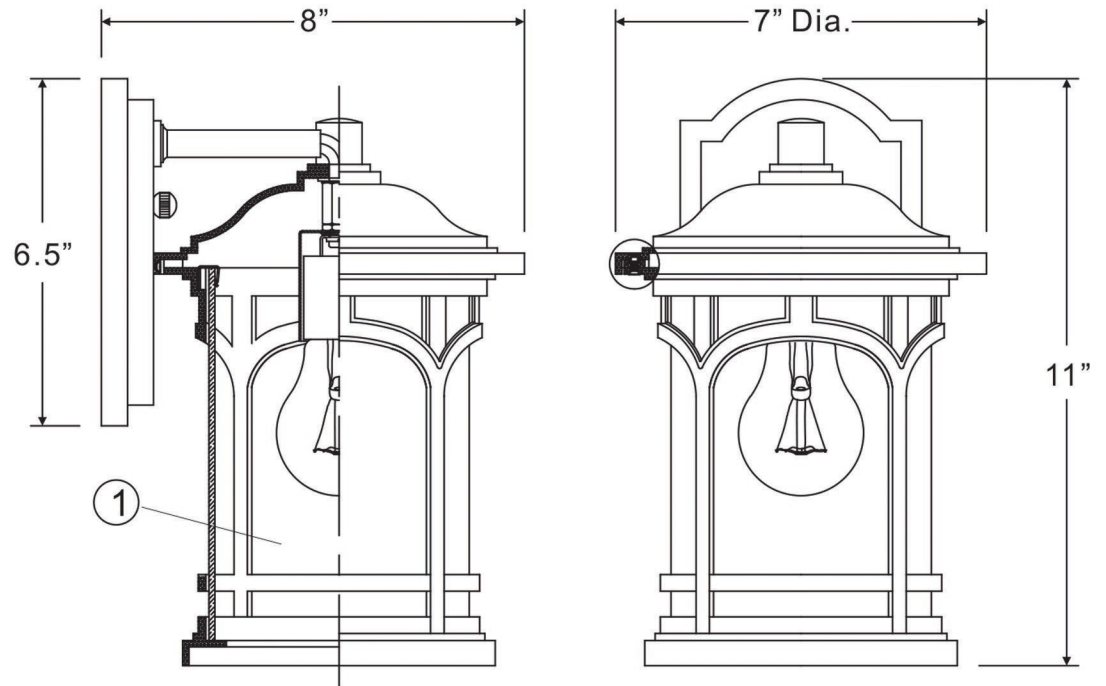

urban ambiance

UQL1101

EXTERIOR WALL SCONCE

Collection	Sydney
Finish	Parisian Bronze
Shade	Clear Seedy Glass
Bulb Type	A19 Medium Base Filament
Bulb Wattage	100
Number of Bulbs	1
Bulbs Included	No
Certification	N/A
Rated For	Wet
Weight	2.75 Pounds
Chain Length	N/A
Extension Rods	N/A
Material Construction	Acrylic