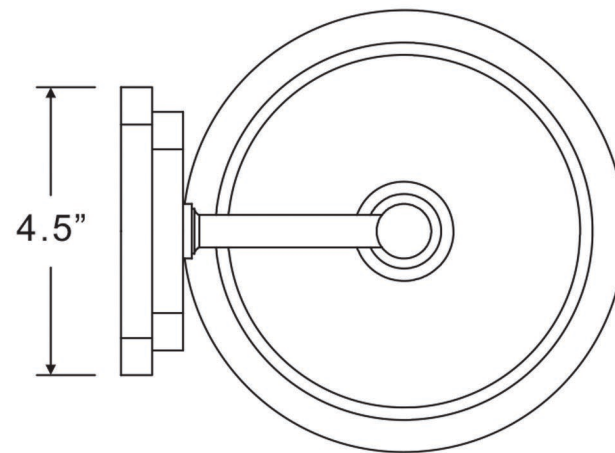

urban ambiance

UQL1101

EXTERIOR WALL SCONCE

Collection	Sydney
Finish	Parisian Bronze
Shade	Clear Seedy Glass
Bulb Type	A19 Medium Base Filament
Bulb Wattage	100
Number of Bulbs	1
Bulbs Included	No
Certification	N/A
Rated For	Wet
Weight	2.75 Pounds
Chain Length	N/A
Extension Rods	N/A
Material Construction	Acrylic