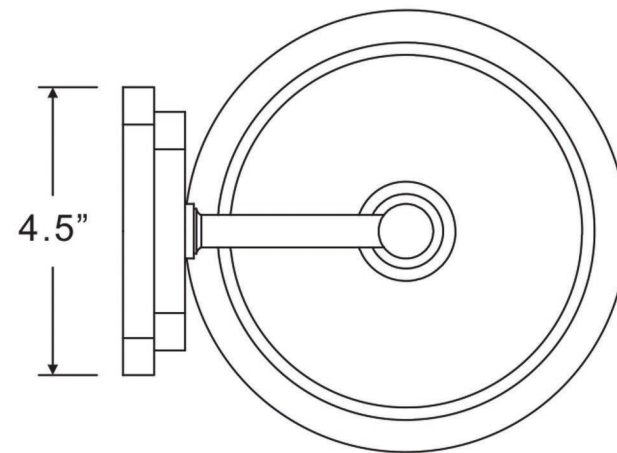

## UQL1100

EXTERIOR WALL SCONCE

<b>Collection</b>	Sydney
<b>Finish</b>	Black Silk
<b>Shade</b>	Clear Seedy Glass
<b>Bulb Type</b>	A19 Medium Base Filament
<b>Bulb Wattage</b>	100
<b>Number of Bulbs</b>	1
<b>Bulbs Included</b>	No
<b>Certification</b>	N/A
<b>Rated For</b>	Wet
<b>Weight</b>	2.75 Pounds
<b>Chain Length</b>	N/A
<b>Extension Rods</b>	N/A
<b>Material Construction</b>	Acrylic