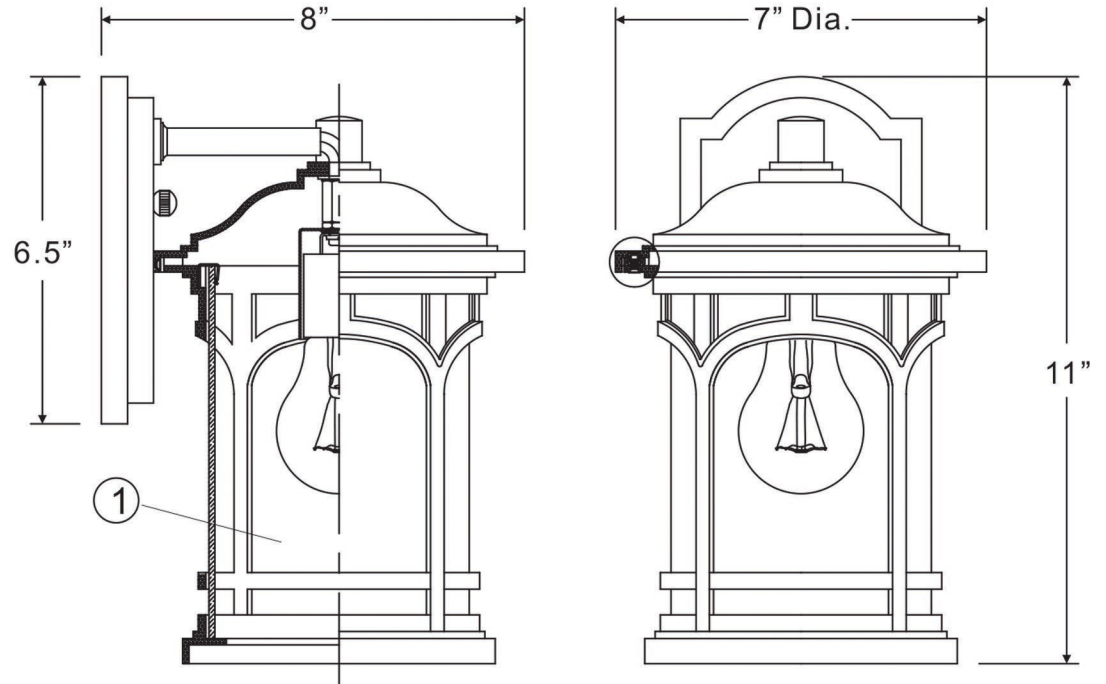

## UQL1100

EXTERIOR WALL SCONCE

<b>Collection</b>	Sydney
<b>Finish</b>	Black Silk
<b>Shade</b>	Clear Seedy Glass
<b>Bulb Type</b>	A19 Medium Base Filament
<b>Bulb Wattage</b>	100
<b>Number of Bulbs</b>	1
<b>Bulbs Included</b>	No
<b>Certification</b>	N/A
<b>Rated For</b>	Wet
<b>Weight</b>	2.75 Pounds
<b>Chain Length</b>	N/A
<b>Extension Rods</b>	N/A
<b>Material Construction</b>	Acrylic