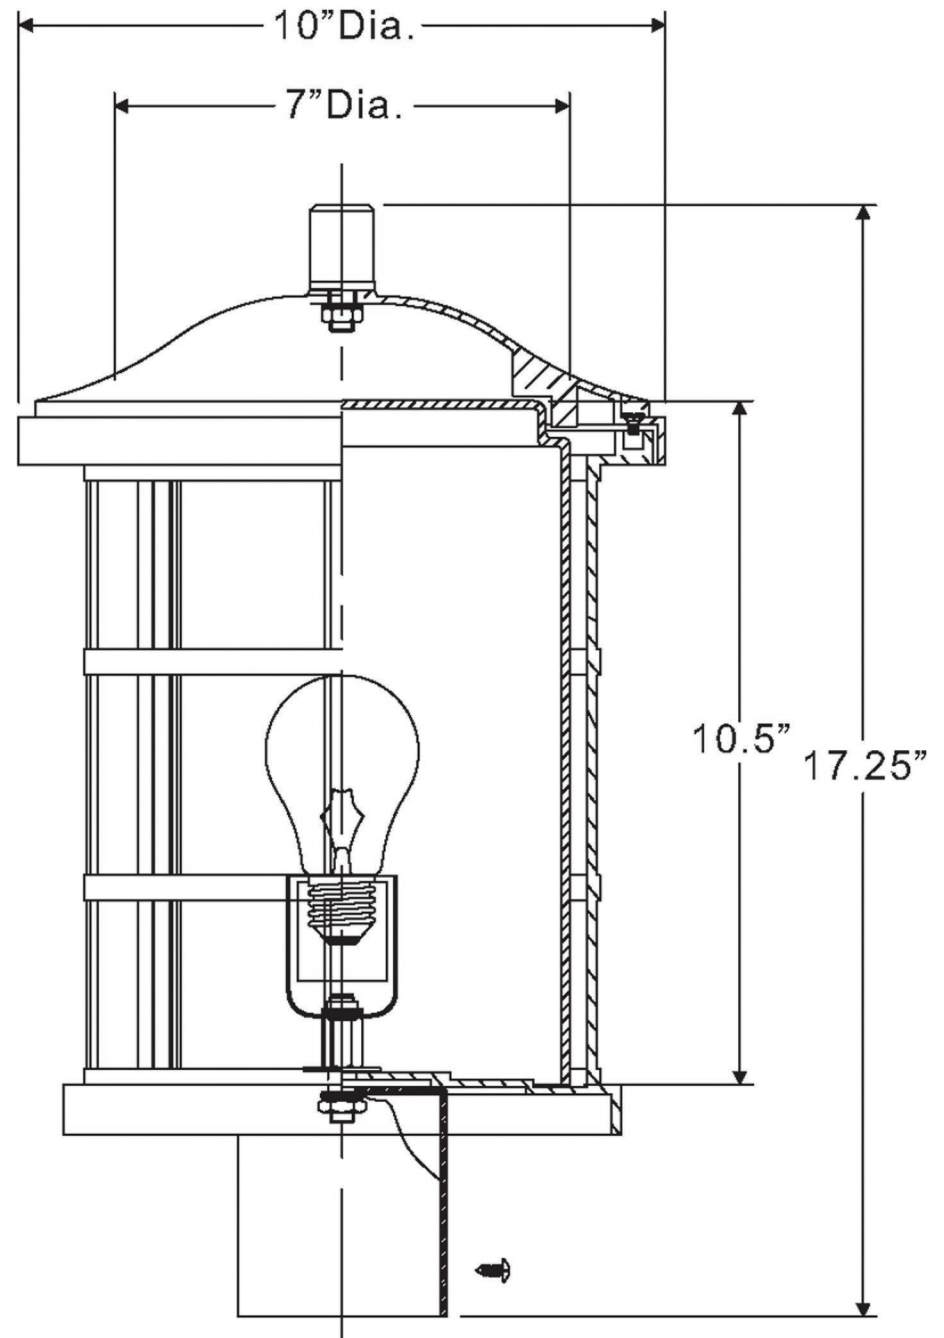

urban ambiance

UQL1047

EXTERIOR POST/PIER LIGHT

Collection	Vienna
Finish	Parisian Bronze
Shade	Clear Seedy Glass
Bulb Type	A21 Medium Base
Bulb Wattage	150
Number of Bulbs	1
Bulbs Included	No
Certification	ETL Listed
Rated For	Wet
Weight	4.4 Pounds
Chain Length	N/A
Extension Rods	N/A
Material Construction	Acrylic