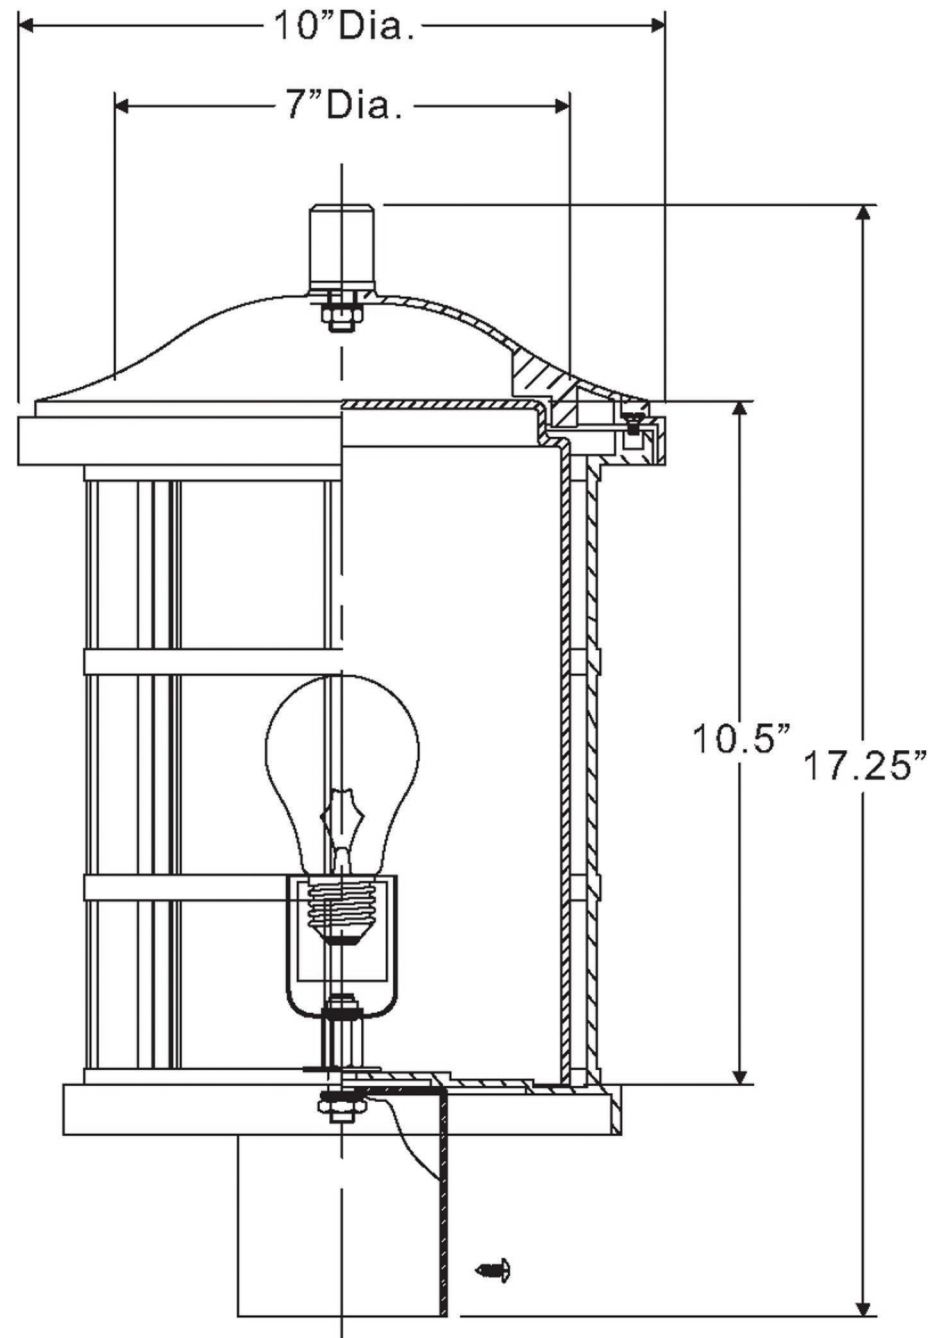

urban ambiance

UQL1046

EXTERIOR POST/PIER LIGHT

Collection	Vienna
Finish	Natural Black
Shade	Clear Seedy Glass
Bulb Type	A21 Medium Base
Bulb Wattage	150
Number of Bulbs	1
Bulbs Included	No
Certification	ETL Listed
Rated For	Wet
Weight	4.4 Pounds
Chain Length	N/A
Extension Rods	N/A
Material Construction	Acrylic