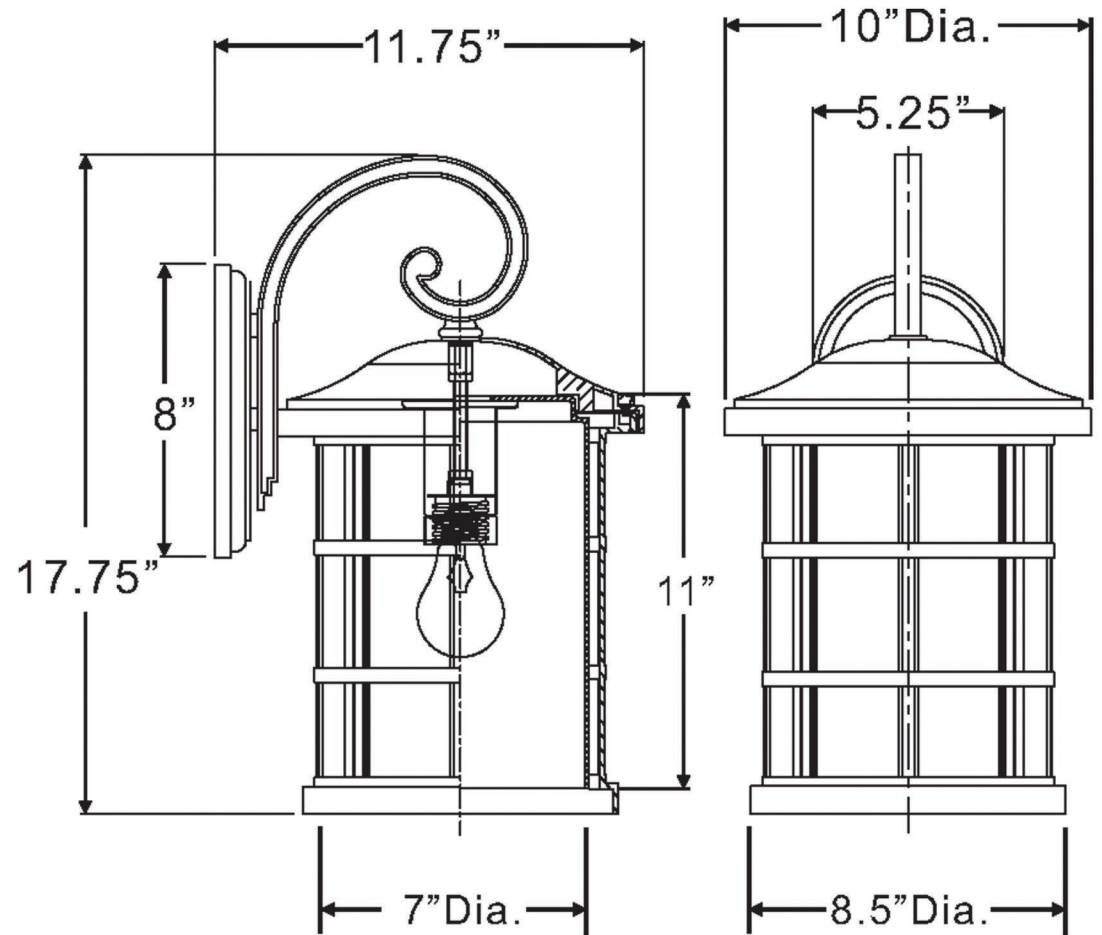

urban ambiance

UQL1045

EXTERIOR WALL SCONCE

Collection	Vienna
Finish	Parisian Bronze
Shade	Clear Seedy Glass
Bulb Type	A21 Medium Base
Bulb Wattage	150
Number of Bulbs	1
Bulbs Included	No
Certification	ETL Listed
Rated For	Wet
Weight	5.48 Pounds
Chain Length	N/A
Extension Rods	N/A
Material Construction	Acrylic