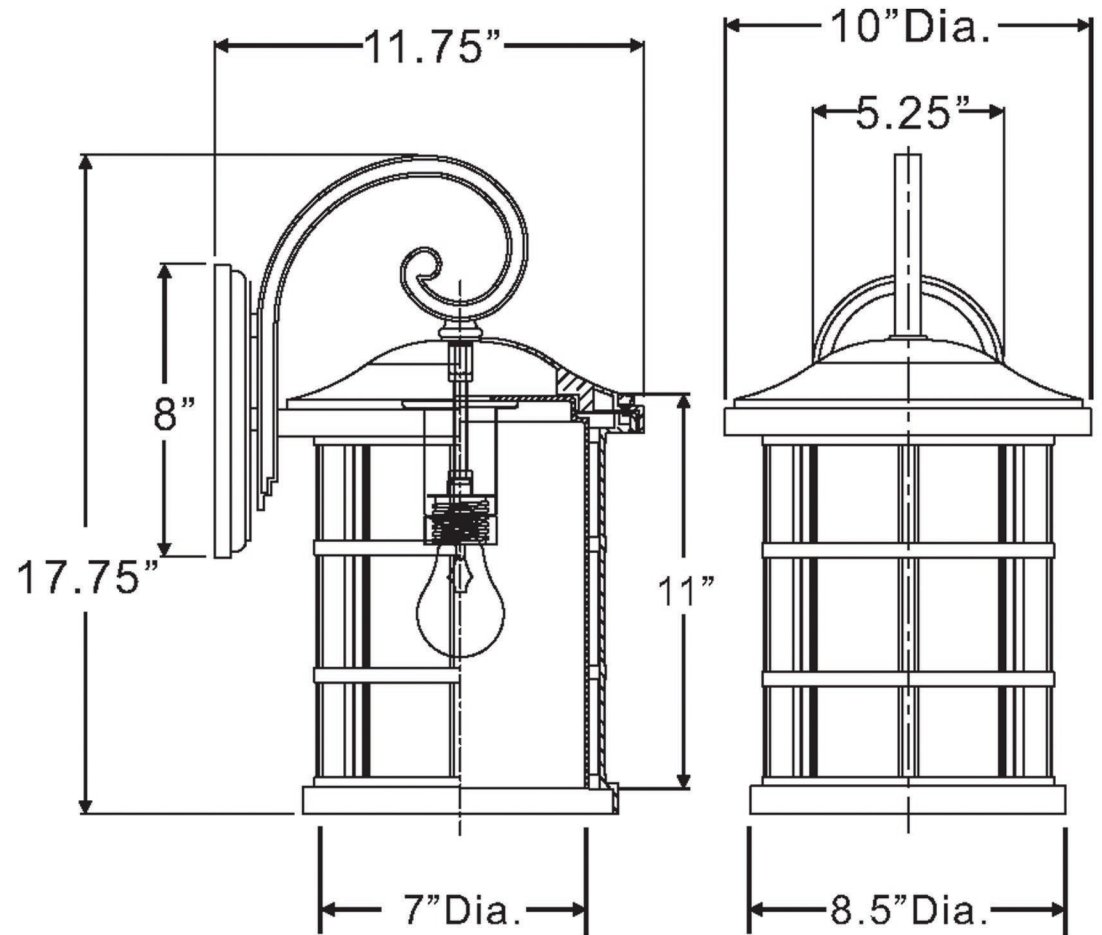

urban ambiance

UQL1044

EXTERIOR WALL SCONCE

Collection	Vienna
Finish	Natural Black
Shade	Clear Seedy Glass
Bulb Type	A21 Medium Base
Bulb Wattage	150
Number of Bulbs	1
Bulbs Included	No
Certification	ETL Listed
Rated For	Wet
Weight	5.48 Pounds
Chain Length	N/A
Extension Rods	N/A
Material Construction	Acrylic