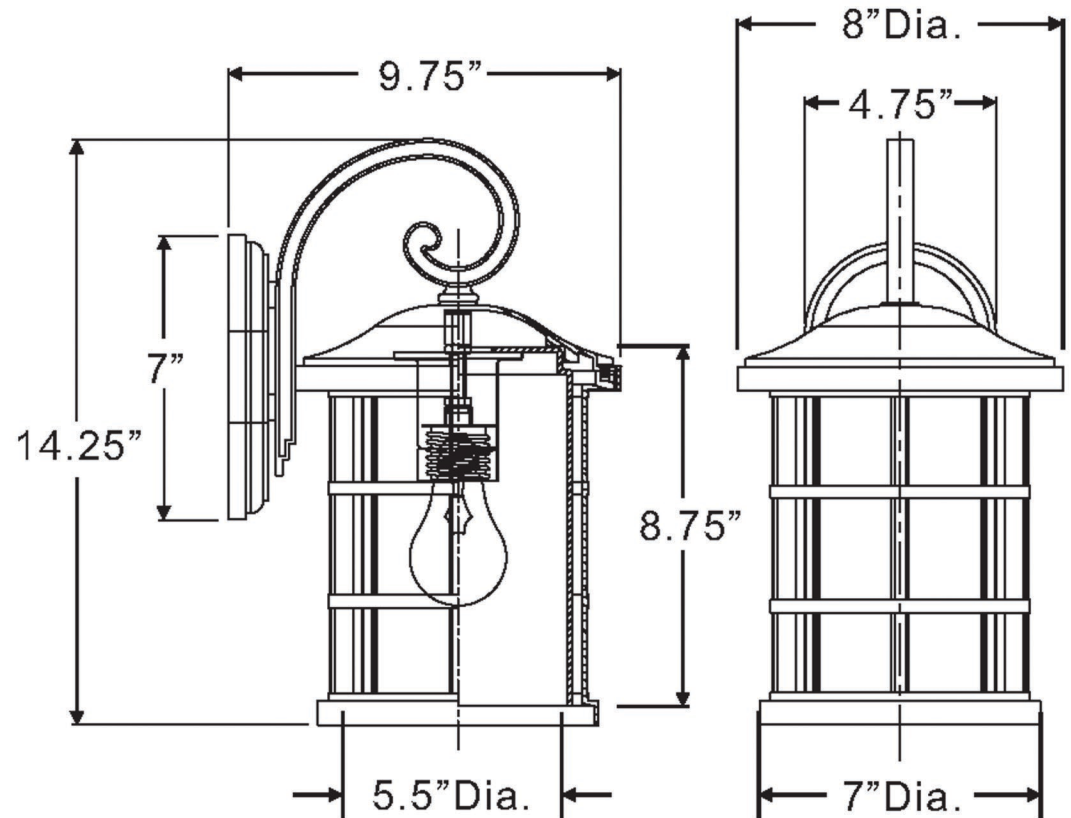

urban ambiance

UQL1043

EXTERIOR WALL SCONCE

Collection	Vienna
Finish	Parisian Bronze
Shade	Clear Seedy Glass
Bulb Type	A19 Medium Base
Bulb Wattage	100
Number of Bulbs	1
Bulbs Included	No
Certification	ETL Listed
Rated For	Wet
Weight	3.52 Pounds
Chain Length	N/A
Extension Rods	N/A
Material Construction	Acrylic