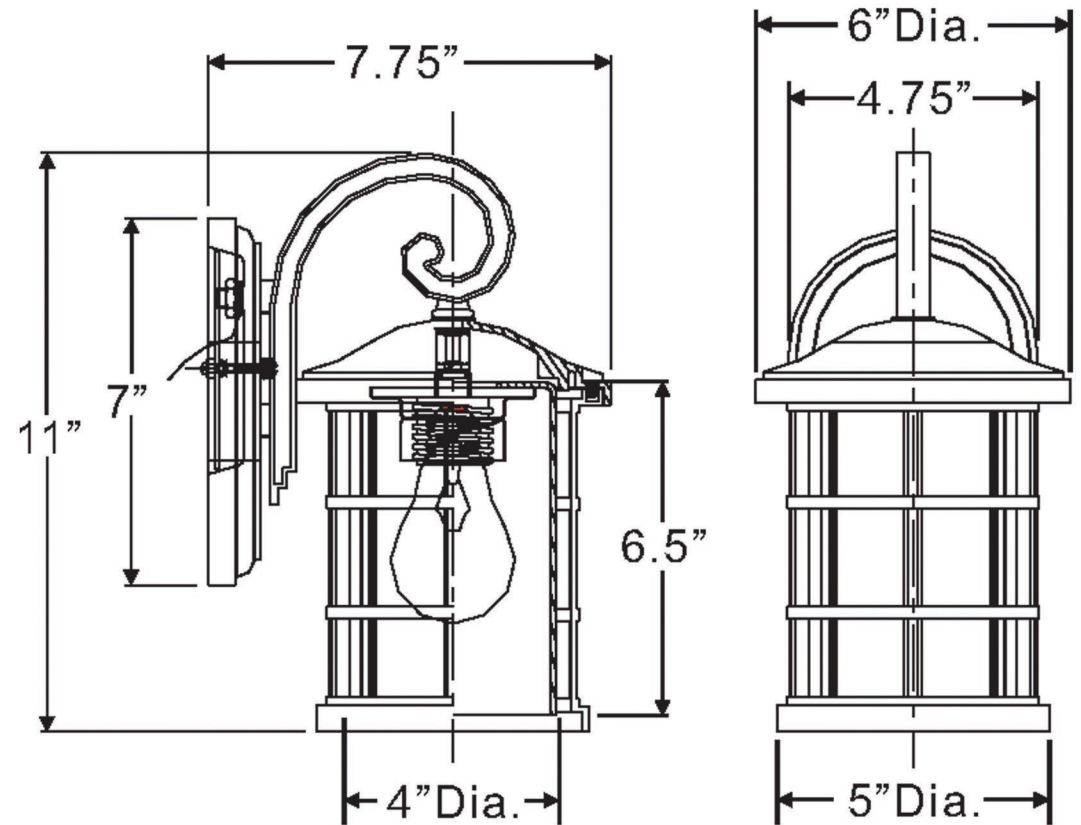

urban ambiance

UQL1040

EXTERIOR WALL SCONCE

Collection	Vienna
Finish	Natural Black
Shade	Clear Seedy Glass
Bulb Type	A19 Medium Base
Bulb Wattage	100
Number of Bulbs	1
Bulbs Included	No
Certification	ETL Listed
Rated For	Wet
Weight	2.16 Pounds
Chain Length	N/A
Extension Rods	N/A
Material Construction	Acrylic