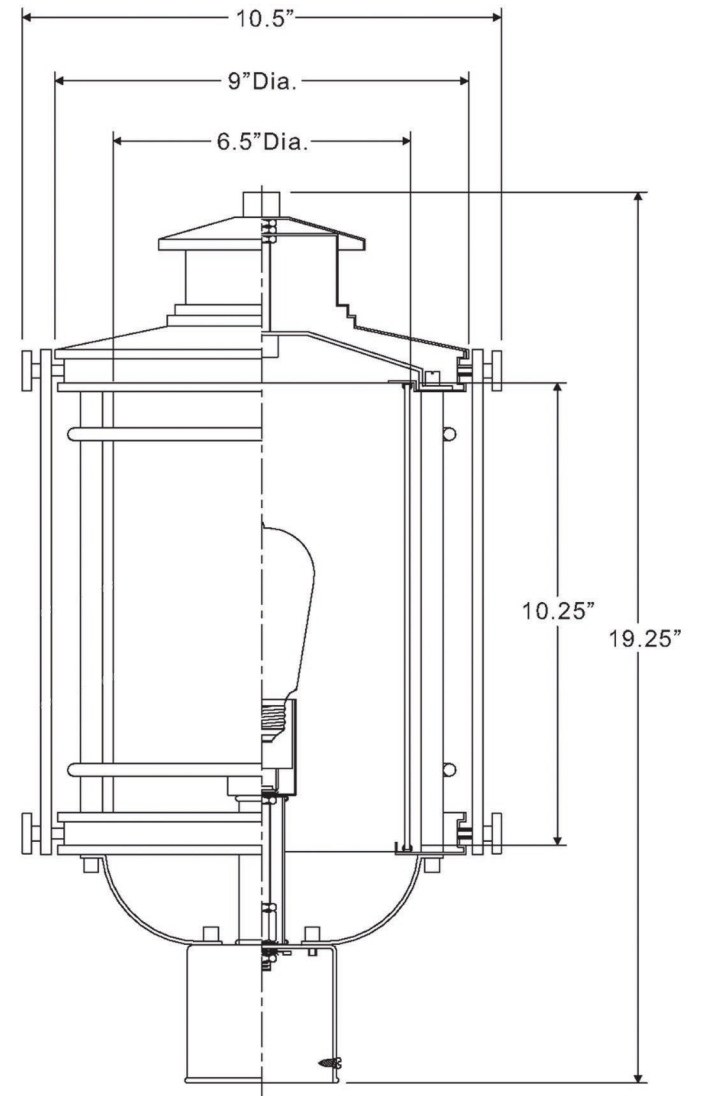

urban ambiance

UQL1010

EXTERIOR POST LIGHT

Collection	Cape Town
Finish	Black Silk
Shade	Clear Seedy Glass
Bulb Type	Vintage A21 Medium Base
Bulb Wattage	150
Number of Bulbs	1
Bulbs Included	Yes
Certification	ETL Listed
Rated For	Wet Locations
Weight	7 Pounds
Chain Length	N/A
Extension Rods	N/A
Material Construction	Aluminum / Steel