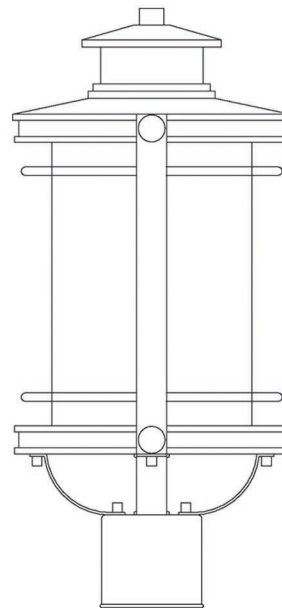

urban ambiance

UQL1010

EXTERIOR POST LIGHT

Collection	Cape Town
Finish	Black Silk
Shade	Clear Seedy Glass
Bulb Type	Vintage A21 Medium Base
Bulb Wattage	150
Number of Bulbs	1
Bulbs Included	Yes
Certification	ETL Listed
Rated For	Wet Locations
Weight	7 Pounds
Chain Length	N/A
Extension Rods	N/A
Material Construction	Aluminum / Steel