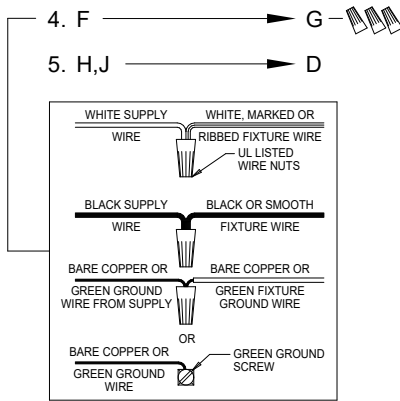

Assembly & Installation Instructions

CAUTION: Read instructions carefully and turn electricity off at main circuit breaker panel before beginning installation.

SKU: ULB2155

WARNING - If any Special Control Devices are used with this Fixture, Follow the Instructions Carefully to assure full compliance with N.E.C. requirements. If there are any questions, contact a Qualified Electrical Contractor.

CANOPY MOUNTING & WIRE CONNECTION ASSEMBLY STEPS:

1. D,E → A
2. K → D
3. B,A → C
4. F → G
5. H,J → D

FIXTURE ASSEMBLY STEPS:

1. N,M,P → L
2. Q → L

B, C, G & Q
(NOT FURNISHED)
(NO INCLUIDA)
(NON FOURNIE)