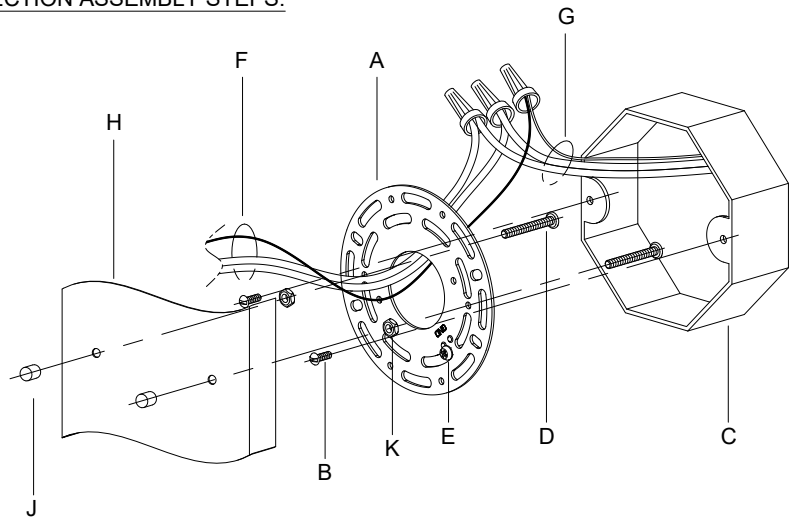

Assembly & Installation Instructions

CAUTION: Read instructions carefully and turn electricity off at main circuit breaker panel before beginning installation.

SKU: ULB2155

WARNING - If any Special Control Devices are used with this Fixture, Follow the Instructions Carefully to assure full compliance with N.E.C. requirements. If there are any questions, contact a Qualified Electrical Contractor.

CANOPY MOUNTING & WIRE CONNECTION ASSEMBLY STEPS:

1. D,E → A
2. K → D
3. B,A → C
4. F → G
5. H,J → D

FIXTURE ASSEMBLY STEPS:

1. N,M,P → L
2. Q → L

B, C, G & Q
(NOT FURNISHED)
(NO INCLUIDA)
(NON FOURNIE)