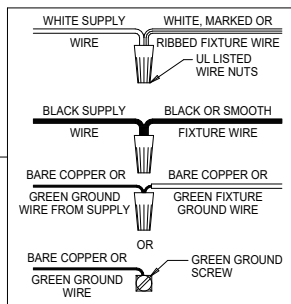

Assembly & Installation Instructions

CAUTION: Read instructions carefully and turn electricity off at main circuit breaker panel before beginning installation.

SKU: ULB2153

WARNING - If any Special Control Devices are used with this Fixture, Follow the Instructions Carefully to assure full compliance with N.E.C. requirements. If there are any questions, contact a Qualified Electrical Contractor.

CANOPY MOUNTING & WIRE CONNECTION ASSEMBLY STEPS:

1. D,E → A
2. K → D
3. B,A → C
4. F → G
5. H,J → D

FIXTURE ASSEMBLY STEPS:

1. N,M,P → L
2. Q → L

B, C, G & Q
(NOT FURNISHED)
(NO INCLUIDA)
(NON FOURNIE)