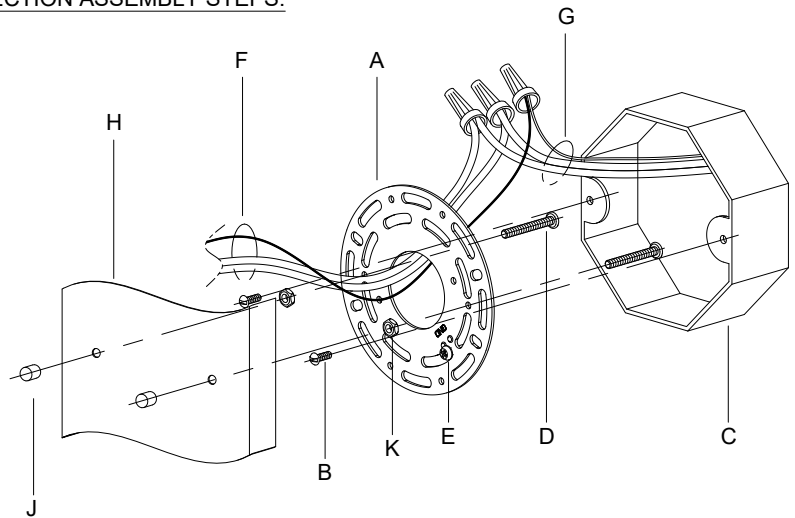

Assembly & Installation Instructions

CAUTION: Read instructions carefully and turn electricity off at main circuit breaker panel before beginning installation.

SKU: ULB2153

WARNING - If any Special Control Devices are used with this Fixture, Follow the Instructions Carefully to assure full compliance with N.E.C. requirements. If there are any questions, contact a Qualified Electrical Contractor.

CANOPY MOUNTING & WIRE CONNECTION ASSEMBLY STEPS:

1. D,E → A
2. K → D
3. B,A → C
4. F → G
5. H,J → D

FIXTURE ASSEMBLY STEPS:

1. N,M,P → L
2. Q → L

B, C, G & Q
(NOT FURNISHED)
(NO INCLUIDA)
(NON FOURNIE)