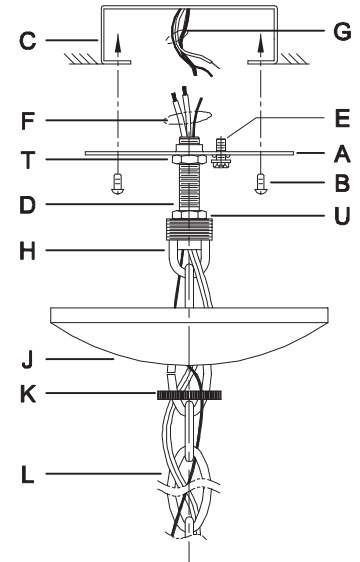

urban ambiance Assembly & Installation Instructions

CAUTION: Read instructions carefully and turn electricity off at main circuit breaker panel before beginning installation.

SKU: ULB2120

WARNING - If any Special Control Devices are used with this Fixture, Follow the Instructions Carefully to assure full compliance with N.E.C. requirements. If there are any questions, contact a Qualified Electrical Contractor.

CAUTION - All glass is fragile, use care when handling Glass component(s) and or Lamp(s).

WARNING - This product contains chemicals known to the State of California to cause cancer, birth defects and /or other reproductive harm. Thoroughly wash hands after installing, handling, cleaning, or otherwise touching this product.

**ASSEMBLY STEPS:
PASOS PARA ENSAMBLAR:
MODE D'ASSEMBLAGE:**

1. D,E → A
2. B,A → C
3. T,U,H → D (To Lock) (APRETAR) (A VERROUILLER)
4. U → H
5. M → N
6. L → M
7. K,J → L
8. L → H
9. F → L,J,K,H,D
10. F → G
11. J,K → H
12. Q,R → P
13. S → P

**B, C, G & S
(NOT FURNISHED)
(NO INCLUIDA)
(NON FOURNIE)**