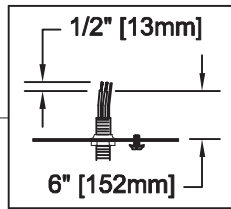

urban ambiance Assembly & Installation Instructions

CAUTION: Read instructions carefully and turn electricity off at main circuit breaker panel before beginning installation.

SKU: ULB2120

WARNING - If any Special Control Devices are used with this Fixture, Follow the Instructions Carefully to assure full compliance with N.E.C. requirements. If there are any questions, contact a Qualified Electrical Contractor.

CAUTION - All glass is fragile, use care when handling Glass component(s) and or Lamp(s).

WARNING - This product contains chemicals known to the State of California to cause cancer, birth defects and /or other reproductive harm. Thoroughly wash hands after installing, handling, cleaning, or otherwise touching this product.

**ASSEMBLY STEPS:
PASOS PARA ENSAMBLAR:
MODE D'ASSEMBLAGE:**

1. D,E → A
2. B,A → C
3. T,U,H → D (To Lock) (APRETAR) (A VERROUILLER)
4. U → H
5. M → N
6. L → M
7. K,J → L
8. L → H
9. F → L,J,K,H,D
10. F → G
11. J,K → H
12. Q,R → P
13. S → P

**B, C, G & S
(NOT FURNISHED)
(NO INCLUIDA)
(NON FOURNIE)**