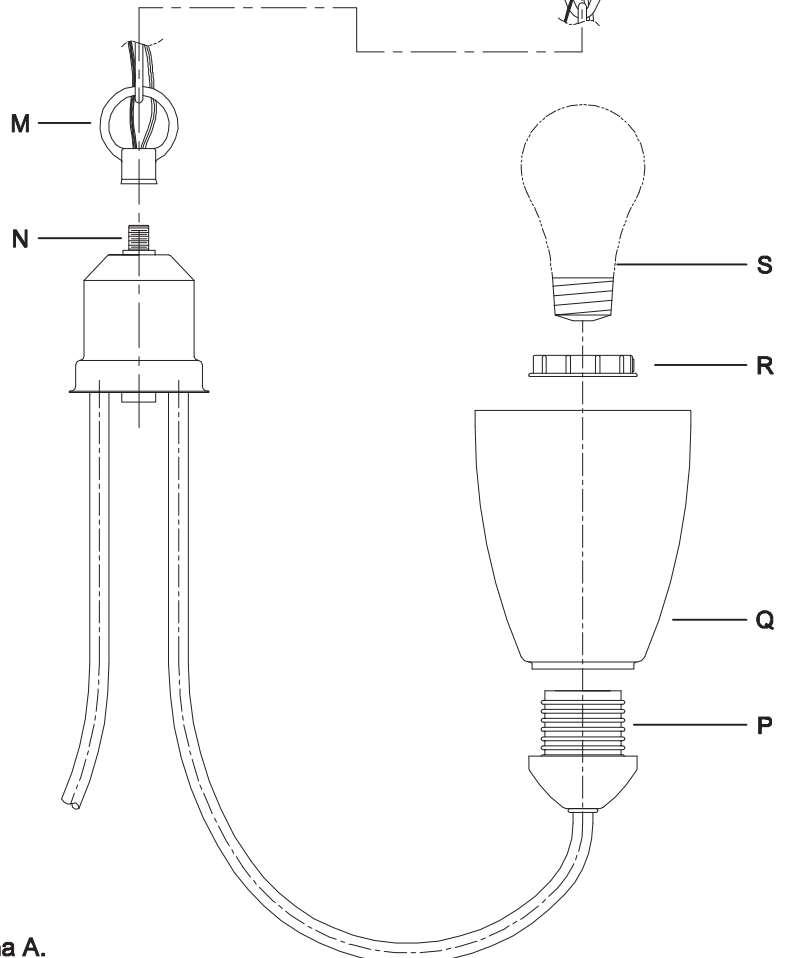

# urban ambiance Assembly & Installation Instructions

**CAUTION:** Read instructions carefully and turn electricity off at main circuit breaker panel before beginning installation.

SKU: ULB2120

**WARNING -** If any Special Control Devices are used with this Fixture, Follow the Instructions Carefully to assure full compliance with N.E.C. requirements. If there are any questions, contact a Qualified Electrical Contractor.

**B, C, G & S  
(NOT FURNISHED)  
(NO INCLUIDA)  
(NON FOURNIE)**

Adjust height with "D"  
T → A (To Lock)  
AJUSTA LA ALTURA CON "D"  
T → A (APRETAR)  
RÉGLEZ LA HAUTEUR AVEC "D"  
T → A (À VERROUILLER)