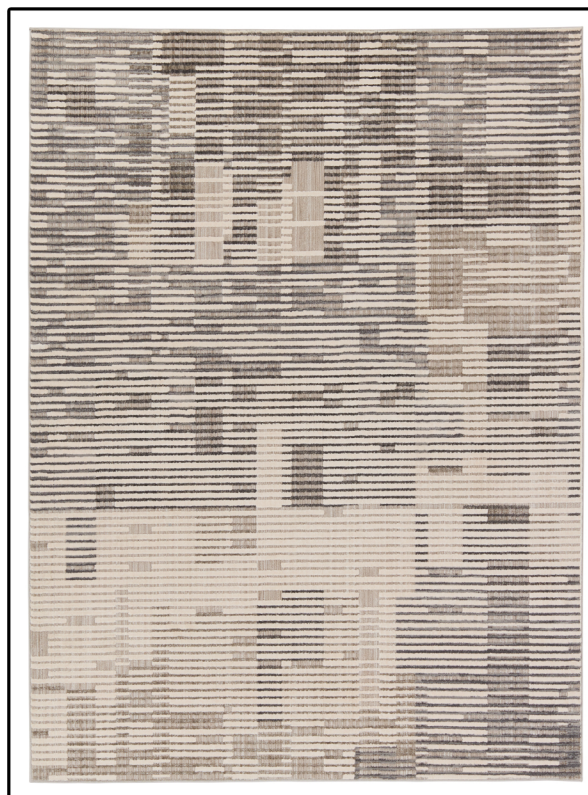

### Power-Loomed Indoor Area Rug

<b>Collection:</b>	Avellino
<b>Material Type:</b>	Synthetic
<b>Material Composition:</b>	Polyester
<b>Construction:</b>	Power-Loomed
<b>Pile Type:</b>	Medium-Pile
<b>Pile Height:</b>	1/3"
<b>Shape:</b>	Runner
<b>Primary Color:</b>	Gray
<b>Color 2:</b>	Cream
<b>Primary Pattern:</b>	Stripes
<b>Pattern 2:</b>	Geometric
<b>Knots Per Square Inch:</b>	280
<b>Backing:</b>	N/A
<b>Edge Finish:</b>	Serging
<b>Product Weight (LBS):</b>	8.98
<b>Durability:</b>	Medium-High Traffic
<b>Indoor/Outdoor:</b>	Indoor
<b>Origin:</b>	Turkey
<b>Age and Condition:</b>	New
<b>Shipping Method:</b>	Small Parcel

#### Available Sizes:

10'6" x 14'

2'8"  
x  
8'

9' x 12'

5'3"  
x  
8'

8' x 10'

6'7"  
x  
9'6"

PANTONE®  
12-0000 TCX  
White Swan

PANTONE®  
16-0906 TCX  
Simply Taupe

PANTONE®  
19-3918 TCX  
Periscope