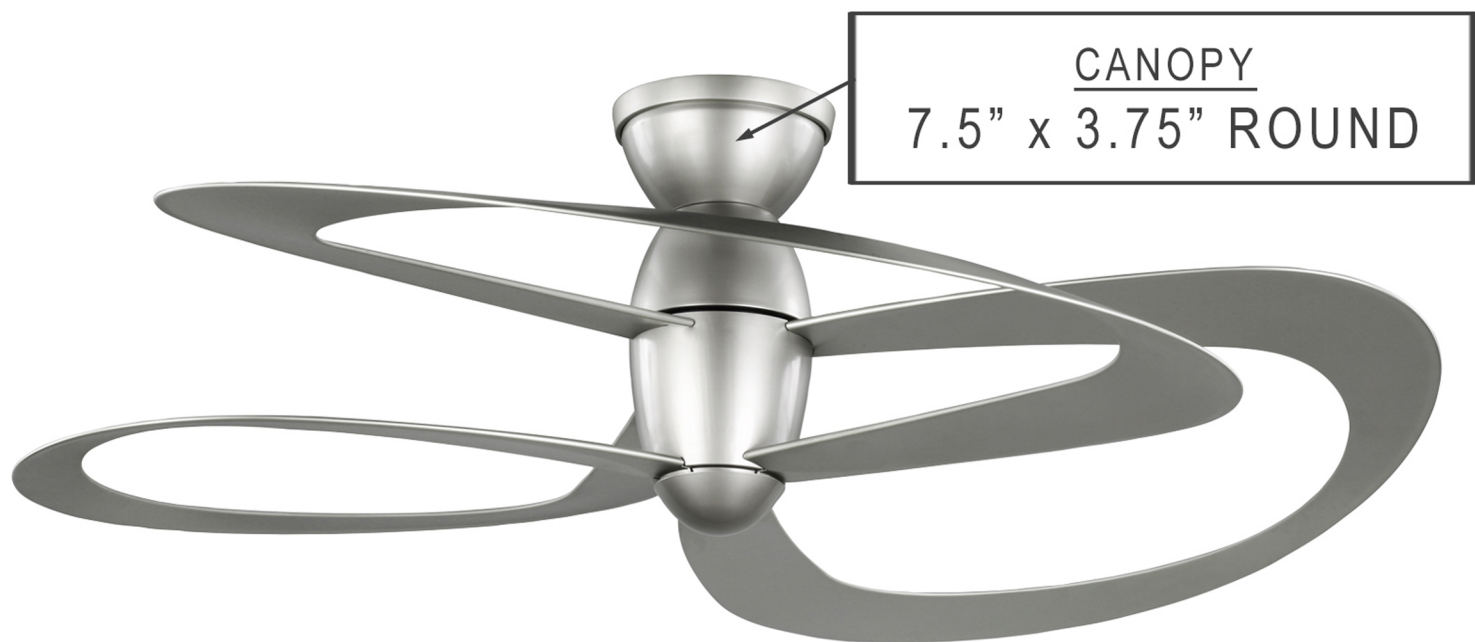

urban ambiance

UHP9341

INDOOR/OUTDOOR CEILING FAN

Collection	Port-Macquarie
Primary Style	Eclectic
Location Rating	Indoor / Outdoor (Covered Patio)
Fan Controls	Remote w/ Wall Holder
Fan Motor	6 Speed, Remote Control Reverse
Air Movement Volume	4660 CFM
Fixture Finish	Hand-Painted Silver
Fixture Material	Powder Coated Steel
Reversible Motor	Yes
Blade Finish(es)	Painted Nickel
Blade Material	Acrylic
Blade Pitch	13 Degrees

Light Kit Included	No
Light Kit Shade Description	No Shade
Bulb Type	No Bulbs
Bulb Wattage	No Bulbs
Bulb(s) Included	No Bulbs
Weight (in LBS)	22
Fan Energy Consumption	15 Watts
CFM Per Watt	310
Downrod Length	N/A
Canopy (Ceiling Plate)	7.5"D x 7.5"W x 3.75"H
Sloped Ceiling Compatible	No
Power Wire Length	12 Inches

14.5"
HEIGHT

WIDTH / DEPTH: 48" BLADE-SPAN