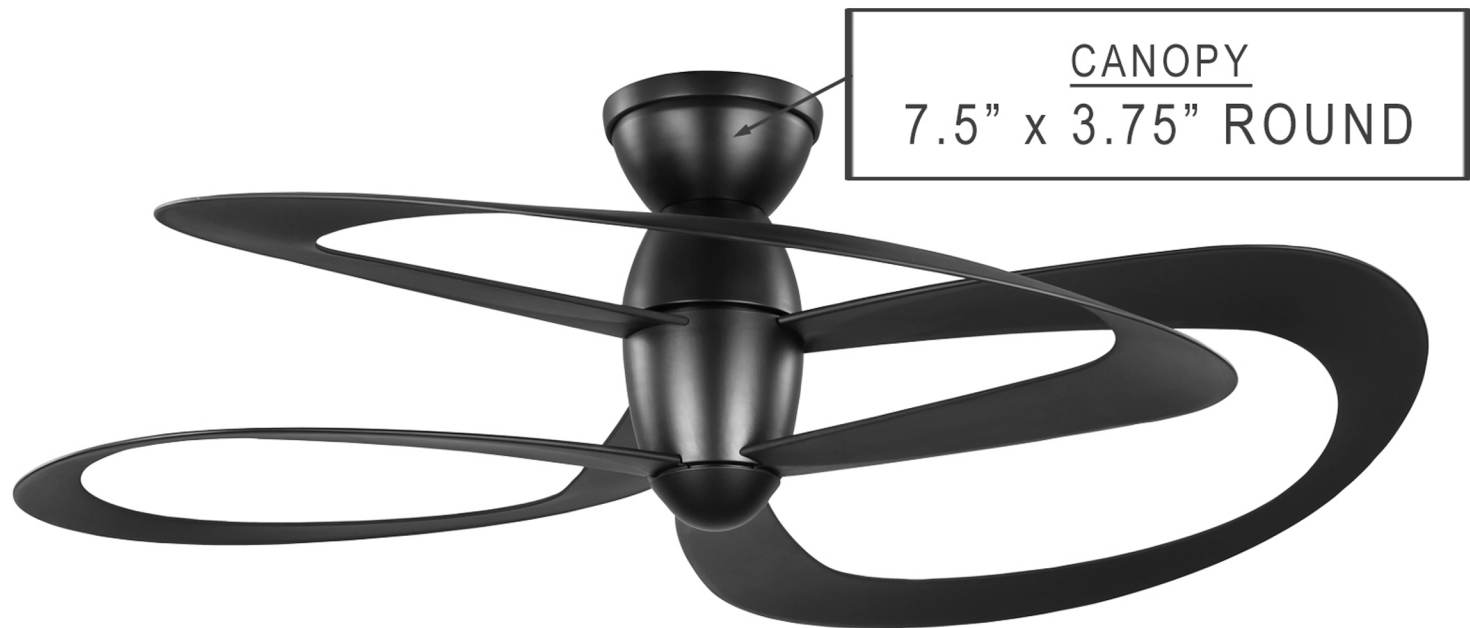

### INDOOR/OUTDOOR CEILING FAN

Collection	Port-Macquarie
Primary Style	Eclectic
Location Rating	Indoor / Outdoor (Covered Patio)
Fan Controls	Remote w/ Wall Holder
Fan Motor	6 Speed, Remote Control Reverse
Air Movement Volume	4660 CFM
Fixture Finish	Midnight Black
Fixture Material	Powder Coated Steel
Reversible Motor	Yes
Blade Finish(es)	Black
Blade Material	Acrylic
Blade Pitch	13 Degrees

Light Kit Included	No
Light Kit Shade Description	No Shade
Bulb Type	No Bulbs
Bulb Wattage	No Bulbs
Bulb(s) Included	No Bulbs
Weight (in LBS)	22
Fan Energy Consumption	15 Watts
CFM Per Watt	310
Downrod Length	N/A
Canopy (Ceiling Plate)	7.5"D x 7.5"W x 3.75"H
Sloped Ceiling Compatible	No
Power Wire Length	12 Inches

14.5"  
HEIGHT

WIDTH / DEPTH: 48" BLADE-SPAN