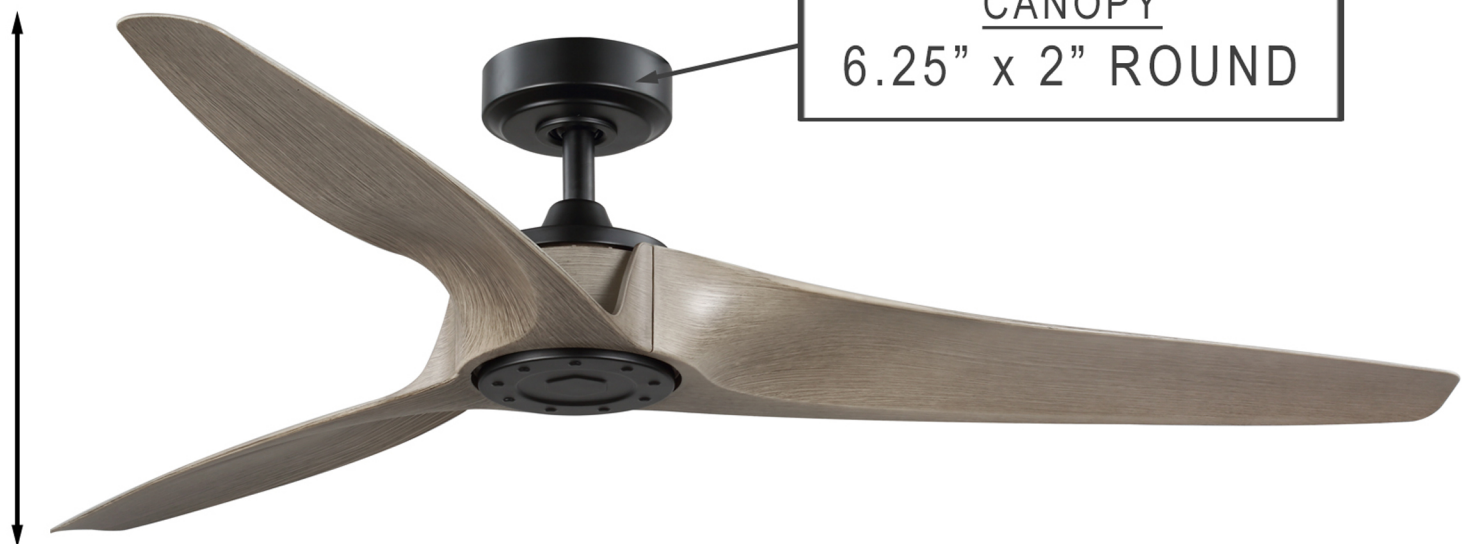

urban ambiance

UHP9281

INDOOR/OUTDOOR CEILING FAN

Collection	Townsville
Primary Style	Minimalist
Location Rating	Indoor / Outdoor (Covered Patio)
Fan Controls	Remote w/ Wall Holder
Fan Motor	6 Speed, Remote Reverse
Air Movement Volume	6127 CFM
Fixture Finish	Aged Nickel
Fixture Material	Plated Steel
Reversible Motor	Yes
Blade Finish(es)	Antique Wood
Blade Material	Acrylic
Blade Pitch	13 Degrees

Light Kit Included	No
Light Kit Shade Description	No Shade
Bulb Type	No Bulbs
Bulb Wattage	No Bulbs
Bulb(s) Included	No Bulbs
Weight (in LBS)	12.57
Fan Energy Consumption	19 Watts
CFM Per Watt	310 CFM/WATT
Downrod Length	4.5 in
Canopy (Ceiling Plate)	6.25"D x 6.25"W x 2"H
Sloped Ceiling Compatible	Yes
Power Wire Length	80 Inches

11.25"
HEIGHT

WIDTH / DEPTH: 60" BLADE-SPAN