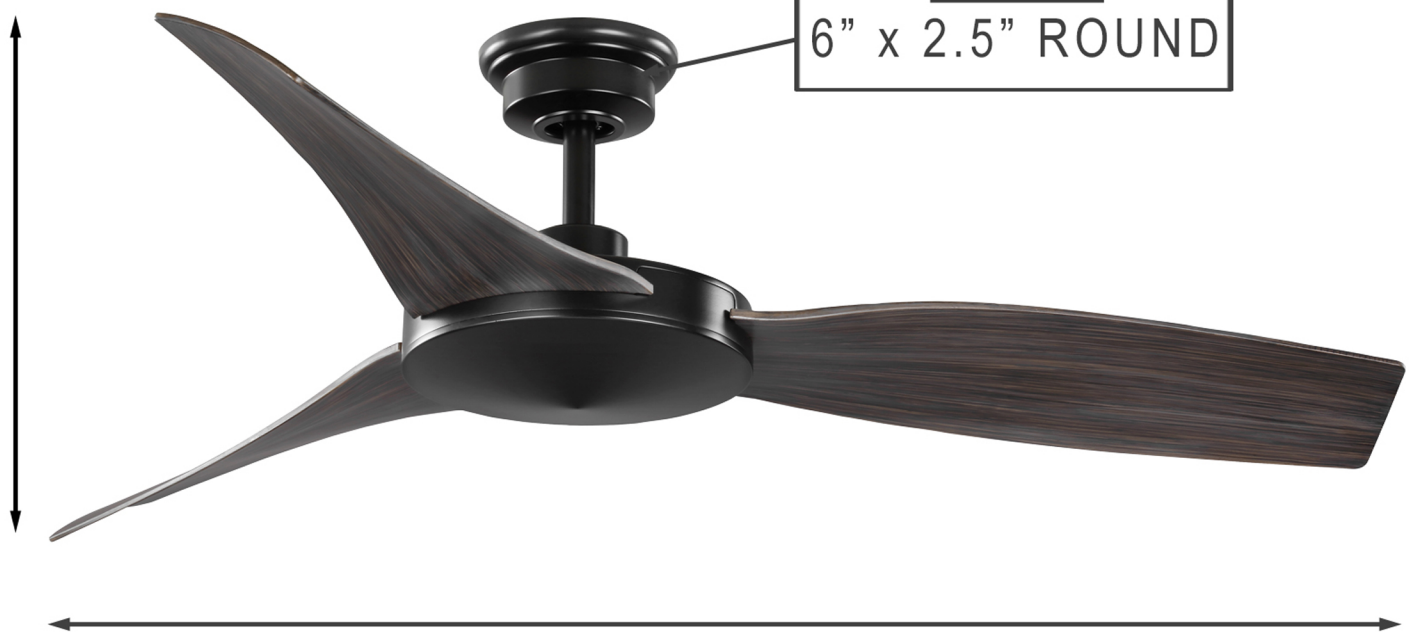

Light Kit Included	No
Light Kit Shade Description	No Shade
Bulb Type	No Bulbs
Bulb Wattage	No Bulbs
Bulb(s) Included	No Bulbs
Weight (in LBS)	13.45
Fan Energy Consumption	22 Watts
CFM Per Watt	158 CFM/WATT
Downrod Length	6 in
Canopy (Ceiling Plate)	6"D x 6"W x 2.5"H
Sloped Ceiling Compatible	Yes
Power Wire Length	80 Inches

11.5"  
HEIGHT

WIDTH / DEPTH: 54" BLADE-SPAN