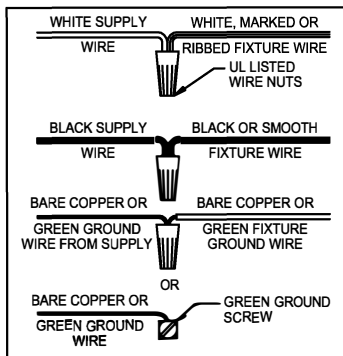

**WARNING** - If any Special Control Devices are used with this Fixture, Follow the Instructions Carefully to assure full compliance with N.E.C. requirements. If there are any questions, contact a Qualified Electrical Contractor.  
**CAUTION** - All glass is fragile, use care when handling Glass component(s) and or Lamp(s).

**CANOPY MOUNTING & WIRE CONNECTION ASSEMBLY STEPS:**

ADJUST HEIGHT WITH "D"  
 N A (TO LOCK)  
 RÉGLEZ LA HAUTEUR AVEC "D"  
 N A (À VERROUILLER)  
 AJUSTA LA ALTURA CON "D"  
 N A (APRETAR)

**B, C, G & U**  
 (NOT FURNISHED)  
 (NON FOURNIE)  
 (NO INCLUIDA)