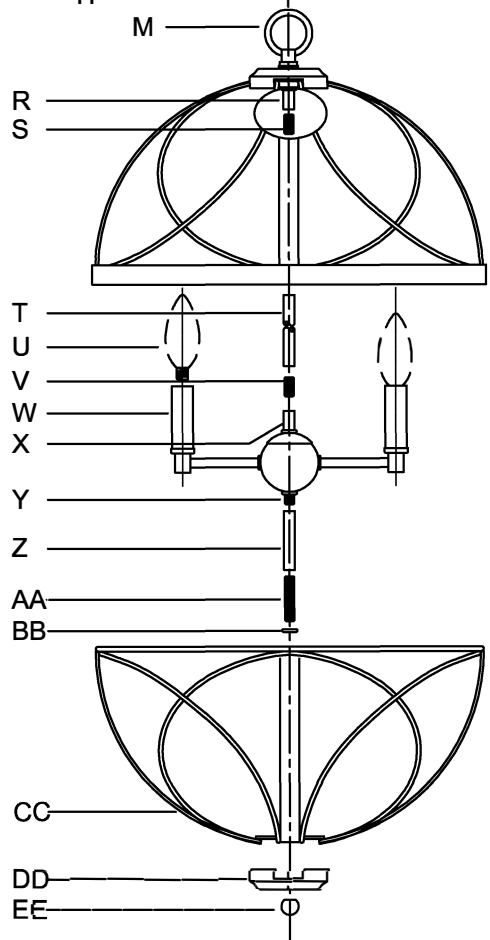

**WARNING** - If any Special Control Devices are used with this Fixture, Follow the Instructions Carefully to assure full compliance with N.E.C. requirements. If there are any questions, contact a Qualified Electrical Contractor.  
**CAUTION** - All glass is fragile, use care when handling Glass component(s) and or Lamp(s).

**CANOPY MOUNTING & WIRE CONNECTION ASSEMBLY STEPS:**

ADJUST HEIGHT WITH "D"  
 N A (TO LOCK)  
 RÉGLEZ LA HAUTEUR AVEC "D"  
 N A (À VERROUILLER)  
 AJUSTA LA ALTURA CON "D"  
 N A (APRETAR)

**B, C, G & U**  
 (NOT FURNISHED)  
 (NON FOURNIE)  
 (NO INCLUIDA)

1. D, E → A
2. B, A → C
3. N, Q, H → D
4. Q → H (TO LOCK) (À VERROUILLER) (APRETAR)
5. F → M
6. L → M
7. J, K → L
8. L → H
9. F → L, K, J, H, D
10. F → G
11. J, K → H

**FIXTURE ASSEMBLY STEPS:**

1. L → M
2. S, T → R
3. V, X → T
4. U → W
5. Z → Y
6. AA, BB → Z
7. EE, DD, CC → AA