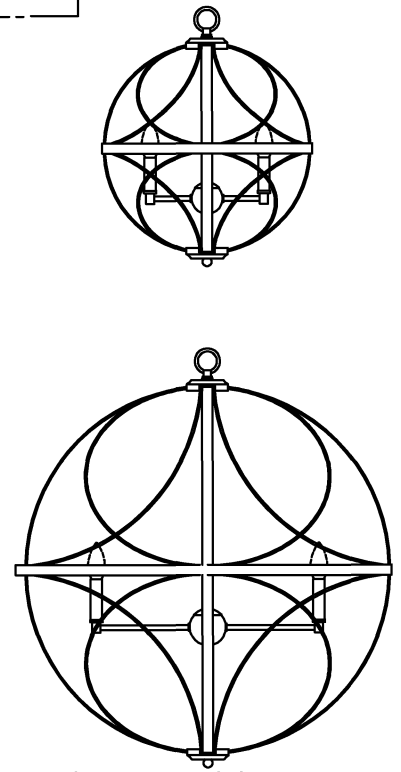

**WARNING** - If any Special Control Devices are used with this Fixture, Follow the Instructions Carefully to assure full compliance with N.E.C. requirements. If there are any questions, contact a Qualified Electrical Contractor.  
**CAUTION** - All glass is fragile, use care when handling Glass component(s) and or Lamp(s).

**CANOPY MOUNTING & WIRE CONNECTION ASSEMBLY STEPS:**

ADJUST HEIGHT WITH "D"  
 N A (TO LOCK)  
 RÉGLEZ LA HAUTEUR AVEC "D"  
 N A (À VERROUILLER)  
 AJUSTA LA ALTURA CON "D"  
 N A (APRETAR)

**B, C, G & U**  
 (NOT FURNISHED)  
 (NON FOURNIE)  
 (NO INCLUIDA)

1. D, E → A
2. B, A → C
3. N, Q, H → D
4. Q → H (TO LOCK) (À VERROUILLER) (APRETAR)
5. F → M
6. L → M
7. J, K → L
8. L → H
9. F → L, K, J, H, D
10. F → G
11. J, K → H

**FIXTURE ASSEMBLY STEPS:**

1. L → M
2. S, T → R
3. V, X → T
4. U → W
5. Z → Y
6. AA, BB → Z
7. EE, DD, CC → AA