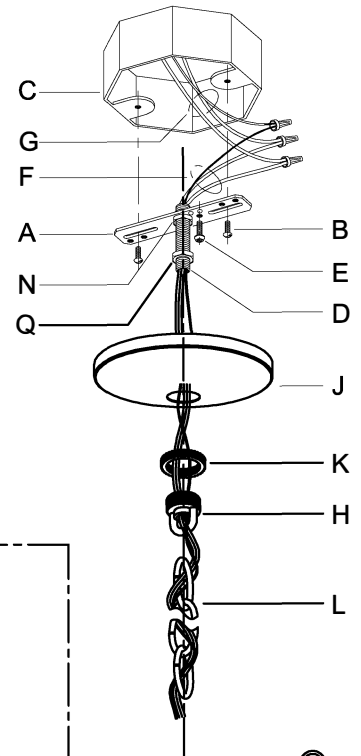

**WARNING** - If any Special Control Devices are used with this Fixture, Follow the Instructions Carefully to assure full compliance with N.E.C. requirements. If there are any questions, contact a Qualified Electrical Contractor.  
**CAUTION** - All glass is fragile, use care when handling Glass component(s) and or Lamp(s).

**CANOPY MOUNTING & WIRE CONNECTION ASSEMBLY STEPS:**

ADJUST HEIGHT WITH "D"  
 N A (TO LOCK)  
 RÉGLEZ LA HAUTEUR AVEC "D"  
 N A (À VERROUILLER)  
 AJUSTA LA ALTURA CON "D"  
 N A (APRETAR)

**B, C, G & U**  
 (NOT FURNISHED)  
 (NON FOURNIE)  
 (NO INCLUIDA)

1. D, E → A
2. B, A → C
3. N, Q, H → D
4. Q → H (TO LOCK) (À VERROUILLER) (APRETAR)
5. F → M
6. L → M
7. J, K → L
8. L → H
9. F → L, K, J, H, D
10. F → G
11. J, K → H

**FIXTURE ASSEMBLY STEPS:**

1. L → M
2. S, T → R
3. V, X → T
4. U → W
5. Z → Y
6. AA, BB → Z
7. EE, DD, CC → AA