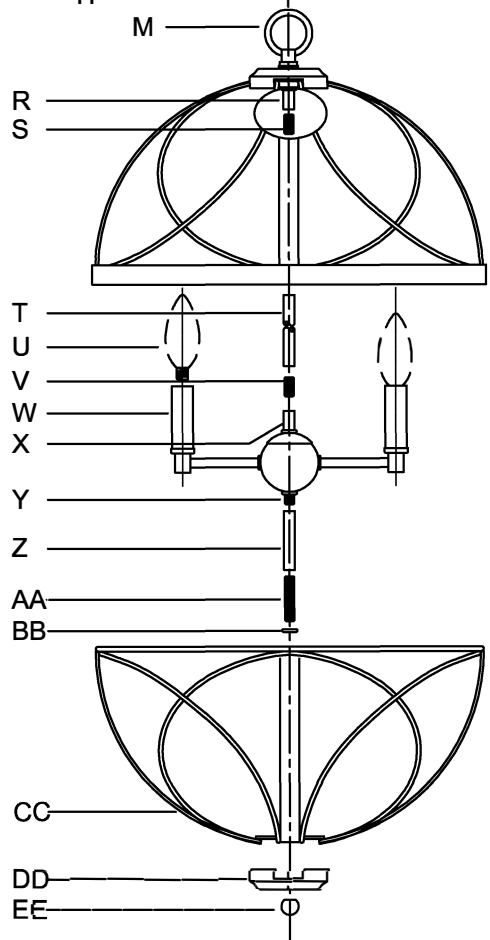

**WARNING** - If any Special Control Devices are used with this Fixture, Follow the Instructions Carefully to assure full compliance with N.E.C. requirements. If there are any questions, contact a Qualified Electrical Contractor.  
**CAUTION** - All glass is fragile, use care when handling Glass component(s) and or Lamp(s).

**CANOPY MOUNTING & WIRE CONNECTION ASSEMBLY STEPS:**

ADJUST HEIGHT WITH "D"  
 N A (TO LOCK)  
 RÉGLEZ LA HAUTEUR AVEC "D"  
 N A (À VERROUILLER)  
 AJUSTA LA ALTURA CON "D"  
 N A (APRETAR)

**B, C, G & U  
 (NOT FURNISHED)  
 (NON FOURNIE)  
 (NO INCLUIDA)**

1. D, E → A
2. B, A → C
3. N, Q, H → D
4. Q → H (TO LOCK) (À VERROUILLER) (APRETAR)
5. F → M
6. L → M
7. J, K → L
8. L → H
9. F → L, K, J, H, D
10. F → G
11. J, K → H

**FIXTURE ASSEMBLY STEPS:**

1. L → M
2. S, T → R
3. V, X → T
4. U → W
5. Z → Y
6. AA, BB → Z
7. EE, DD, CC → AA