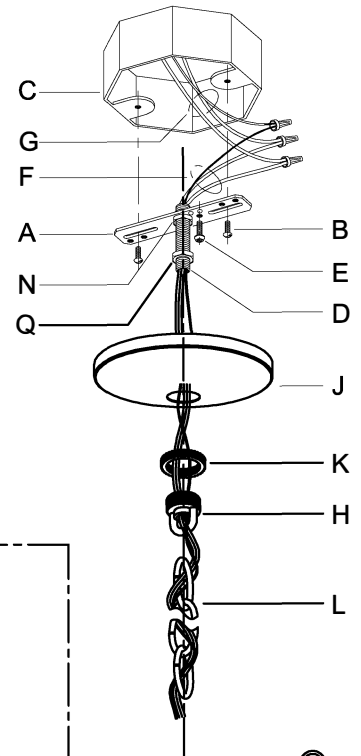

**WARNING** - If any Special Control Devices are used with this Fixture, Follow the Instructions Carefully to assure full compliance with N.E.C. requirements. If there are any questions, contact a Qualified Electrical Contractor.  
**CAUTION** - All glass is fragile, use care when handling Glass component(s) and or Lamp(s).

**CANOPY MOUNTING & WIRE CONNECTION ASSEMBLY STEPS:**

ADJUST HEIGHT WITH "D"  
 N A (TO LOCK)  
 RÉGLEZ LA HAUTEUR AVEC "D"  
 N A (À VERROUILLER)  
 AJUSTA LA ALTURA CON "D"  
 N A (APRETAR)

**B, C, G & U  
 (NOT FURNISHED)  
 (NON FOURNIE)  
 (NO INCLUIDA)**

1. D, E → A
2. B, A → C
3. N, Q, H → D
4. Q → H (TO LOCK) (À VERROUILLER) (APRETAR)
5. F → M
6. L → M
7. J, K → L
8. L → H
9. F → L, K, J, H, D
10. F → G
11. J, K → H

**FIXTURE ASSEMBLY STEPS:**

1. L → M
2. S, T → R
3. V, X → T
4. U → W
5. Z → Y
6. AA, BB → Z
7. EE, DD, CC → AA