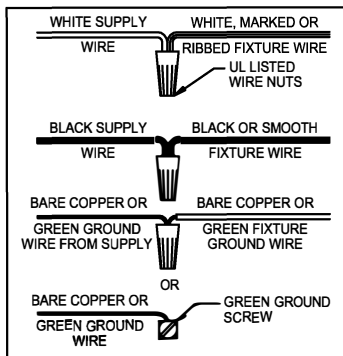

**WARNING** - If any Special Control Devices are used with this Fixture, Follow the Instructions Carefully to assure full compliance with N.E.C. requirements. If there are any questions, contact a Qualified Electrical Contractor.  
**CAUTION** - All glass is fragile, use care when handling Glass component(s) and or Lamp(s).

**CANOPY MOUNTING & WIRE CONNECTION ASSEMBLY STEPS:**

ADJUST HEIGHT WITH "D"  
 N A (TO LOCK)  
 RÉGLEZ LA HAUTEUR AVEC "D"  
 N A (À VERROUILLER)  
 AJUSTA LA ALTURA CON "D"  
 N A (APRETAR)

**B, C, G & U  
 (NOT FURNISHED)  
 (NON FOURNIE)  
 (NO INCLUIDA)**