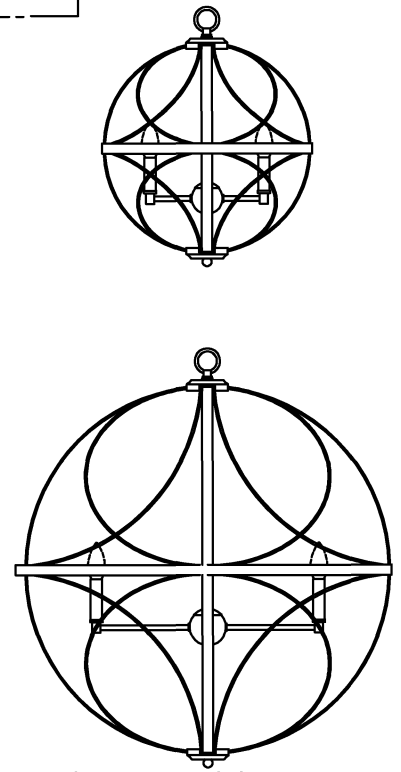

**WARNING** - If any Special Control Devices are used with this Fixture, Follow the Instructions Carefully to assure full compliance with N.E.C. requirements. If there are any questions, contact a Qualified Electrical Contractor.  
**CAUTION** - All glass is fragile, use care when handling Glass component(s) and or Lamp(s).

**CANOPY MOUNTING & WIRE CONNECTION ASSEMBLY STEPS:**

ADJUST HEIGHT WITH "D"  
 N A (TO LOCK)  
 RÉGLEZ LA HAUTEUR AVEC "D"  
 N A (À VERROUILLER)  
 AJUSTA LA ALTURA CON "D"  
 N A (APRETAR)

**B, C, G & U  
 (NOT FURNISHED)  
 (NON FOURNIE)  
 (NO INCLUIDA)**

1. D, E → A
2. B, A → C
3. N, Q, H → D
4. Q → H (TO LOCK) (À VERROUILLER) (APRETAR)
5. F → M
6. L → M
7. J, K → L
8. L → H
9. F → L, K, J, H, D
10. F → G
11. J, K → H

**FIXTURE ASSEMBLY STEPS:**

1. L → M
2. S, T → R
3. V, X → T
4. U → W
5. Z → Y
6. AA, BB → Z
7. EE, DD, CC → AA