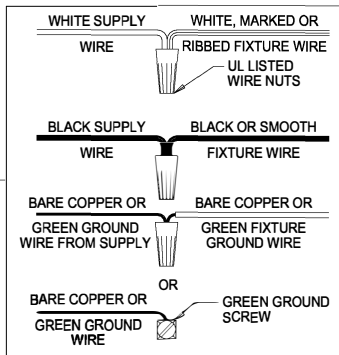

WARNING - If any Special Control Devices are used with this Fixture, Follow the Instructions Carefully to assure full compliance with N.E.C. requirements. If there are any questions, contact a Qualified Electrical Contractor.
CAUTION - All glass is fragile, use care when handling Glass component(s) and or Lamp(s).

CANOPY MOUNTING & WIRE CONNECTION ASSEMBLY STEPS:

1. D,E → A
2. K → D
3. B,A → C
4. F → G 
5. H,J → D

FIXTURE ASSEMBLY STEPS:

1. M,N → L
2. P → L

**B, C, G & P
(NOT FURNISHED)
(NO INCLUIDA)
(NON FOURNIE)**