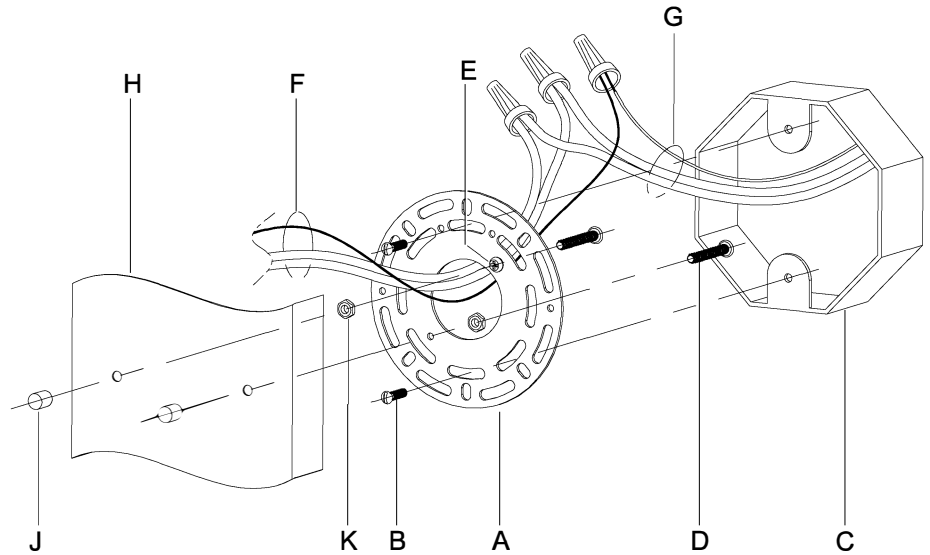

WARNING - If any Special Control Devices are used with this Fixture, Follow the Instructions Carefully to assure full compliance with N.E.C. requirements. If there are any questions, contact a Qualified Electrical Contractor.
CAUTION - All glass is fragile, use care when handling Glass component(s) and or Lamp(s).

CANOPY MOUNTING & WIRE CONNECTION ASSEMBLY STEPS:

1. D,E → A
2. K → D
3. B,A → C
4. F → G 
5. H,J → D

FIXTURE ASSEMBLY STEPS:

1. M,N → L
2. P → L

**B, C, G & P
(NOT FURNISHED)
(NO INCLUIDA)
(NON FOURNIE)**