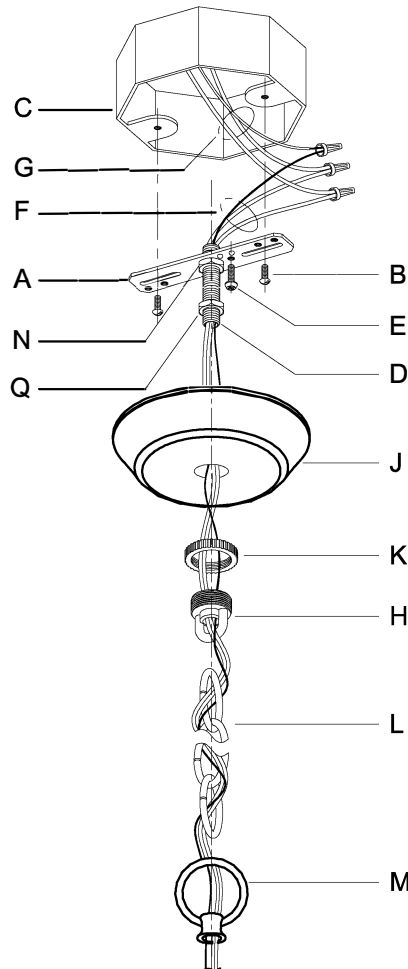

WARNING - If any Special Control Devices are used with this Fixture, Follow the Instructions Carefully to assure full compliance with N.E.C. requirements. If there are any questions, contact a Qualified Electrical Contractor.
CAUTION - All glass is fragile, use care when handling Glass component(s) and or Lamp(s).

CANOPY MOUNTING & WIRE CONNECTION ASSEMBLY STEPS:

FIXTURE ASSEMBLY STEPS:

1. D,E → A
2. B,A → C
3. N,Q,H → D (TO LOCK)
(À VERROUILLER)
(APRETAR)
4. Q → H
5. F → M
6. L → M
7. J,K → L
8. L → H
9. F → L,K,J,H,D
10. F → G
11. J,K → H

ADJUST HEIGHT WITH "D"
 N → A (TO LOCK)
 RÉGLEZ LA HAUTEUR AVEC "D"
 N → A (À VERROUILLER)
 AJUSTA LA ALTURA CON "D"
 N → A (APRETAR)

**B, C, G & P
 (NOT FURNISHED)
 (NON FOURNIE)
 (NO INCLUIDA)**

1. F → W,V,U,R,M
2. U,W → V
3. S,T,X → V
4. R → V
5. M → W
6. W,FF → Y
7. Z,AA → Y
8. Z,AA → Y
9. BB → Y
10. CC,DD → EE
11. P → EE