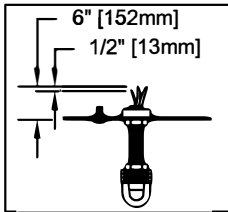

CANOPY MOUNTING & WIRE CONNECTION ASSEMBLY STEPS:

FIXTURE ASSEMBLY STEPS:

1. D,E → A
2. B,A → C
3. N,Q,H → D (TO LOCK)
(À VERROUILLER)
(APRETAR)
4. Q → H
5. F → M
6. L → M
7. J,K → L
8. L → H
9. F → L,K,J,H,D
10. F → G
11. J,K → H