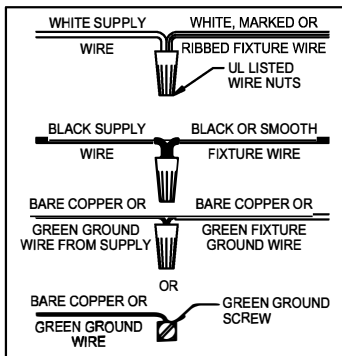

WARNING - If any Special Control Devices are used with this Fixture, Follow the Instructions Carefully to assure full compliance with N.E.C. requirements. If there are any questions, contact a Qualified Electrical Contractor.
CAUTION - All glass is fragile, use care when handling Glass component(s) and or Lamp(s).

CANOPY MOUNTING & WIRE CONNECTION ASSEMBLY STEPS:

FIXTURE ASSEMBLY STEPS:

1. D,E → A
2. B,A → C
3. N,Q,H → D (TO LOCK)
(À VERROUILLER)
(APRETAR)
4. Q → H
5. F → M
6. L → M
7. J,K → L
8. L → H
9. F → L,K,J,H,D
10. F → G
11. J,K → H