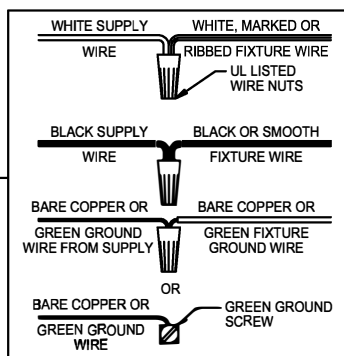

**WARNING** - If any Special Control Devices are used with this Fixture, Follow the Instructions Carefully to assure full compliance with N.E.C. requirements. If there are any questions, contact a Qualified Electrical Contractor.  
**CAUTION** - All glass is fragile, use care when handling Glass component(s) and or Lamp(s).

### CANOPY MOUNTING & WIRE CONNECTION ASSEMBLY STEPS:

1. D,E → A
2. B,A → C
3. W → D
4. F → V,N,M
5. V → N,Q
6. M → N
7. L → M,K
8. F → L,K,H
9. F → G
10. H,J → D

Attach (N), (P) to achieve overall desired length.  
 Una (N), (P) para lograr la longitud deseada.  
 Joignez (N), (P) pour obtenir la longueur voulue.