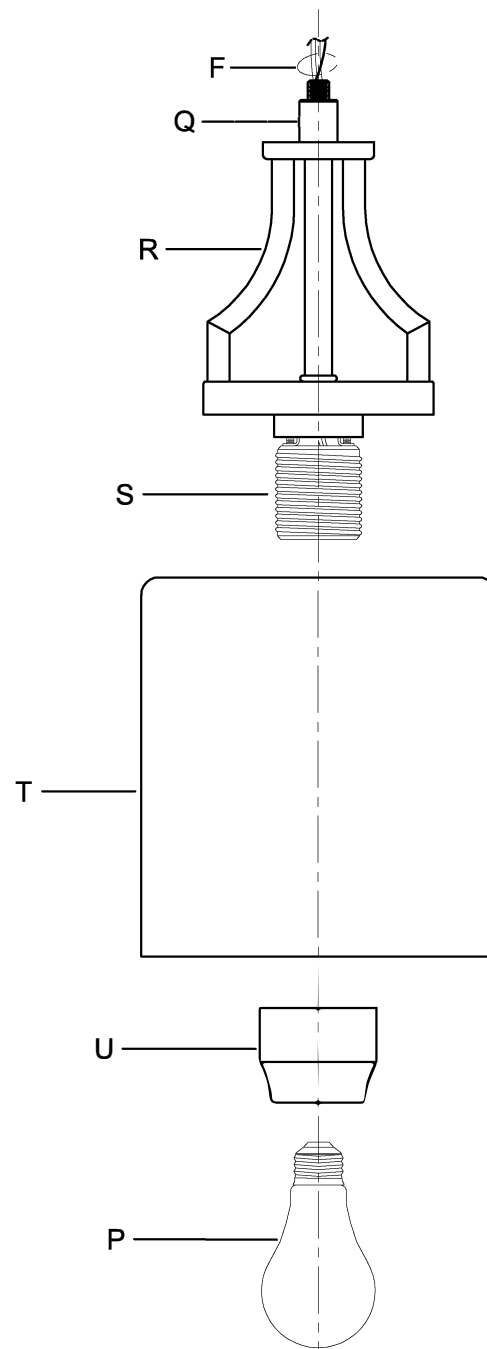

Questions?

Call our Customer Care Team at 1-855-303-4229

urban ambiance

www.urbanambiance.com