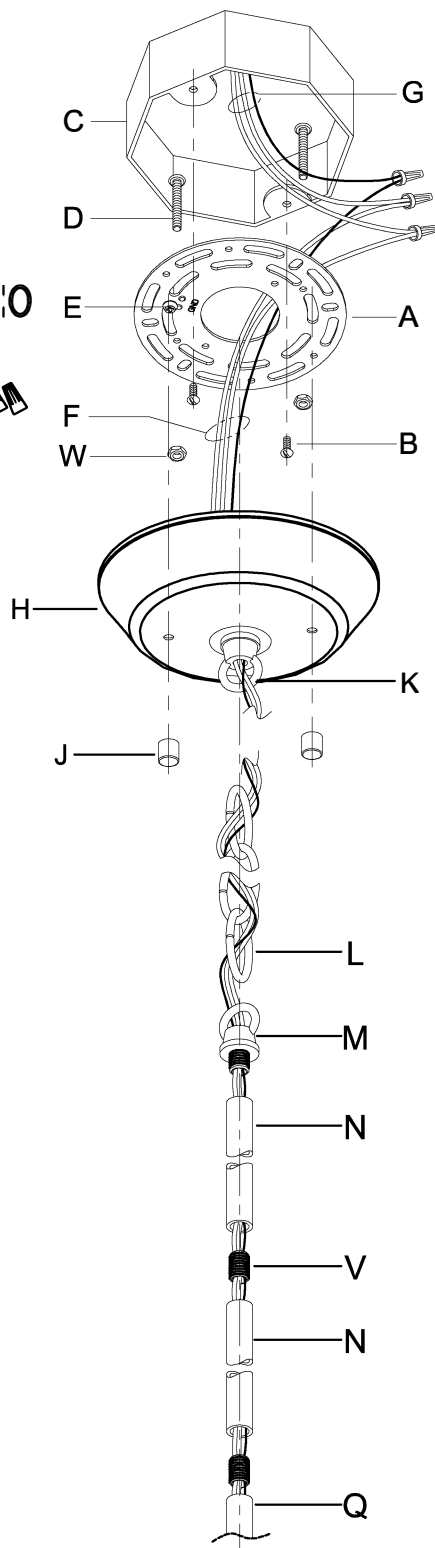

**WARNING** - If any Special Control Devices are used with this Fixture, Follow the Instructions Carefully to assure full compliance with N.E.C. requirements. If there are any questions, contact a Qualified Electrical Contractor.  
**CAUTION** - All glass is fragile, use care when handling Glass component(s) and or Lamp(s).

### CANOPY MOUNTING & WIRE CONNECTION ASSEMBLY STEPS:

1. D,E → A
2. B,A → C
3. W → D
4. F → V,N,M
5. V → N,Q
6. M → N
7. L → M,K
8. F → L,K,H
9. F → G
10. H,J → D

Attach (N), (P) to achieve overall desired length.  
 Una (N), (P) para lograr la longitud deseada.  
 Joignez (N), (P) pour obtenir la longueur voulue.

**B, C, G & P**  
 (NOT FURNISHED)  
 (NO INCLUIDA)  
 (NON FOURNIE)

### FIXTURE ASSEMBLY STEPS:

1. U,T → S
2. P → S

**Questions?**

Call our Customer Care Team at 1-855-303-4229

urban ambiance

www.urbanambiance.com