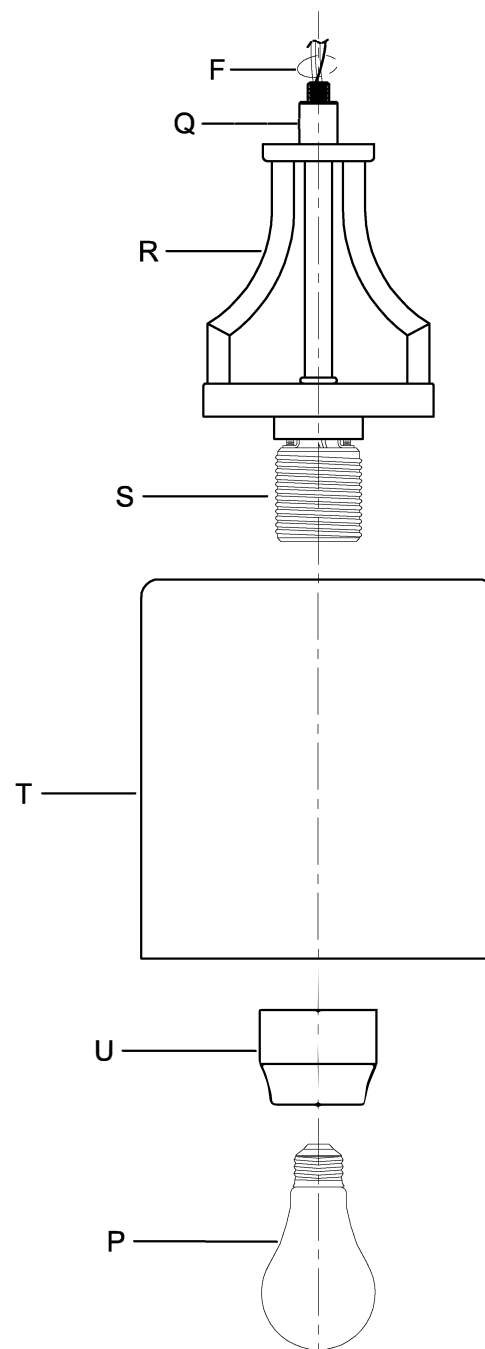

CANOPY MOUNTING & WIRE CONNECTION ASSEMBLY STEPS:

1. D,E → A
2. B,A → C
3. W → D
4. F → V,N,M
5. V → N,Q
6. M → N
7. L → M,K
8. F → L,K,H
9. F → G
10. H,J → D

Attach (N), (P) to achieve overall desired length.
 Una (N), (P) para lograr la longitud deseada.
 Joignez (N), (P) pour obtenir la longueur voulue.

**B, C, G & P
 (NOT FURNISHED)
 (NO INCLUIDA)
 (NON FOURNIE)**

FIXTURE ASSEMBLY STEPS:

1. U,T → S
2. P → S

Questions?

Call our Customer Care Team at 1-855-303-4229

urban ambiance

www.urbanambiance.com