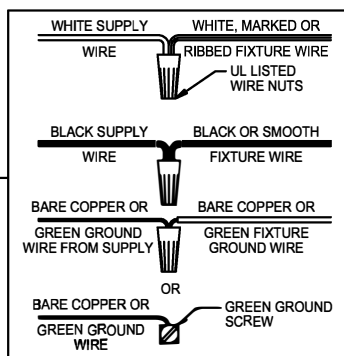

WARNING - If any Special Control Devices are used with this Fixture, Follow the Instructions Carefully to assure full compliance with N.E.C. requirements. If there are any questions, contact a Qualified Electrical Contractor.
CAUTION - All glass is fragile, use care when handling Glass component(s) and or Lamp(s).

CANOPY MOUNTING & WIRE CONNECTION ASSEMBLY STEPS:

1. D,E → A
2. B,A → C
3. W → D
4. F → V,N,M
5. V → N,Q
6. M → N
7. L → M,K
8. F → L,K,H
9. F → G
10. H,J → D

Attach (N), (P) to achieve overall desired length.
 Una (N), (P) para lograr la longitud deseada.
 Joignez (N), (P) pour obtenir la longueur voulue.