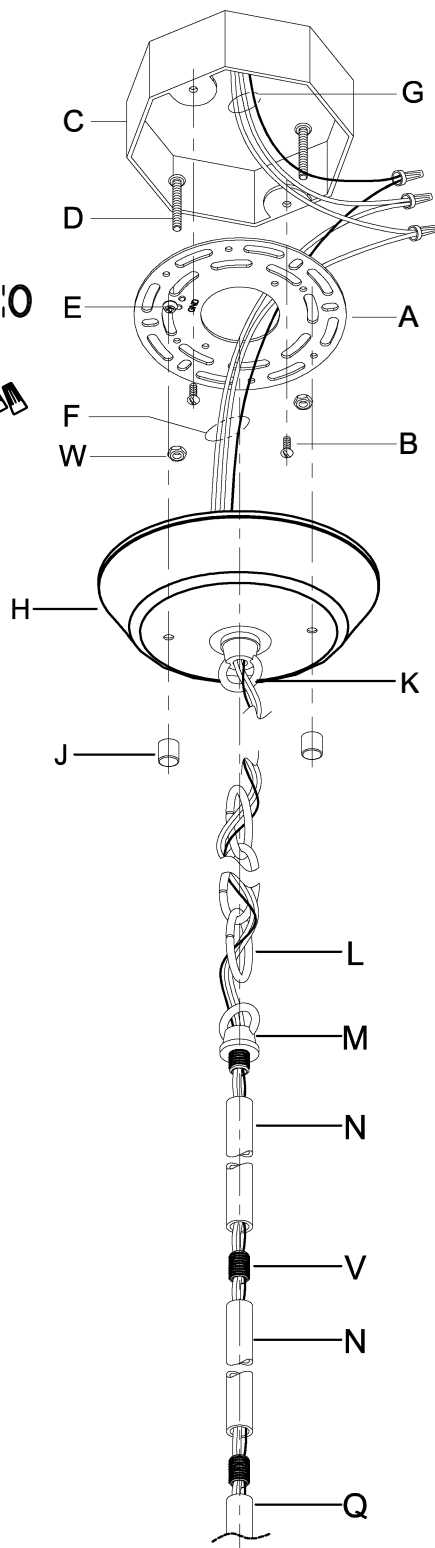

WARNING - If any Special Control Devices are used with this Fixture, Follow the Instructions Carefully to assure full compliance with N.E.C. requirements. If there are any questions, contact a Qualified Electrical Contractor.
CAUTION - All glass is fragile, use care when handling Glass component(s) and or Lamp(s).

CANOPY MOUNTING & WIRE CONNECTION ASSEMBLY STEPS:

1. D,E → A
2. B,A → C
3. W → D
4. F → V,N,M
5. V → N,Q
6. M → N
7. L → M,K
8. F → L,K,H
9. F → G
10. H,J → D

Attach (N), (P) to achieve overall desired length.
 Una (N), (P) para lograr la longitud deseada.
 Joignez (N), (P) pour obtenir la longueur voulue.

**B, C, G & P
 (NOT FURNISHED)
 (NO INCLUIDA)
 (NON FOURNIE)**

FIXTURE ASSEMBLY STEPS:

1. U,T → S
2. P → S

Questions?

Call our Customer Care Team at 1-855-303-4229

urban ambiance

www.urbanambiance.com