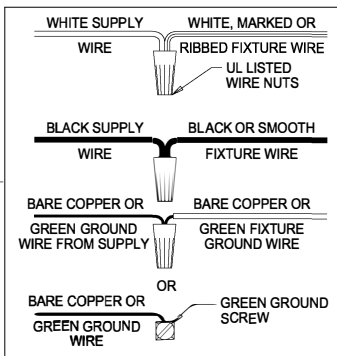

**WARNING** - If any Special Control Devices are used with this Fixture, Follow the Instructions Carefully to assure full compliance with N.E.C. requirements. If there are any questions, contact a Qualified Electrical Contractor.

**CAUTION** - All glass is fragile, use care when handling Glass component(s) and or Lamp(s).

**CANOPY MOUNTING & WIRE CONNECTION ASSEMBLY STEPS:**

1. D,E → A
2. K,L → D
3. B,A → C
4. F → G
5. H,J → D

ADJUST HEIGHT WITH "D"	
L	→ A (TO LOCK)
AJUSTA LA ALTURA CON "D"	
L	→ A (APRETAR)
RÉGLEZ LA HAUTEUR AVEC "D"	
L	→ A (À VERROUILLER)