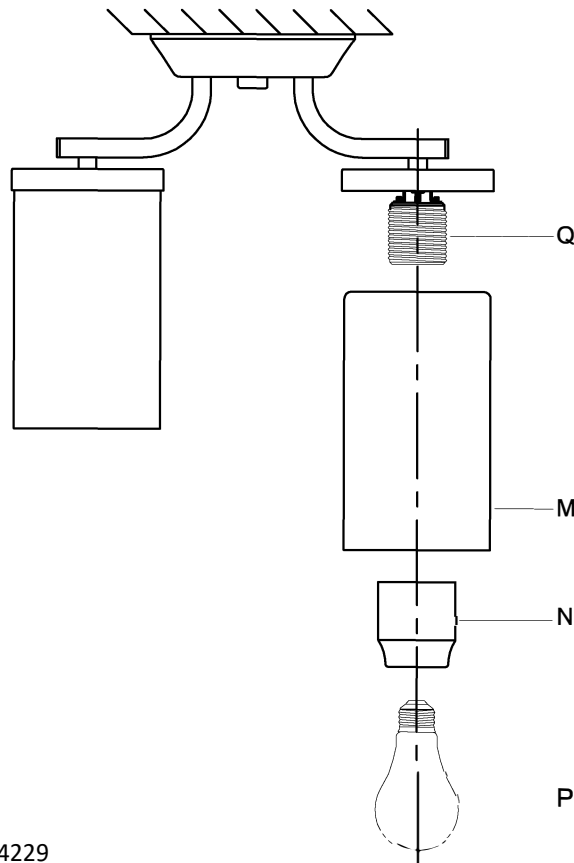

**CAUTION** - All glass is fragile, use care when handling Glass component(s) and or Lamp(s).

**CANOPY MOUNTING & WIRE CONNECTION ASSEMBLY STEPS:**

1. D,E → A
2. K,L → D
3. B,A → C
4. F → G
5. H,J → D

ADJUST HEIGHT WITH "D"	
L	→ A (TO LOCK)
AJUSTA LA ALTURA CON "D"	
L	→ A (APRETAR)
RÉGLEZ LA HAUTEUR AVEC "D"	
L	→ A (À VERROUILLER)

**FIXTURE ASSEMBLY STEPS:**

1. M,N → Q
2. P → Q

**B, C, G & P  
(NOT FURNISHED)  
(NO INCLUIDA)  
(NON FOURNIE)**

**Questions?**

Call our Customer Care Team at 1-855-303-4229

**P** urban ambiance

www.urbanambiance.com