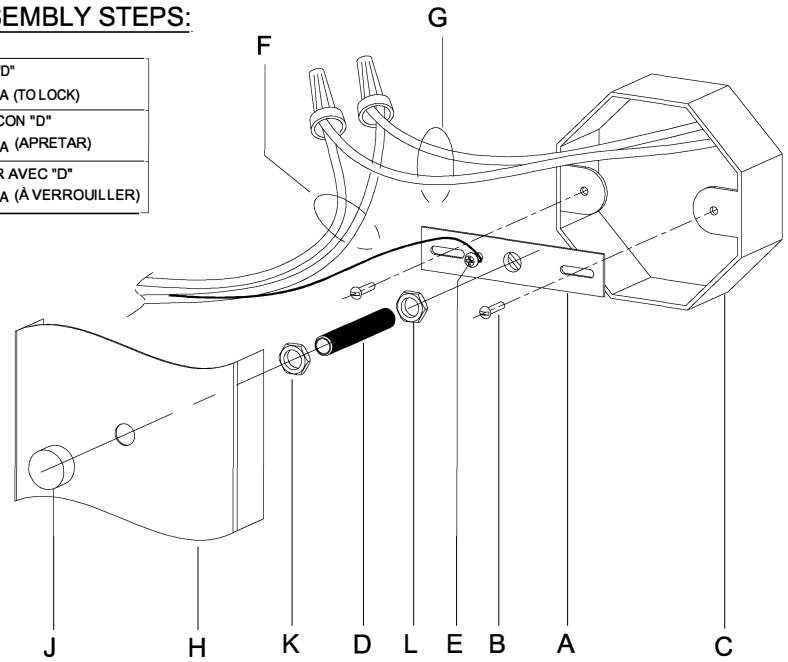

**WARNING** - If any Special Control Devices are used with this Fixture, Follow the Instructions Carefully to assure full compliance with N.E.C. requirements. If there are any questions, contact a Qualified Electrical Contractor.

**CAUTION** - All glass is fragile, use care when handling Glass component(s) and or Lamp(s).

**CANOPY MOUNTING & WIRE CONNECTION ASSEMBLY STEPS:**

1. D,E → A
2. K,L → D
3. B,A → C
4. F → G
5. H,J → D

ADJUST HEIGHT WITH "D"	
L	→ A (TO LOCK)
AJUSTA LA ALTURA CON "D"	
L	→ A (APRETAR)
RÉGLEZ LA HAUTEUR AVEC "D"	
L	→ A (À VERROUILLER)