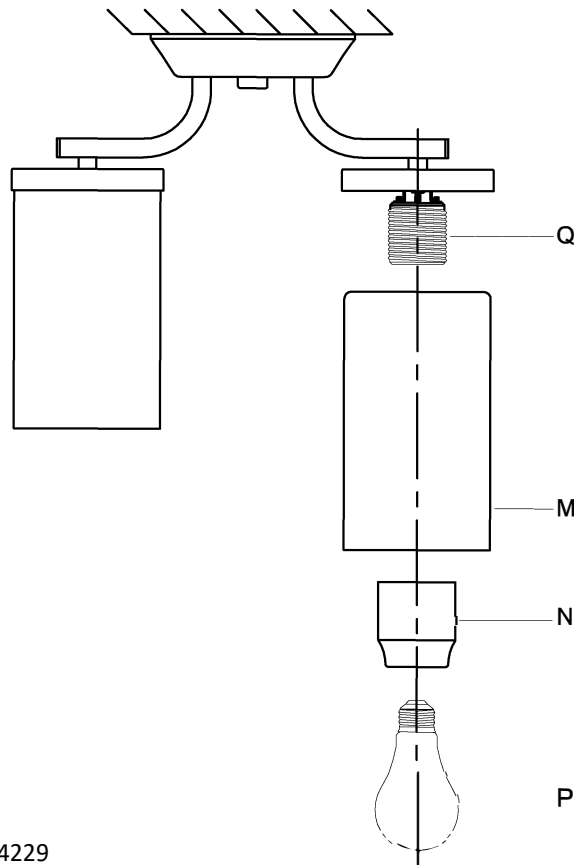

**CANOPY MOUNTING & WIRE CONNECTION ASSEMBLY STEPS:**

1. D,E → A
2. K,L → D
3. B,A → C
4. F → G
5. H,J → D

ADJUST HEIGHT WITH "D"	
L	→ A (TO LOCK)
AJUSTA LA ALTURA CON "D"	
L	→ A (APRETAR)
RÉGLEZ LA HAUTEUR AVEC "D"	
L	→ A (À VERROUILLER)

**FIXTURE ASSEMBLY STEPS:**

1. M,N → Q
2. P → Q

**B, C, G & P  
 (NOT FURNISHED)  
 (NO INCLUIDA)  
 (NON FOURNIE)**

**Questions?**

Call our Customer Care Team at 1-855-303-4229