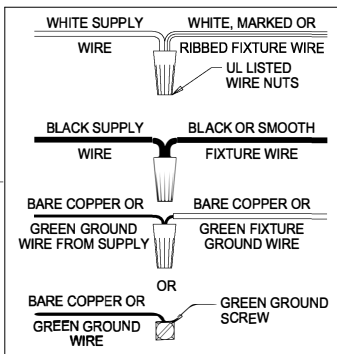

**WARNING** - If any Special Control Devices are used with this Fixture, Follow the Instructions Carefully to assure full compliance with N.E.C. requirements. If there are any questions, contact a Qualified Electrical Contractor.  
**CAUTION** - All glass is fragile, use care when handling Glass component(s) and or Lamp(s).

**CANOPY MOUNTING & WIRE CONNECTION ASSEMBLY STEPS:**

1. D,E → A
2. K,L → D
3. B,A → C
4. F → G
5. H,J → D

ADJUST HEIGHT WITH "D"	
L	→ A (TO LOCK)
AJUSTA LA ALTURA CON "D"	
L	→ A (APRETAR)
RÉGLEZ LA HAUTEUR AVEC "D"	
L	→ A (À VERROUILLER)