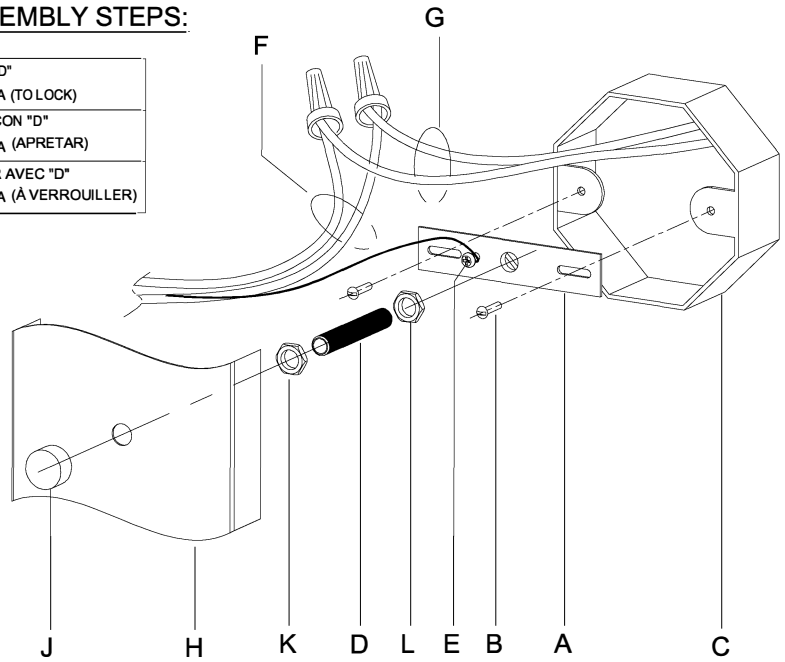

**WARNING** - If any Special Control Devices are used with this Fixture, Follow the Instructions Carefully to assure full compliance with N.E.C. requirements. If there are any questions, contact a Qualified Electrical Contractor.  
**CAUTION** - All glass is fragile, use care when handling Glass component(s) and or Lamp(s).

**CANOPY MOUNTING & WIRE CONNECTION ASSEMBLY STEPS:**

1. D,E → A
2. K,L → D
3. B,A → C
4. F → G
5. H,J → D

ADJUST HEIGHT WITH "D"	
L	→ A (TO LOCK)
AJUSTA LA ALTURA CON "D"	
L	→ A (APRETAR)
RÉGLEZ LA HAUTEUR AVEC "D"	
L	→ A (À VERROUILLER)

**FIXTURE ASSEMBLY STEPS:**

1. M,N → Q
2. P → Q

**B, C, G & P  
 (NOT FURNISHED)  
 (NO INCLUIDA)  
 (NON FOURNIE)**

**Questions?**

Call our Customer Care Team at 1-855-303-4229