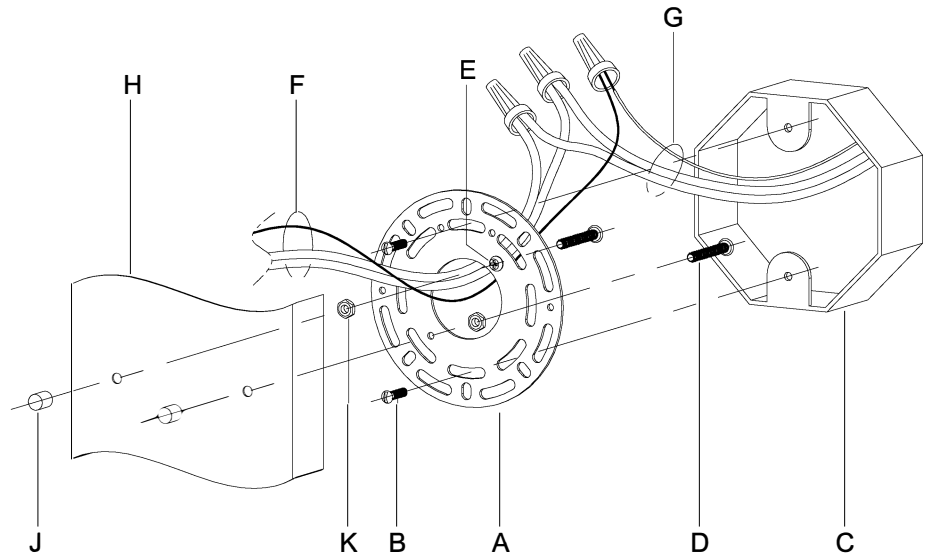

**WARNING** - If any Special Control Devices are used with this Fixture, Follow the Instructions Carefully to assure full compliance with N.E.C. requirements. If there are any questions, contact a Qualified Electrical Contractor.  
**CAUTION** - All glass is fragile, use care when handling Glass component(s) and or Lamp(s).

**CANOPY MOUNTING & WIRE CONNECTION ASSEMBLY STEPS:**

1. D,E → A
2. K → D
3. B,A → C
4. F → G 
5. H,J → D

**FIXTURE ASSEMBLY STEPS:**

1. M,N → L
2. P → L

**B, C, G & P  
(NOT FURNISHED)  
(NO INCLUIDA)  
(NON FOURNIE)**