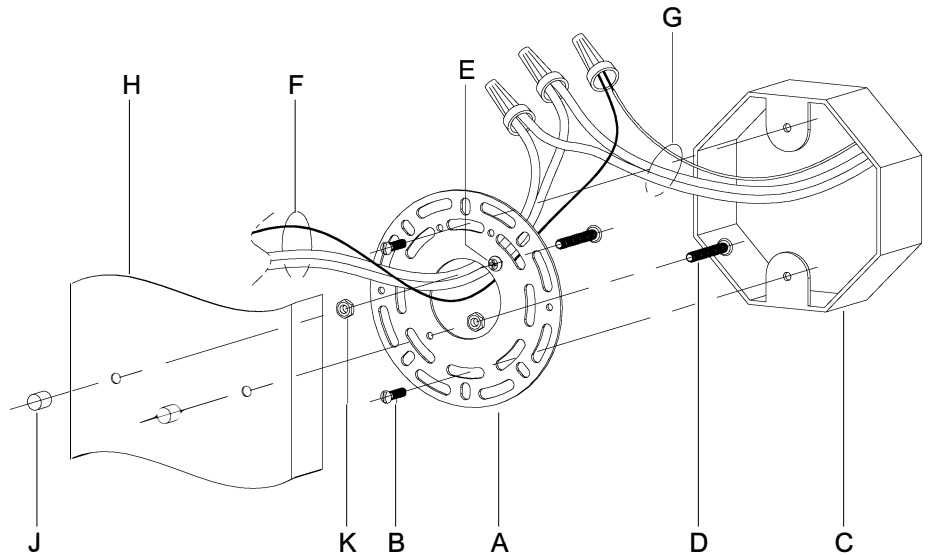

**WARNING** - If any Special Control Devices are used with this Fixture, Follow the Instructions Carefully to assure full compliance with N.E.C. requirements. If there are any questions, contact a Qualified Electrical Contractor.  
**CAUTION** - All glass is fragile, use care when handling Glass component(s) and or Lamp(s).

**CANOPY MOUNTING & WIRE CONNECTION ASSEMBLY STEPS:**

1. D,E → A
2. K → D
3. B,A → C
4. F → G 
5. H,J → D

**FIXTURE ASSEMBLY STEPS:**

1. M,N → L
2. P → L

**B, C, G & P  
(NOT FURNISHED)  
(NO INCLUIDA)  
(NON FOURNIE)**