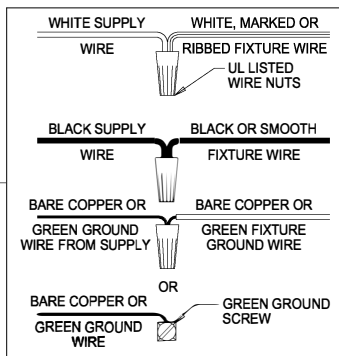

**WARNING** - If any Special Control Devices are used with this Fixture, Follow the Instructions Carefully to assure full compliance with N.E.C. requirements. If there are any questions, contact a Qualified Electrical Contractor.  
**CAUTION** - All glass is fragile, use care when handling Glass component(s) and or Lamp(s).

**CANOPY MOUNTING & WIRE CONNECTION ASSEMBLY STEPS:**

1. D,E → A
2. K → D
3. B,A → C
4. F → G 
5. H,J → D

**FIXTURE ASSEMBLY STEPS:**

1. M,N → L
2. P → L

**B, C, G & P  
(NOT FURNISHED)  
(NO INCLUIDA)  
(NON FOURNIE)**