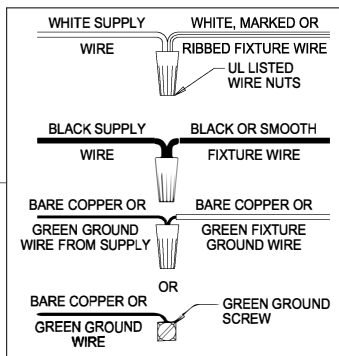

WARNING - If any Special Control Devices are used with this Fixture, Follow the Instructions Carefully to assure full compliance with N.E.C. requirements. If there are any questions, contact a Qualified Electrical Contractor.
CAUTION - All glass is fragile, use care when handling Glass component(s) and or Lamp(s).

CANOPY MOUNTING & WIRE CONNECTION ASSEMBLY STEPS:

1. D,E → A
2. K → D
3. B,A → C
4. F → G 
5. H,J → D

FIXTURE ASSEMBLY STEPS:

1. M,N → L
2. P → L

**B, C, G & P
(NOT FURNISHED)
(NO INCLUIDA)
(NON FOURNIE)**