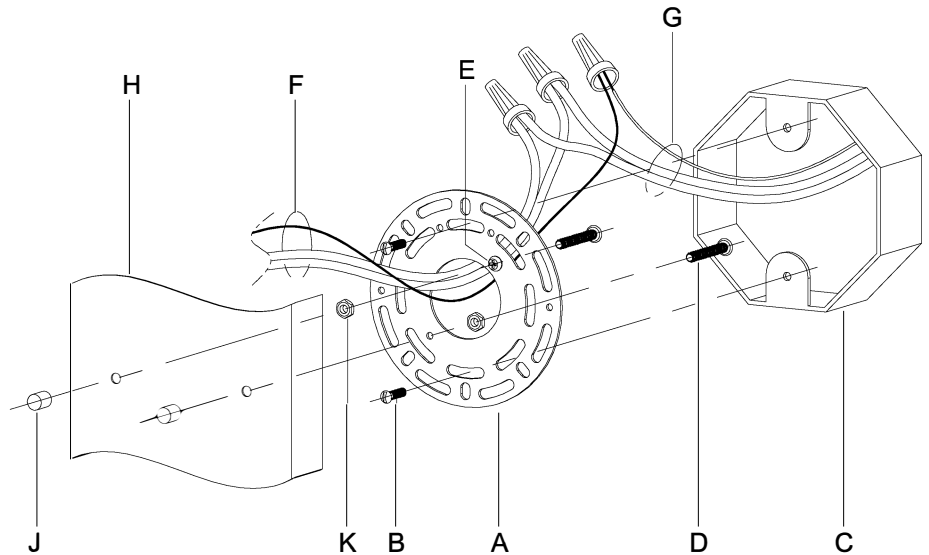

WARNING - If any Special Control Devices are used with this Fixture, Follow the Instructions Carefully to assure full compliance with N.E.C. requirements. If there are any questions, contact a Qualified Electrical Contractor.
CAUTION - All glass is fragile, use care when handling Glass component(s) and or Lamp(s).

CANOPY MOUNTING & WIRE CONNECTION ASSEMBLY STEPS:

1. D,E → A
2. K → D
3. B,A → C
4. F → G 
5. H,J → D

FIXTURE ASSEMBLY STEPS:

1. M,N → L
2. P → L

**B, C, G & P
(NOT FURNISHED)
(NO INCLUIDA)
(NON FOURNIE)**