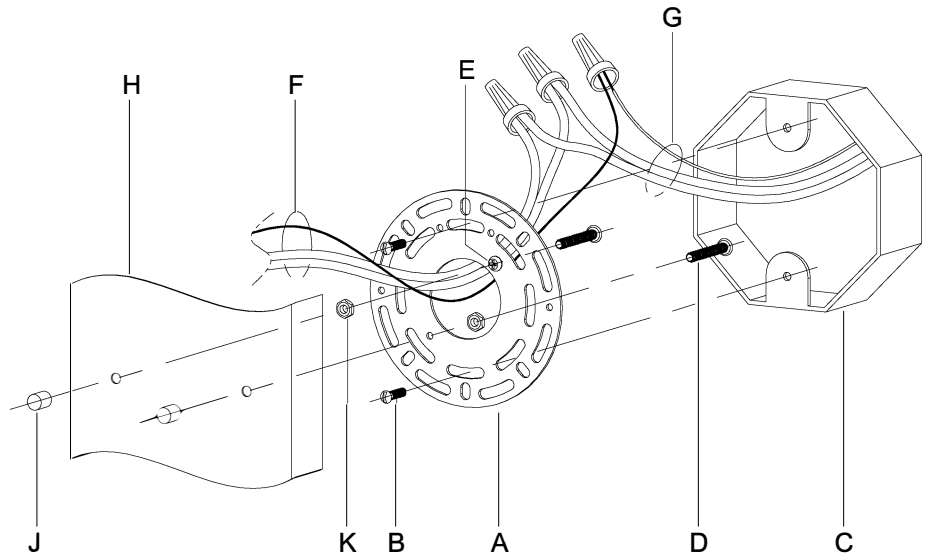

WARNING - If any Special Control Devices are used with this Fixture, Follow the Instructions Carefully to assure full compliance with N.E.C. requirements. If there are any questions, contact a Qualified Electrical Contractor.

CAUTION - All glass is fragile, use care when handling Glass component(s) and or Lamp(s).

CANOPY MOUNTING & WIRE CONNECTION ASSEMBLY STEPS:

1. D,E → A
2. K → D
3. B,A → C
4. F → G 
5. H,J → D

FIXTURE ASSEMBLY STEPS: