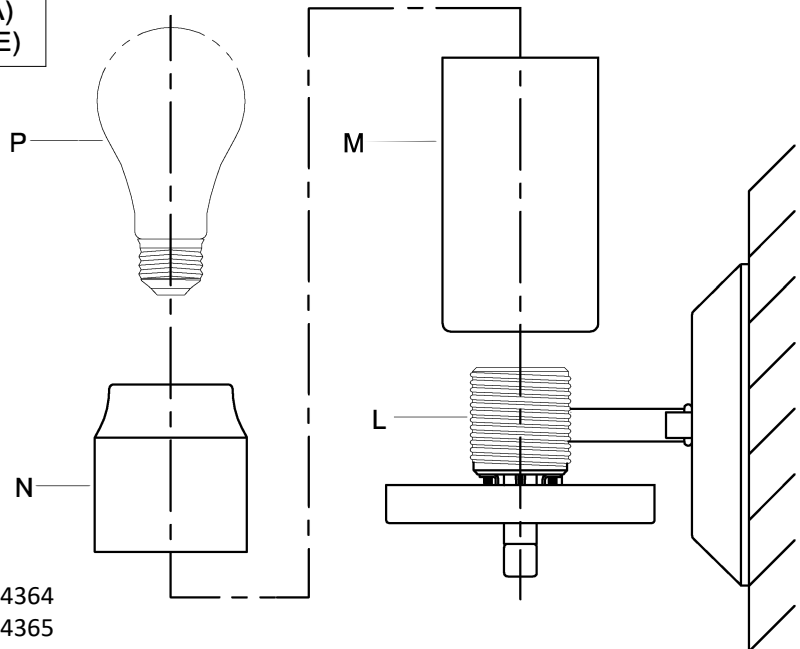

UHP4364
UHP4365