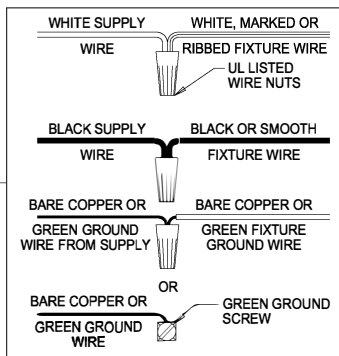

WARNING - If any Special Control Devices are used with this Fixture, Follow the Instructions Carefully to assure full compliance with N.E.C. requirements. If there are any questions, contact a Qualified Electrical Contractor.

CAUTION - All glass is fragile, use care when handling Glass component(s) and or Lamp(s).

CANOPY MOUNTING & WIRE CONNECTION ASSEMBLY STEPS:

1. D,E → A
2. K → D
3. B,A → C
4. F → G 
5. H,J → D

FIXTURE ASSEMBLY STEPS: