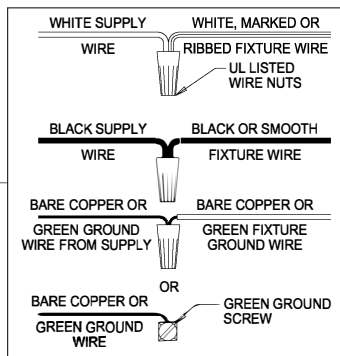

**WARNING** - If any Special Control Devices are used with this Fixture, Follow the Instructions Carefully to assure full compliance with N.E.C. requirements. If there are any questions, contact a Qualified Electrical Contractor.  
**CAUTION** - All glass is fragile, use care when handling Glass component(s) and or Lamp(s).

**CANOPY MOUNTING & WIRE CONNECTION ASSEMBLY STEPS:**

1. D,E → A
2. K → D
3. B,A → C
4. F → G 
5. H,J → D

**FIXTURE ASSEMBLY STEPS:**

1. M,N → L
2. P → L

**B, C, G & P  
(NOT FURNISHED)  
(NO INCLUIDA)  
(NON FOURNIE)**