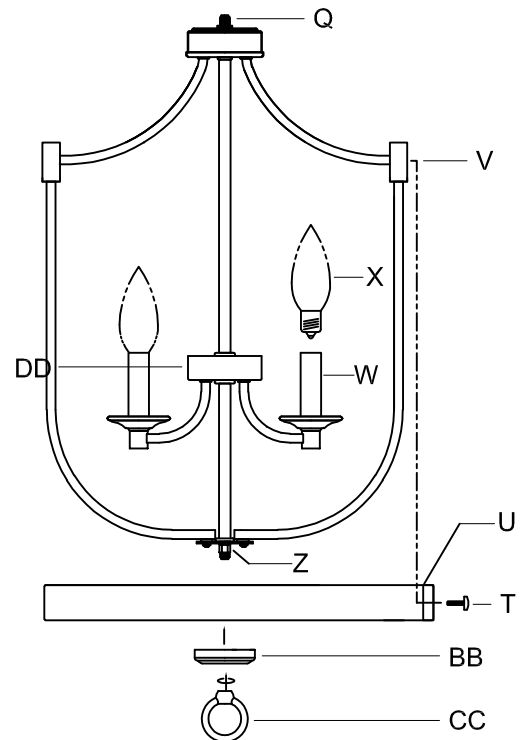

\*\*\*\*\*  
**WARNING** - If any Special Control Devices are used with this Fixture, Follow the Instructions Carefully to assure full compliance with N.E.C. requirements. If there are any questions, contact a Qualified Electrical Contractor.  
**CAUTION** - All glass is fragile, use care when handling Glass component(s) and or Lamp(s).  
 \*\*\*\*\*

### CANOPY MOUNTING & WIRE CONNECTION ASSEMBLY STEPS:

ADJUST HEIGHT WITH "D"  
 N A (TO LOCK)  
 RÉGLEZ LA HAUTEUR AVEC "D"  
 N A (À VERROUILLER)  
 AJUSTA LA ALTURA CON "D"  
 N A (APRETAR)

B, C, G & X  
 (NOT FURNISHED)  
 (NON FOURNIE)  
 (NO INCLUIDA)

### FIXTURE ASSEMBLY STEPS:

1. →
2. M → Q
3. T,U → V
4. BB,CC → Z
5. X → W