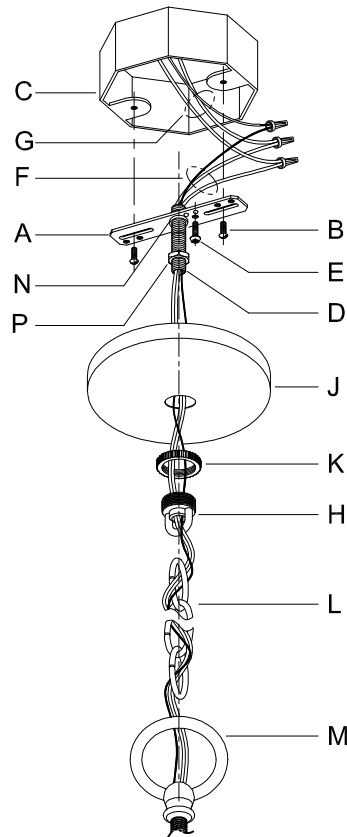

\*\*\*\*\*  
**WARNING** - If any Special Control Devices are used with this Fixture, Follow the Instructions Carefully to assure full compliance with N.E.C. requirements. If there are any questions, contact a Qualified Electrical Contractor.  
**CAUTION** - All glass is fragile, use care when handling Glass component(s) and or Lamp(s).  
 \*\*\*\*\*

### CANOPY MOUNTING & WIRE CONNECTION ASSEMBLY STEPS:

ADJUST HEIGHT WITH "D"  
 N A (TO LOCK)  
 RÉGLEZ LA HAUTEUR AVEC "D"  
 N A (À VERROUILLER)  
 AJUSTA LA ALTURA CON "D"  
 N A (APRETAR)

B, C, G & X  
 (NOT FURNISHED)  
 (NON FOURNIE)  
 (NO INCLUIDA)

1. D,E → A
2. B,A → C
3. N,P,H → D (TO LOCK) (À VERROUILLER) (APRETAR)
4. P → H
5. F → M
6. L → M
7. J,K → L
8. L → H
9. F → L,K,J,H,D
10. F → G
11. J,K → H

### FIXTURE ASSEMBLY STEPS:

1. →
2. M → Q
3. T,U → V
4. BB,CC → Z
5. X → W