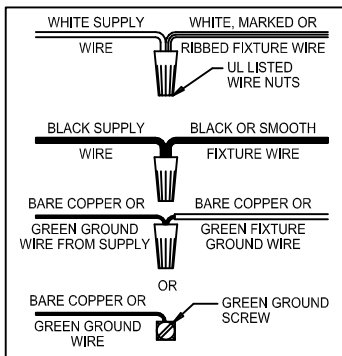

\*\*\*\*\*  
**WARNING** - If any Special Control Devices are used with this Fixture, Follow the Instructions Carefully to assure full compliance with N.E.C. requirements. If there are any questions, contact a Qualified Electrical Contractor.  
**CAUTION** - All glass is fragile, use care when handling Glass component(s) and or Lamp(s).  
 \*\*\*\*\*

### CANOPY MOUNTING & WIRE CONNECTION ASSEMBLY STEPS:

ADJUST HEIGHT WITH "D"  
 N A (TO LOCK)  
 RÉGLEZ LA HAUTEUR AVEC "D"  
 N A (À VERROUILLER)  
 AJUSTA LA ALTURA CON "D"  
 N A (APRETAR)

B, C, G & X  
 (NOT FURNISHED)  
 (NON FOURNIE)  
 (NO INCLUIDA)