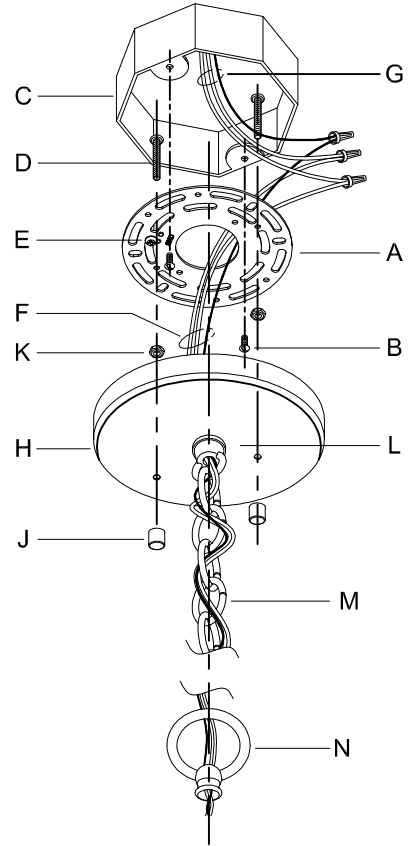

\*\*\*\*\*

**CANOPY MOUNTING & WIRE CONNECTION ASSEMBLY STEPS:**

1. D,E → A
2. K → D
3. B,A → C
4. F → A
5. F → G
6. H,J → D
7. M,N,H → P
8. R,S → Q
9. T → U
10. X → Y

ADJUST HEIGHT WITH "D"  
 K → A (TO LOCK)  
 RÉGLEZ LA HAUTEUR AVEC "D"  
 K → A (À VERROUILLER)  
 AJUSTA LA ALTURA CON "D"  
 K → A (APRETAR)

**C,B,G & T  
 (NOT FURNISHED)  
 (NON FOURNIE)  
 (NO INCLUIDA)**

\*\*\*\*\*

**WARNING -** If any Special Control Devices are used with this Fixture, Follow the Instructions Carefully to assure full compliance with N.E.C. requirements. If there are any questions, contact a Qualified Electrical Contractor.

**CAUTION -** All glass is fragile, use care when handling Glass component(s) and or Lamp(s).

\*\*\*\*\*

**CANOPY MOUNTING & WIRE CONNECTION ASSEMBLY STEPS:**

1. D,E → A
2. K → D
3. B,A → C
4. F → Q,N
5. N → P
6. M → L — 10,0
7. F → H,A,M,L
8. F → G — [Wiring Diagram]
9. H,J → D
10. R,S → Q
11. T → U
12. [Wiring Diagram] → [Wiring Diagram]