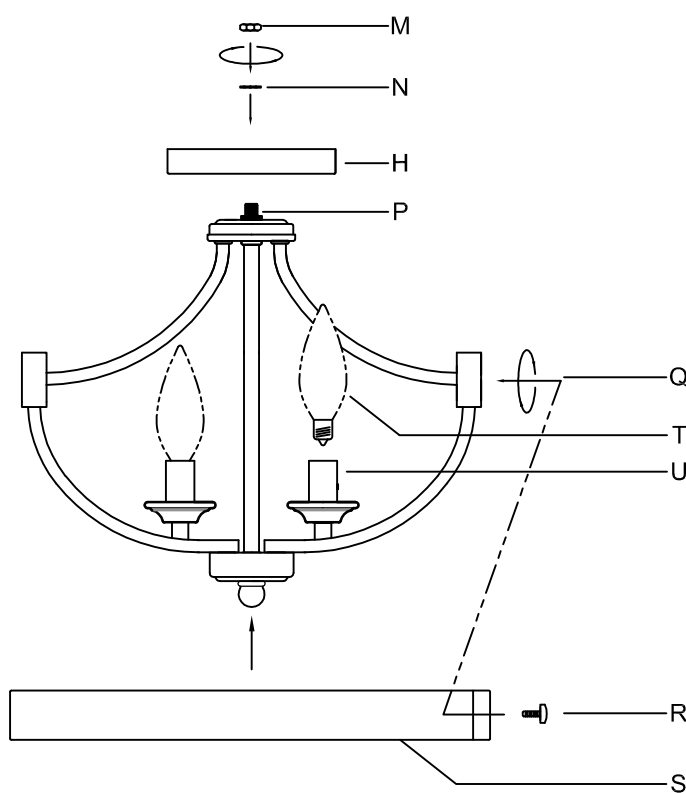

*****

WARNING - If any Special Control Devices are used with this Fixture, Follow the Instructions Carefully to assure full compliance with N.E.C. requirements. If there are any questions, contact a Qualified Electrical Contractor.

WARNING - This product contains chemicals known to the State of California to cause cancer, birth defects and /or other reproductive harm. Thoroughly wash hands after installing, handling, cleaning, or otherwise touching this product.
CAUTION - All glass is fragile, use care when handling Glass component(s) and or Lamp(s).

*****

CANOPY MOUNTING & WIRE CONNECTION ASSEMBLY STEPS:

1. D,E → A
2. K → D
3. B,A → C
4. F → A
5. F → G
6. H,J → D
7. M,N,H → P
8. R,S → Q
9. T → U
10. X → Y

ADJUST HEIGHT WITH "D"
K → A (TO LOCK)
RÉGLEZ LA HAUTEUR AVEC "D"
K → A (À VERROUILLER)
AJUSTA LA ALTURA CON "D"
K → A (APRETAR)

**C,B,G & T
(NOT FURNISHED)
(NON FOURNIE)
(NO INCLUIDA)**