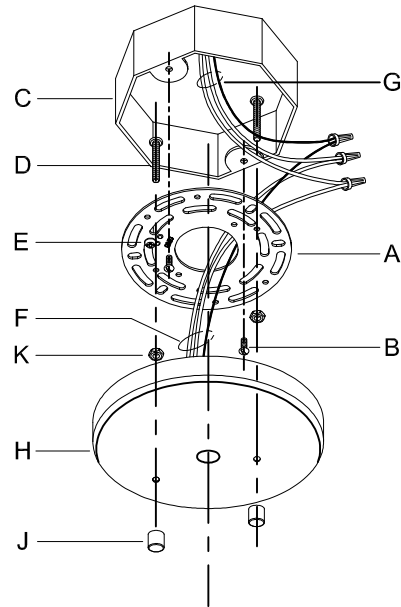

\*\*\*\*\*

**CANOPY MOUNTING & WIRE CONNECTION ASSEMBLY STEPS:**

1. D,E → A
2. K → D
3. B,A → C
4. F → A
5. F → G
6. H,J → D
7. M,N,H → P
8. R,S → Q
9. T → U
10. X → Y

ADJUST HEIGHT WITH "D"  
 K → A (TO LOCK)  
 RÉGLEZ LA HAUTEUR AVEC "D"  
 K → A (À VERROUILLER)  
 AJUSTA LA ALTURA CON "D"  
 K → A (APRETAR)

**C,B,G & T  
 (NOT FURNISHED)  
 (NON FOURNIE)  
 (NO INCLUIDA)**

\*\*\*\*\*

**WARNING -** If any Special Control Devices are used with this Fixture, Follow the Instructions Carefully to assure full compliance with N.E.C. requirements. If there are any questions, contact a Qualified Electrical Contractor.

**CAUTION -** All glass is fragile, use care when handling Glass component(s) and or Lamp(s).

\*\*\*\*\*

**CANOPY MOUNTING & WIRE CONNECTION ASSEMBLY STEPS:**

1. D,E → A
2. K → D
3. B,A → C
4. F → Q,N
5. N → P
6. M → L — 10,0
7. F → H,A,M,L
8. F → G — [Wiring Diagram]
9. H,J → D
10. R,S → Q
11. T → U
12. [Wiring Diagram] → [Wiring Diagram]