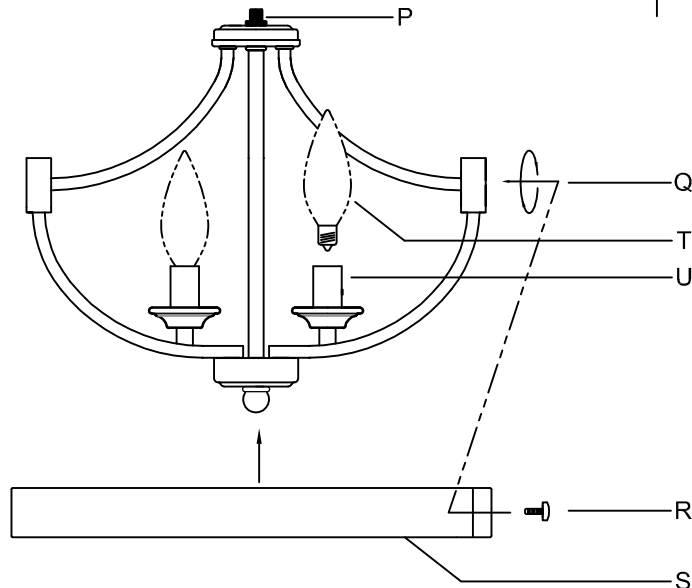

*****

WARNING - If any Special Control Devices are used with this Fixture, Follow the Instructions Carefully to assure full compliance with N.E.C. requirements. If there are any questions, contact a Qualified Electrical Contractor.

WARNING - This product contains chemicals known to the State of California to cause cancer, birth defects and /or other reproductive harm. Thoroughly wash hands after installing, handling, cleaning, or otherwise touching this product.

CAUTION - All glass is fragile, use care when handling Glass component(s) and or Lamp(s).

*****

CANOPY MOUNTING & WIRE CONNECTION ASSEMBLY STEPS:

1. D,E → A
2. K → D
3. B,A → C
4. F → Q,N
5. N → P
6. M → L — 10,0
7. F → H,A,M,L
8. F → G — [Wiring Diagram]
9. H,J → D
10. R,S → Q
11. T → U
12. [Wiring Diagram] → [Wiring Diagram]

ADJUST HEIGHT WITH "D"
K → A (TO LOCK)
RÉGLEZ LA HAUTEUR AVEC "D"
K → A (À VERROUILLER)
AJUSTA LA ALTURA CON "D"
K → A (APRETAR)

**C,B,G & T
(NOT FURNISHED)
(NON FOURNIE)
(NO INCLUIDA)**