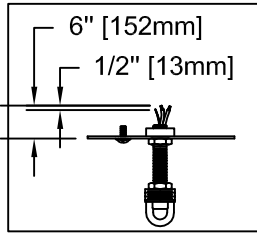

*****

WARNING - If any Special Control Devices are used with this Fixture, Follow the Instructions Carefully to assure full compliance with N.E.C. requirements. If there are any questions, contact a Qualified Electrical Contractor.

WARNING - This product contains chemicals known to the State of California to cause cancer, birth defects and /or other reproductive harm. Thoroughly wash hands after installing, handling, cleaning, or otherwise touching this product.

CAUTION - All glass is fragile, use care when handling Glass component(s) and or Lamp(s).

*****

CANOPY MOUNTING & WIRE CONNECTION ASSEMBLY STEPS:

1. D,E → A
2. K → D
3. B,A → C
4. F → Q,N
5. N → P
6. M → L — 10,0
7. F → H,A,M,L
8. F → G — [Wiring Diagram]
9. H,J → D
10. R,S → Q
11. T → U
12. [Wiring Diagram] → [Wiring Diagram]