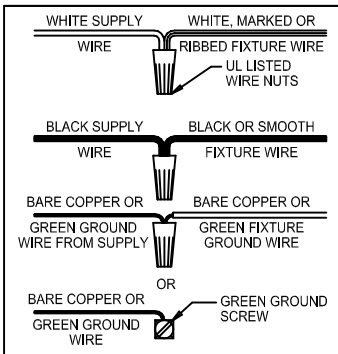

**CAUTION -** All glass is fragile, use care when handling Glass component(s) and or Lamp(s).

\*\*\*\*\*

**CANOPY MOUNTING & WIRE CONNECTION ASSEMBLY STEPS:**

1. D,E → A
2. K → D
3. B,A → C
4. F → Q,N
5. N → P
6. M → L — 10,0
7. F → H,A,M,L
8. F → G — [Wiring Diagram]
9. H,J → D
10. R,S → Q
11. T → U
12. [Wiring Diagram] → [Wiring Diagram]