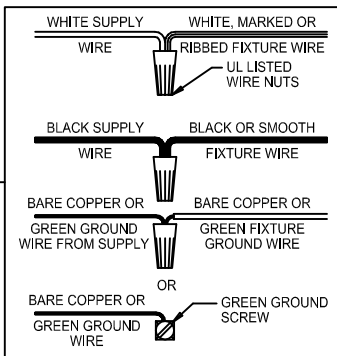

WARNING - If any Special Control Devices are used with this Fixture, Follow the Instructions Carefully to assure full compliance with N.E.C. requirements. If there are any questions, contact a Qualified Electrical Contractor.
WARNING - This product contains chemicals known to the State of California to cause cancer, birth defects and /or other reproductive harm. Thoroughly wash hands after installing, handling, cleaning, or otherwise touching this product.
CAUTION - All glass is fragile, use care when handling Glass component(s) and or Lamp(s).

CANOPY MOUNTING & WIRE CONNECTION ASSEMBLY STEPS:

1. D,E → A
2. K,L → D
3. B,A → C
4. F → G
5. H,J → D

ADJUST HEIGHT WITH "D"	L	→	A (TO LOCK)
AJUSTA LA ALTURA CON "D"	L	→	A (APRETAR)
RÉGLEZ LA HAUTEUR AVEC "D"	L	→	A (À VERROUILLER)

FIXTURE ASSEMBLY STEPS:

1. Q,P,N,M → R
2. S → R

**B, C, G & S
 (NOT FURNISHED)
 (NO INCLUIDA)
 (NON FOURNIE)**

Instructions d'Assemblage et Installation

MISE EN GARDE: Lire les instructions avec soin et couper le courant au disjoncteur central avant de commencer l'installation.