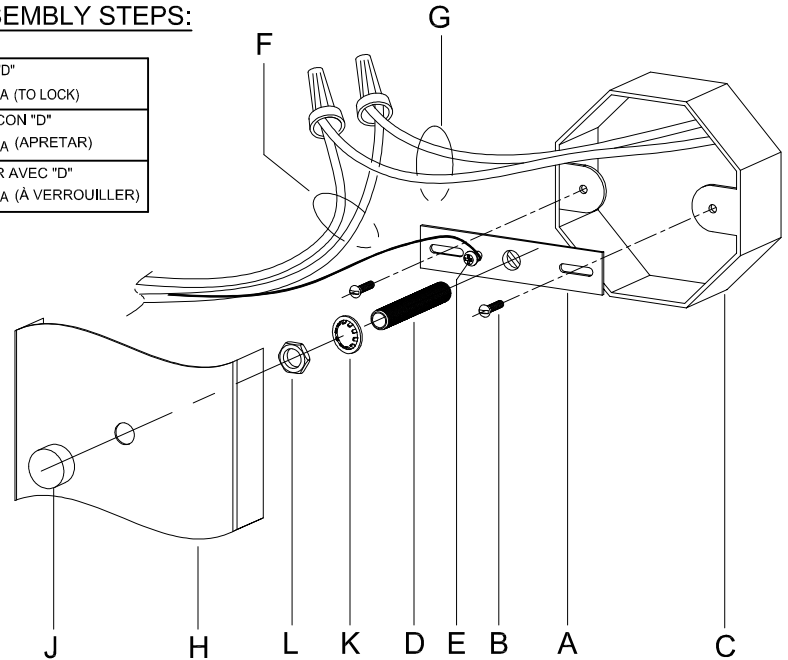

WARNING - If any Special Control Devices are used with this Fixture, Follow the Instructions Carefully to assure full compliance with N.E.C. requirements. If there are any questions, contact a Qualified Electrical Contractor.
WARNING - This product contains chemicals known to the State of California to cause cancer, birth defects and /or other reproductive harm. Thoroughly wash hands after installing, handling, cleaning, or otherwise touching this product.
CAUTION - All glass is fragile, use care when handling Glass component(s) and or Lamp(s).

CANOPY MOUNTING & WIRE CONNECTION ASSEMBLY STEPS:

1. D,E → A
2. K,L → D
3. B,A → C
4. F → G
5. H,J → D

ADJUST HEIGHT WITH "D"	L	→	A (TO LOCK)
AJUSTA LA ALTURA CON "D"	L	→	A (APRETAR)
RÉGLEZ LA HAUTEUR AVEC "D"	L	→	A (À VERROUILLER)

FIXTURE ASSEMBLY STEPS:

1. Q,P,N,M → R
2. S → R

**B, C, G & S
 (NOT FURNISHED)
 (NO INCLUIDA)
 (NON FOURNIE)**

Instructions d'Assemblage et Installation

MISE EN GARDE: Lire les instructions avec soin et couper le courant au disjoncteur central avant de commencer l'installation.