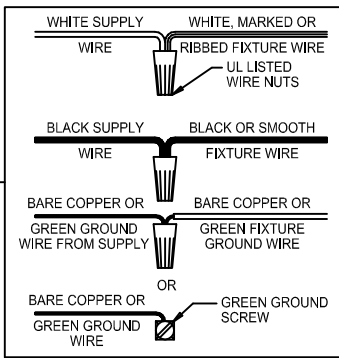

WARNING - If any Special Control Devices are used with this Fixture, Follow the Instructions Carefully to assure full compliance with N.E.C. requirements. If there are any questions, contact a Qualified Electrical Contractor.
WARNING - This product contains chemicals known to the State of California to cause cancer, birth defects and /or other reproductive harm. Thoroughly wash hands after installing, handling, cleaning, or otherwise touching this product.
CAUTION - All glass is fragile, use care when handling Glass component(s) and or Lamp(s).

CANOPY MOUNTING & WIRE CONNECTION ASSEMBLY STEPS:

1. D,E → A
2. K,L → D
3. B,A → C
4. F → G
5. H,J → D

ADJUST HEIGHT WITH "D"	L	→	A (TO LOCK)
AJUSTA LA ALTURA CON "D"	L	→	A (APRETAR)
RÉGLEZ LA HAUTEUR AVEC "D"	L	→	A (À VERROUILLER)

FIXTURE ASSEMBLY STEPS:

1. Q,P,N,M → R
2. S → R

**B, C, G & S
 (NOT FURNISHED)
 (NO INCLUIDA)
 (NON FOURNIE)**

Instructions d'Assemblage et Installation

MISE EN GARDE: Lire les instructions avec soin et couper le courant au disjoncteur central avant de commencer l'installation.