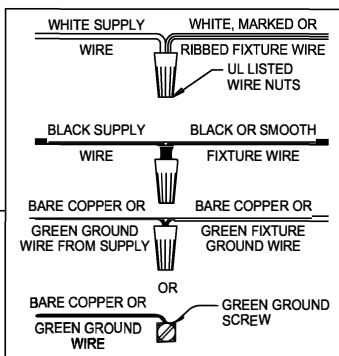

WARNING - This product contains chemicals known to the State of California to cause cancer, birth defects and /or other reproductive harm. Thoroughly wash hands after installing, handling, cleaning, or otherwise touching this product.

CAUTION - All glass is fragile, use care when handling Glass component(s) and or Lamp(s).

ASSEMBLY STEPS:

PASOS PARA ENSAMBLAR:

MODE D'ASSEMBLAGE:

1. D,E → A
2. M → D
3. B,A → C
4. R → S, N
5. F → G 
6. H,J → D
7. L → K