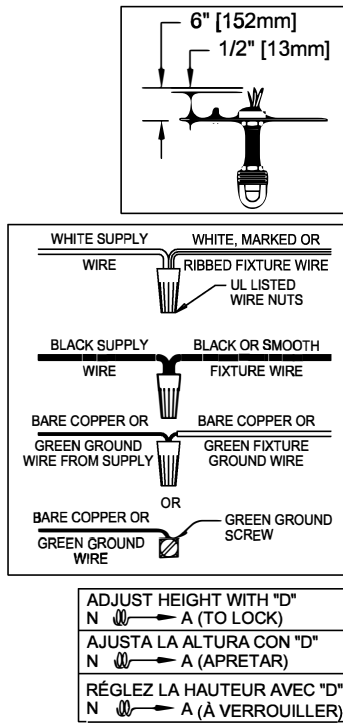

UHP3032

WARNING - If any Special Control Devices are used with this Fixture, Follow the Instructions Carefully to assure full compliance with N.E.C. requirements. If there are any questions, contact a Qualified Electrical Contractor.

CANOPY MOUNTING & WIRE CONNECTION ASSEMBLY STEPS:

1. D,E → A
2. B,A → C
3. I,P,H → D (TO LOCK) (APRETAR) (À VERROUILLER)
4. P → H
5. F → M,N,O
6. M,N,O → Q
7. L → M
8. K,J → L
9. L → H
10. F → L,K,J,H,D
11. F → G
12. J,K → H

FIXTURE ASSEMBLY STEPS:

1. S → R

B, C, G & S
(NOT FURNISHED)
(NO INCLUIDA)
(NON FOURNIE)