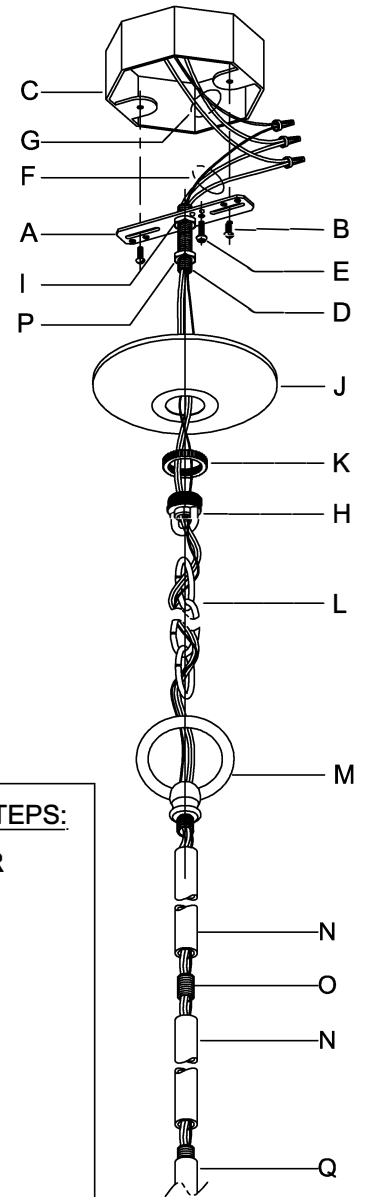

UHP3032

WARNING - If any Special Control Devices are used with this Fixture, Follow the Instructions Carefully to assure full compliance with N.E.C. requirements. If there are any questions, contact a Qualified Electrical Contractor.

CANOPY MOUNTING & WIRE CONNECTION ASSEMBLY STEPS:

1. D,E → A
2. B,A → C
3. I,P,H → D (TO LOCK) (APRETAR) (À VERROUILLER)
4. P → H
5. F → M,N,O
6. M,N,O → Q
7. L → M
8. K,J → L
9. L → H
10. F → L,K,J,H,D
11. F → G
12. J,K → H

FIXTURE ASSEMBLY STEPS:

1. S → R

B, C, G & S
(NOT FURNISHED)
(NO INCLUIDA)
(NON FOURNIE)