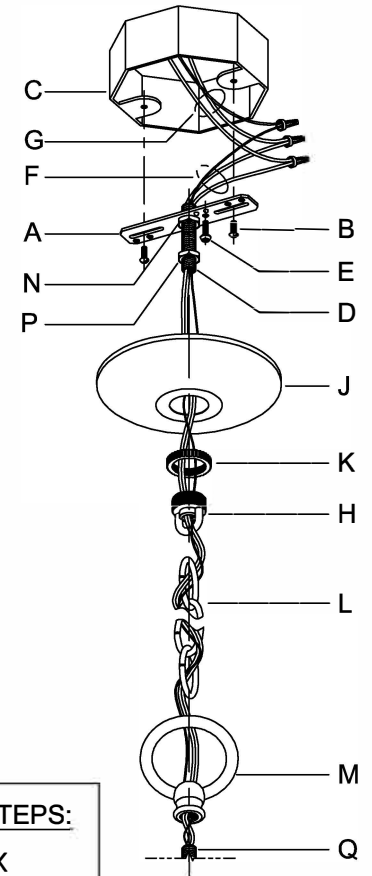

## UHP3031

**WARNING** - If any Special Control Devices are used with this Fixture, Follow the Instructions Carefully to assure full compliance with N.E.C. requirements. If there are any questions, contact a Qualified Electrical Contractor.  
**WARNING** - This product contains chemicals known to the State of California to cause cancer, birth defects and /or other reproductive harm. Thoroughly wash hands after installing, handling, cleaning, or otherwise touching this product.  
**CAUTION** - All glass is fragile, use care when handling Glass component(s) and or Lamp(s).

### CANOPY MOUNTING & WIRE CONNECTION ASSEMBLY STEPS:

1. D,E → A
2. B,A → C
3. N,P,H → D
4. P → H (TO LOCK) (APRETAR) (À VERROUILLER)
5. F → M
6. M → Q
7. L → M
8. K,J → L
9. L → H
10. F → L,K,J,H,D
11. F → G
12. J,K → H

### FIXTURE ASSEMBLY STEPS:

1. U → X
2. T → U,S
3. Y → T
4. R → T
5. V → W
6. Z → AA

B, C, G & V  
 (NOT FURNISHED)  
 (NO INCLUIDA)  
 (NON FOURNIE)