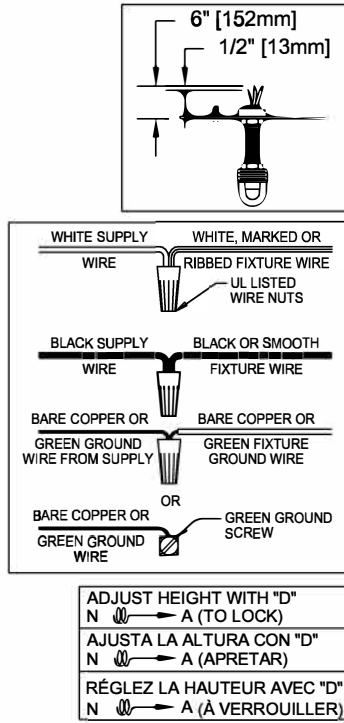

## UHP3031

**WARNING** - If any Special Control Devices are used with this Fixture, Follow the Instructions Carefully to assure full compliance with N.E.C. requirements. If there are any questions, contact a Qualified Electrical Contractor.  
**WARNING** - This product contains chemicals known to the State of California to cause cancer, birth defects and /or other reproductive harm. Thoroughly wash hands after installing, handling, cleaning, or otherwise touching this product.  
**CAUTION** - All glass is fragile, use care when handling Glass component(s) and or Lamp(s).

### CANOPY MOUNTING & WIRE CONNECTION ASSEMBLY STEPS:

1. D,E → A
2. B,A → C
3. N,P,H → D
4. P → H (TO LOCK) (APRETAR) (À VERROUILLER)
5. F → M
6. M → Q
7. L → M
8. K,J → L
9. L → H
10. F → L,K,J,H,D
11. F → G
12. J,K → H

### FIXTURE ASSEMBLY STEPS:

1. U → X
2. T → U,S
3. Y → T
4. R → T
5. V → W
6. Z → AA

B, C, G & V  
 (NOT FURNISHED)  
 (NO INCLUIDA)  
 (NON FOURNIE)