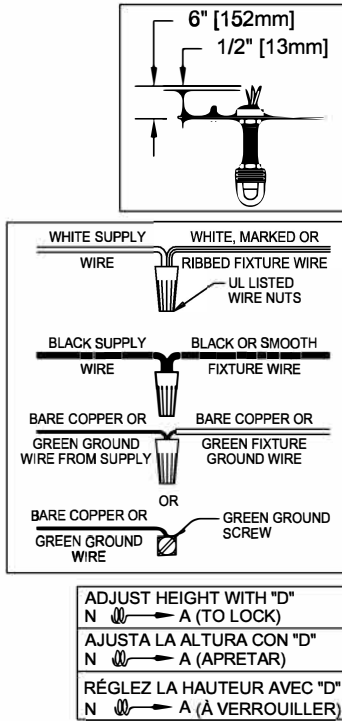

UHP3030

WARNING - If any Special Control Devices are used with this Fixture, Follow the Instructions Carefully to assure full compliance with N.E.C. requirements. If there are any questions, contact a Qualified Electrical Contractor.
WARNING - This product contains chemicals known to the State of California to cause cancer, birth defects and /or other reproductive harm. Thoroughly wash hands after installing, handling, cleaning, or otherwise touching this product.
CAUTION - All glass is fragile, use care when handling Glass component(s) and or Lamp(s).

CANOPY MOUNTING & WIRE CONNECTION ASSEMBLY STEPS:

1. D,E → A
2. B,A → C
3. N,P,H → D
4. P → H (TO LOCK) (APRETAR) (À VERROUILLER)
5. F → M
6. M → Q
7. L → M
8. K,J → L
9. L → H
10. F → L,K,J,H,D
11. F → G
12. J,K → H

FIXTURE ASSEMBLY STEPS:

1. U → X
2. T → U,S
3. Y → T
4. R → T
5. V → W
6. Z → AA

B, C, G & V
(NOT FURNISHED)
(NO INCLUIDA)
(NON FOURNIE)