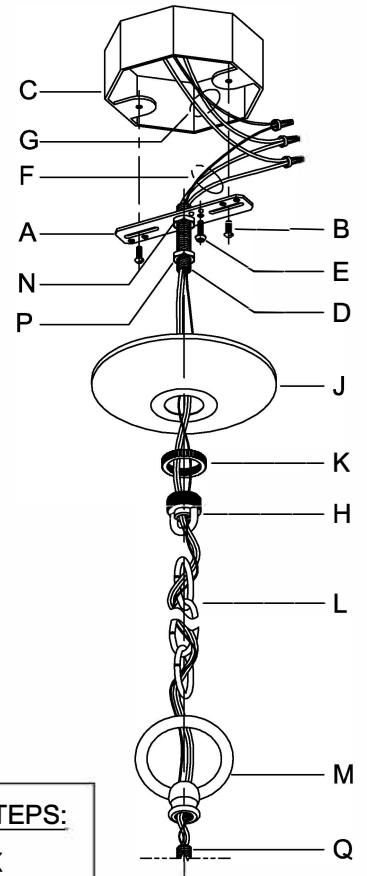

UHP3030

WARNING - If any Special Control Devices are used with this Fixture, Follow the Instructions Carefully to assure full compliance with N.E.C. requirements. If there are any questions, contact a Qualified Electrical Contractor.
WARNING - This product contains chemicals known to the State of California to cause cancer, birth defects and /or other reproductive harm. Thoroughly wash hands after installing, handling, cleaning, or otherwise touching this product.
CAUTION - All glass is fragile, use care when handling Glass component(s) and or Lamp(s).

CANOPY MOUNTING & WIRE CONNECTION ASSEMBLY STEPS:

1. D,E → A
2. B,A → C
3. N,P,H → D
4. P → H (TO LOCK) (APRETAR) (À VERROUILLER)
5. F → M
6. M → Q
7. L → M
8. K,J → L
9. L → H
10. F → L,K,J,H,D
11. F → G
12. J,K → H

FIXTURE ASSEMBLY STEPS:

1. U → X
2. T → U,S
3. Y → T
4. R → T
5. V → W
6. Z → AA

B, C, G & V
(NOT FURNISHED)
(NO INCLUIDA)
(NON FOURNIE)