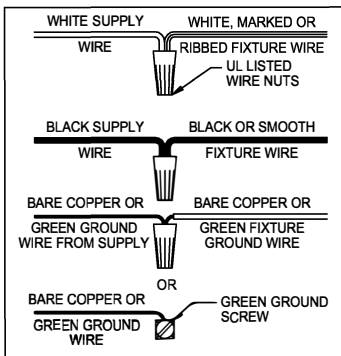

## UHP2993

**WARNING** - If any Special Control Devices are used with this Fixture, Follow the Instructions Carefully to assure full compliance with N.E.C. requirements. If there are any questions, contact a Qualified Electrical Contractor.  
**WARNING** - This product contains chemicals known to the State of California to cause cancer, birth defects and /or other reproductive harm. Thoroughly wash hands after installing, handling, cleaning, or otherwise touching this product.  
**CAUTION** - All glass is fragile, use care when handling Glass component(s) and or Lamp(s).

\*\*\*\*\*  
**CANOPY MOUNTING & WIRE CONNECTION ASSEMBLY STEPS:**

ADJUST HEIGHT WITH "D"  
 N → A (TO LOCK)  
 RÉGLEZ LA HAUTEUR AVEC "D"  
 N → A (À VERROUILLER)  
 AJUSTA LA ALTURA CON "D"  
 N → A (APRETAR)