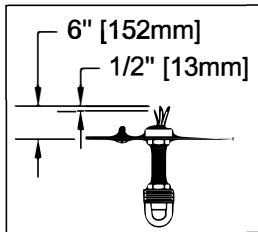

## UHP2993

**WARNING** - If any Special Control Devices are used with this Fixture, Follow the Instructions Carefully to assure full compliance with N.E.C. requirements. If there are any questions, contact a Qualified Electrical Contractor.  
**WARNING** - This product contains chemicals known to the State of California to cause cancer, birth defects and /or other reproductive harm. Thoroughly wash hands after installing, handling, cleaning, or otherwise touching this product.  
**CAUTION** - All glass is fragile, use care when handling Glass component(s) and or Lamp(s).

\*\*\*\*\*  
**CANOPY MOUNTING & WIRE CONNECTION ASSEMBLY STEPS:**

ADJUST HEIGHT WITH "D"  
 N → A (TO LOCK)  
 RÉGLEZ LA HAUTEUR AVEC "D"  
 N → A (À VERROUILLER)  
 AJUSTA LA ALTURA CON "D"  
 N → A (APRETAR)