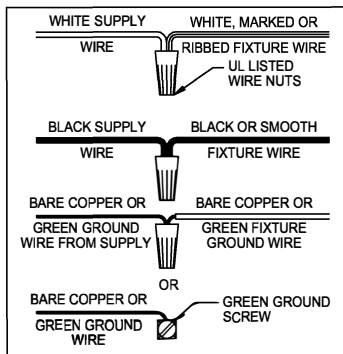

UHP2992

WARNING - If any Special Control Devices are used with this Fixture, Follow the Instructions Carefully to assure full compliance with N.E.C. requirements. If there are any questions, contact a Qualified Electrical Contractor.
WARNING - This product contains chemicals known to the State of California to cause cancer, birth defects and /or other reproductive harm. Thoroughly wash hands after installing, handling, cleaning, or otherwise touching this product.
CAUTION - All glass is fragile, use care when handling Glass component(s) and or Lamp(s).

CANOPY MOUNTING & WIRE CONNECTION ASSEMBLY STEPS:

ADJUST HEIGHT WITH "D"
 N → A (TO LOCK)
 RÉGLEZ LA HAUTEUR AVEC "D"
 N → A (À VERROUILLER)
 AJUSTA LA ALTURA CON "D"
 N → A (APRETAR)

**B, C, G & U
 (NOT FURNISHED)
 (NON FOURNIE)
 (NO INCLUIDA)**