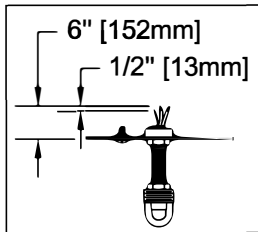

UHP2992

WARNING - If any Special Control Devices are used with this Fixture, Follow the Instructions Carefully to assure full compliance with N.E.C. requirements. If there are any questions, contact a Qualified Electrical Contractor.
WARNING - This product contains chemicals known to the State of California to cause cancer, birth defects and /or other reproductive harm. Thoroughly wash hands after installing, handling, cleaning, or otherwise touching this product.
CAUTION - All glass is fragile, use care when handling Glass component(s) and or Lamp(s).

CANOPY MOUNTING & WIRE CONNECTION ASSEMBLY STEPS:

ADJUST HEIGHT WITH "D"
 N → A (TO LOCK)
 RÉGLEZ LA HAUTEUR AVEC "D"
 N → A (À VERROUILLER)
 AJUSTA LA ALTURA CON "D"
 N → A (APRETAR)

**B, C, G & U
 (NOT FURNISHED)
 (NON FOURNIE)
 (NO INCLUIDA)**