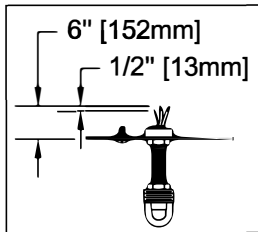

UHP2991

WARNING - If any Special Control Devices are used with this Fixture, Follow the Instructions Carefully to assure full compliance with N.E.C. requirements. If there are any questions, contact a Qualified Electrical Contractor.
WARNING - This product contains chemicals known to the State of California to cause cancer, birth defects and /or other reproductive harm. Thoroughly wash hands after installing, handling, cleaning, or otherwise touching this product.
CAUTION - All glass is fragile, use care when handling Glass component(s) and or Lamp(s).

CANOPY MOUNTING & WIRE CONNECTION ASSEMBLY STEPS:

ADJUST HEIGHT WITH "D"
 N → A (TO LOCK)
 RÉGLEZ LA HAUTEUR AVEC "D"
 N → A (À VERROUILLER)
 AJUSTA LA ALTURA CON "D"
 N → A (APRETAR)

**B, C, G & U
 (NOT FURNISHED)
 (NON FOURNIE)
 (NO INCLUIDA)**