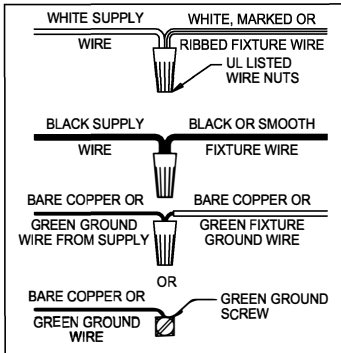

UHP2991

WARNING - If any Special Control Devices are used with this Fixture, Follow the Instructions Carefully to assure full compliance with N.E.C. requirements. If there are any questions, contact a Qualified Electrical Contractor.
WARNING - This product contains chemicals known to the State of California to cause cancer, birth defects and /or other reproductive harm. Thoroughly wash hands after installing, handling, cleaning, or otherwise touching this product.
CAUTION - All glass is fragile, use care when handling Glass component(s) and or Lamp(s).

CANOPY MOUNTING & WIRE CONNECTION ASSEMBLY STEPS:

ADJUST HEIGHT WITH "D"
 N → A (TO LOCK)
 RÉGLEZ LA HAUTEUR AVEC "D"
 N → A (À VERROUILLER)
 AJUSTA LA ALTURA CON "D"
 N → A (APRETAR)

**B, C, G & U
 (NOT FURNISHED)
 (NON FOURNIE)
 (NO INCLUIDA)**