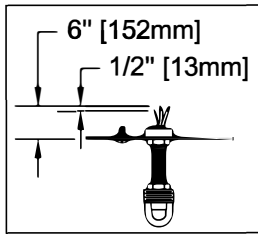

UHP2990

WARNING - If any Special Control Devices are used with this Fixture, Follow the Instructions Carefully to assure full compliance with N.E.C. requirements. If there are any questions, contact a Qualified Electrical Contractor.
WARNING - This product contains chemicals known to the State of California to cause cancer, birth defects and /or other reproductive harm. Thoroughly wash hands after installing, handling, cleaning, or otherwise touching this product.
CAUTION - All glass is fragile, use care when handling Glass component(s) and or Lamp(s).

CANOPY MOUNTING & WIRE CONNECTION ASSEMBLY STEPS:

ADJUST HEIGHT WITH "D"
 N → A (TO LOCK)
 RÉGLEZ LA HAUTEUR AVEC "D"
 N → A (À VERROUILLER)
 AJUSTA LA ALTURA CON "D"
 N → A (APRETAR)

**B, C, G & U
 (NOT FURNISHED)
 (NON FOURNIE)
 (NO INCLUIDA)**