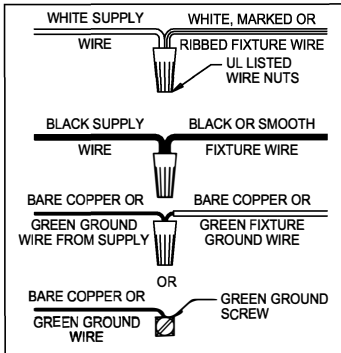

UHP2990

WARNING - If any Special Control Devices are used with this Fixture, Follow the Instructions Carefully to assure full compliance with N.E.C. requirements. If there are any questions, contact a Qualified Electrical Contractor.
WARNING - This product contains chemicals known to the State of California to cause cancer, birth defects and /or other reproductive harm. Thoroughly wash hands after installing, handling, cleaning, or otherwise touching this product.
CAUTION - All glass is fragile, use care when handling Glass component(s) and or Lamp(s).

CANOPY MOUNTING & WIRE CONNECTION ASSEMBLY STEPS:

ADJUST HEIGHT WITH "D"
 N → A (TO LOCK)
 RÉGLEZ LA HAUTEUR AVEC "D"
 N → A (À VERROUILLER)
 AJUSTA LA ALTURA CON "D"
 N → A (APRETAR)

**B, C, G & U
 (NOT FURNISHED)
 (NON FOURNIE)
 (NO INCLUIDA)**