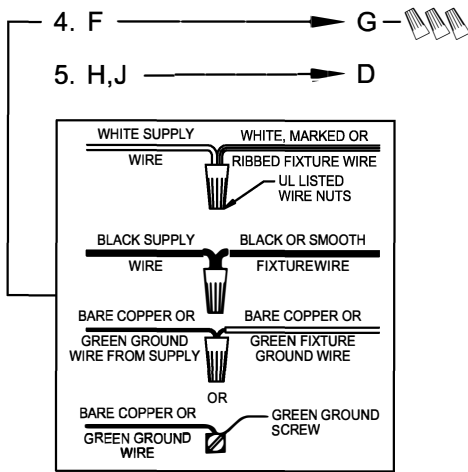

## UHP2951

**WARNING** - If any Special Control Devices are used with this Fixture, Follow the Instructions Carefully to assure full compliance with N.E.C. requirements. If there are any questions, contact a Qualified Electrical Contractor.  
**CAUTION** - All glass is fragile, use care when handling Glass component(s) and or Lamp(s).

### CANOPY MOUNTING & WIRE CONNECTION ASSEMBLY STEPS:

1. D,E → A
2. K → D
3. B,A → C
4. F → G
5. H,J → D

### FIXTURE ASSEMBLY STEPS:

1. P → R
2. N,M,L → Q

**B, C, G & P  
 (NOT FURNISHED)  
 (NO INCLUIDA)  
 (NON FOURNIE)**