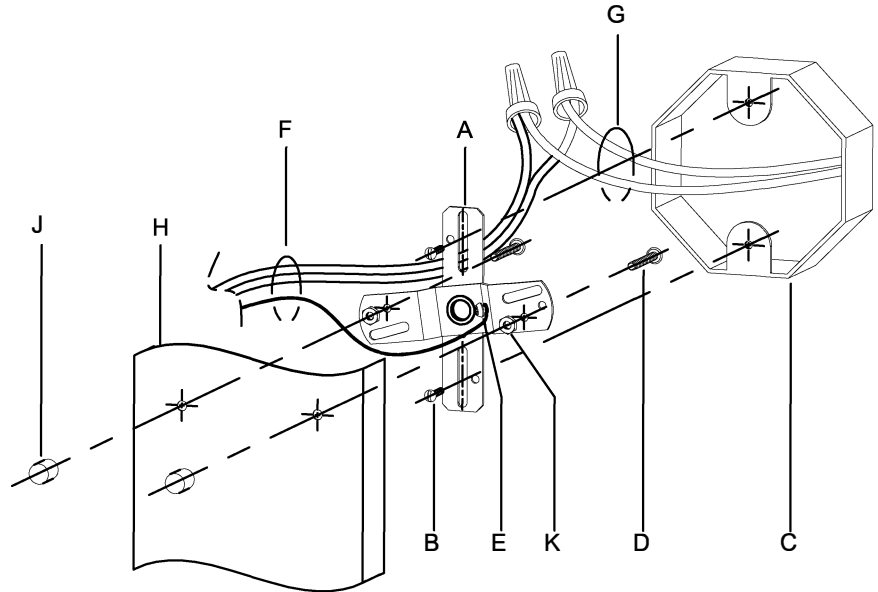

## UHP2951

**WARNING** - If any Special Control Devices are used with this Fixture, Follow the Instructions Carefully to assure full compliance with N.E.C. requirements. If there are any questions, contact a Qualified Electrical Contractor.  
**CAUTION** - All glass is fragile, use care when handling Glass component(s) and or Lamp(s).

### CANOPY MOUNTING & WIRE CONNECTION ASSEMBLY STEPS:

1. D,E → A
2. K → D
3. B,A → C
4. F → G
5. H,J → D

### FIXTURE ASSEMBLY STEPS:

1. P → R
2. N,M,L → Q

**B, C, G & P  
 (NOT FURNISHED)  
 (NO INCLUIDA)  
 (NON FOURNIE)**