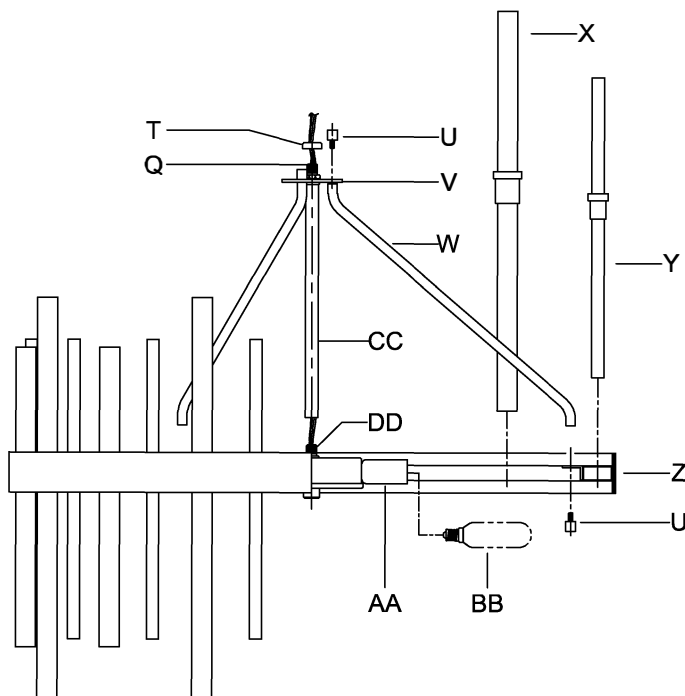

UHP2950

WARNING - If any Special Control Devices are used with this Fixture, Follow the Instructions Carefully to assure full compliance with N.E.C. requirements. If there are any questions, contact a Qualified Electrical Contractor.
CAUTION - All glass is fragile, use care when handling Glass component(s) and or Lamp(s).

CANOPY MOUNTING & WIRE CONNECTION ASSEMBLY STEPS:

Attach (N), (P) to achieve overall desired length.
 Joignez (N), (P) pour obtenir la longueur voulue.
 Una (N), (P) para lograr la longitud deseada.

1. D,E → A
2. B,A → C
3. R,S,H → D (TO LOCK) (À VERROUILLER) (APRETAR)
4. S → H
5. F → N,P,M
6. N → Q
7. M → N
8. L → M
9. K,J → L
10. L → H
11. F → L,K,J,H,D
12. F → G
13. J,K → H

ADJUST HEIGHT WITH "D"
 R → A (TO LOCK)
 RÉGLEZ LA HAUTEUR AVEC "D"
 R → A (À VERROUILLER)
 AJUSTA LA ALTURA CON "D"
 R → A (APRETAR)

FIXTURE ASSEMBLY STEPS:

1. T → Q
2. U,V → W
3. U,Z → W
4. BB → AA
5. X,Y → Z
6. CC → DD