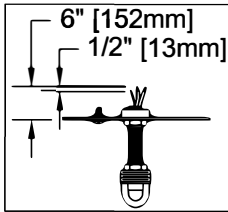

UHP2950

WARNING - If any Special Control Devices are used with this Fixture, Follow the Instructions Carefully to assure full compliance with N.E.C. requirements. If there are any questions, contact a Qualified Electrical Contractor.
CAUTION - All glass is fragile, use care when handling Glass component(s) and or Lamp(s).

CANOPY MOUNTING & WIRE CONNECTION ASSEMBLY STEPS:

Attach (N), (P) to achieve overall desired length.
 Joignez (N), (P) pour obtenir la longueur voulue.
 Una (N), (P) para lograr la longitud deseada.

1. D,E → A
2. B,A → C
3. R,S,H → D (TO LOCK) (À VERROUILLER) (APRETAR)
4. S → H
5. F → N,P,M
6. N → Q
7. M → N
8. L → M
9. K,J → L
10. L → H
11. F → L,K,J,H,D
12. F → G
13. J,K → H