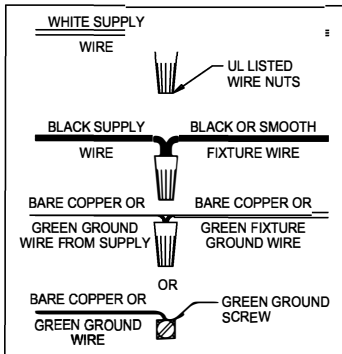

UHP2950

WARNING - If any Special Control Devices are used with this Fixture, Follow the Instructions Carefully to assure full compliance with N.E.C. requirements. If there are any questions, contact a Qualified Electrical Contractor.
CAUTION - All glass is fragile, use care when handling Glass component(s) and or Lamp(s).

CANOPY MOUNTING & WIRE CONNECTION ASSEMBLY STEPS:

Attach (N), (P) to achieve overall desired length.
 Joignez (N), (P) pour obtenir la longueur voulue.
 Una (N), (P) para lograr la longitud deseada.

1. D,E → A
2. B,A → C
3. R,S,H → D (TO LOCK) (À VERROUILLER) (APRETAR)
4. S → H
5. F → N,P,M
6. N → Q
7. M → N
8. L → M
9. K,J → L
10. L → H
11. F → L,K,J,H,D
12. F → G
13. J,K → H