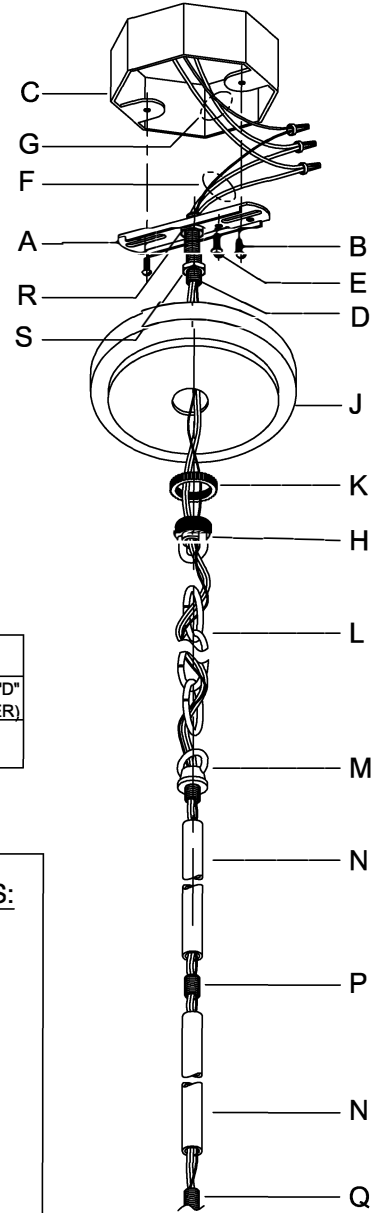

UHP2950

WARNING - If any Special Control Devices are used with this Fixture, Follow the Instructions Carefully to assure full compliance with N.E.C. requirements. If there are any questions, contact a Qualified Electrical Contractor.
CAUTION - All glass is fragile, use care when handling Glass component(s) and or Lamp(s).

CANOPY MOUNTING & WIRE CONNECTION ASSEMBLY STEPS:

Attach (N), (P) to achieve overall desired length.
 Joignez (N), (P) pour obtenir la longueur voulue.
 Una (N), (P) para lograr la longitud deseada.

1. D,E → A
2. B,A → C
3. R,S,H → D (TO LOCK) (À VERROUILLER) (APRETAR)
4. S → H
5. F → N,P,M
6. N → Q
7. M → N
8. L → M
9. K,J → L
10. L → H
11. F → L,K,J,H,D
12. F → G
13. J,K → H

ADJUST HEIGHT WITH "D"
 R → A (TO LOCK)
 RÉGLEZ LA HAUTEUR AVEC "D"
 R → A (À VERROUILLER)
 AJUSTA LA ALTURA CON "D"
 R → A (APRETAR)

FIXTURE ASSEMBLY STEPS:

1. T → Q
2. U,V → W
3. U,Z → W
4. BB → AA
5. X,Y → Z
6. CC → DD