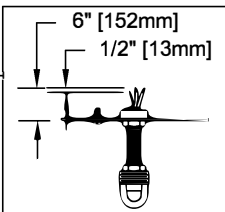

UHP2942

WARNING - If any Special Control Devices are used with this Fixture, Follow the Instructions Carefully to assure full compliance with N.E.C. requirements. If there are any questions, contact a Qualified Electrical Contractor.

CAUTION - All glass is fragile, use care when handling Glass component(s) and or Lamp(s).

CANOPY MOUNTING & WIRE CONNECTION ASSEMBLY STEPS:

1. D,E → A
2. B,A → C
3. N,P,H → D
4. P → H (TO LOCK) (À VERROUILLER)
5. F → M (APRETAR)
6. L → M
7. J,K → L
8. L → H
9. F → L,K,J,H,D
10. F → G
11. J,K → H

ADJUST HEIGHT WITH "D"
N → A (TO LOCK)
RÉGLEZ LA HAUTEUR AVEC "D"
N → A (À VERROUILLER)
AJUSTA LA ALTURA CON "D"
N → A (APRETAR)

B, C, G & Y
(NOT FURNISHED)
(NON FOURNIE)
(NO INCLUIDA)

FIXTURE ASSEMBLY STEPS:

1. S → R
2. U → S,R
3. T → U
4. V → U
5. X → W
6. Y → W
7. Z → Q
8. M → Q,Z