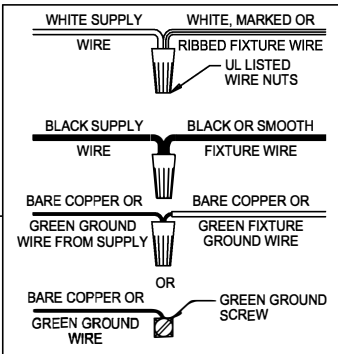

UHP2942

WARNING - If any Special Control Devices are used with this Fixture, Follow the Instructions Carefully to assure full compliance with N.E.C. requirements. If there are any questions, contact a Qualified Electrical Contractor.

CAUTION - All glass is fragile, use care when handling Glass component(s) and or Lamp(s).

CANOPY MOUNTING & WIRE CONNECTION ASSEMBLY STEPS:

1. D,E → A
2. B,A → C
3. N,P,H → D
4. P → H (TO LOCK) (À VERROUILLER)
5. F → M (APRETAR)
6. L → M
7. J,K → L
8. L → H
9. F → L,K,J,H,D
10. F → G
11. J,K → H

ADJUST HEIGHT WITH "D"
N → A (TO LOCK)
RÉGLEZ LA HAUTEUR AVEC "D"
N → A (À VERROUILLER)
AJUSTA LA ALTURA CON "D"
N → A (APRETAR)

B, C, G & Y
(NOT FURNISHED)
(NON FOURNIE)
(NO INCLUIDA)

FIXTURE ASSEMBLY STEPS:

1. S → R
2. U → S,R
3. T → U
4. V → U
5. X → W
6. Y → W
7. Z → Q
8. M → Q,Z