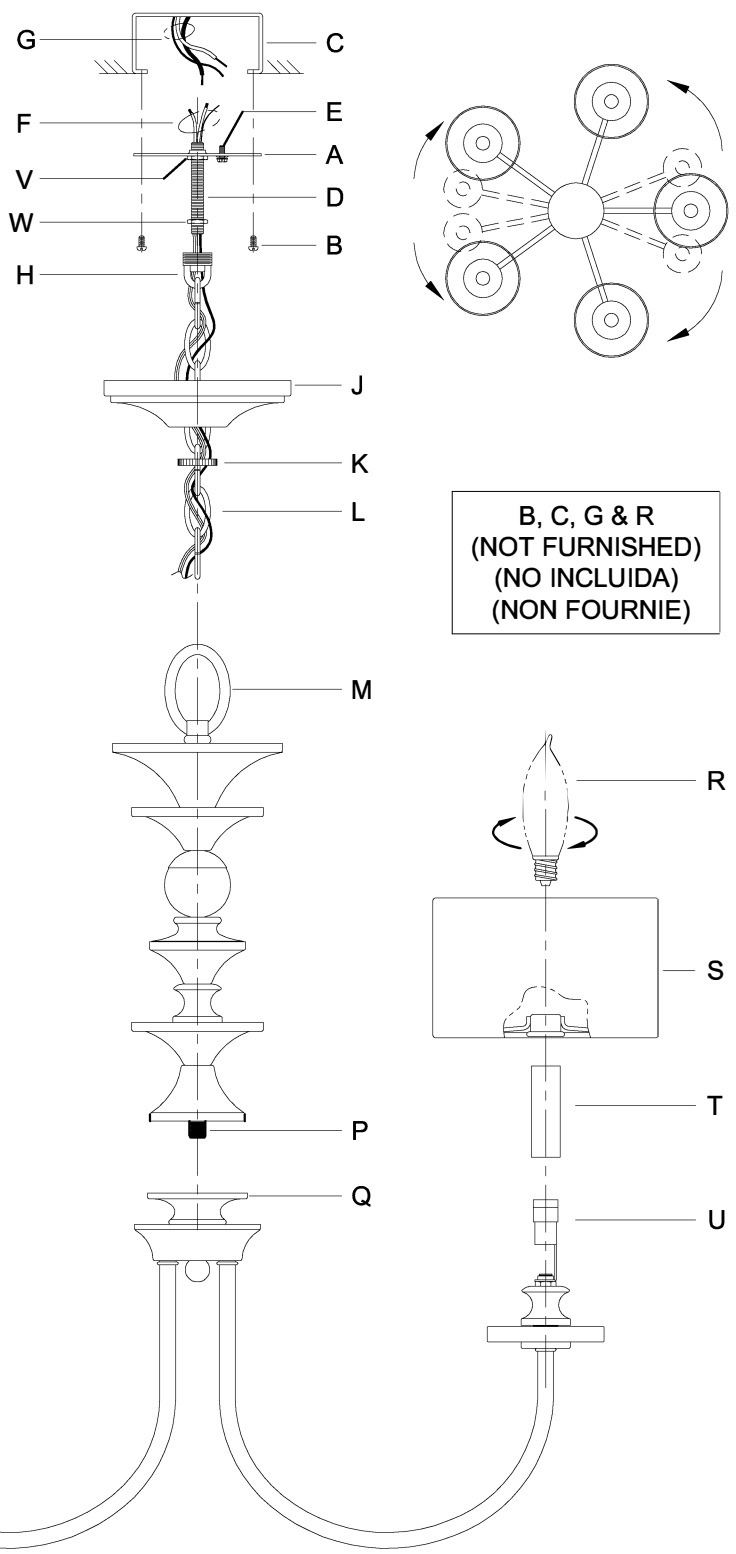

UHP2921

WARNING - If any Special Control Devices are used with this Fixture, Follow the Instructions Carefully to assure full compliance with N.E.C. requirements. If there are any questions, contact a Qualified Electrical Contractor.

CAUTION - All glass is fragile, use care when handling Glass component(s) and or Lamp(s).

ASSEMBLY STEPS:

PASOS PARA ENSAMBLAR:

MODE D'ASSEMBLAGE:

1. D,E → A
2. B,A → C
3. V,W,H → D (TO LOCK) (APRETAR) (À VERROUILLER)
4. W → H
5. F → P,M
6. P → Q
7. L → M
8. K,J → L
9. L → H
10. F → L,K,J,H,D
11. F → G
12. J,K → H
13. T → U
14. S → T
15. R → U

ADJUST HEIGHT WITH "D"
 V → A (TO LOCK)

AJUSTA LA ALTURA CON "D"
 V → A (APRETAR)

RÉGLEZ LA HAUTEUR AVEC "D"
 V → A (À VERROUILLER)

B, C, G & R
 (NO INCLUIDA)
 (NO FOURNIE)
 (NON FOURNIE)