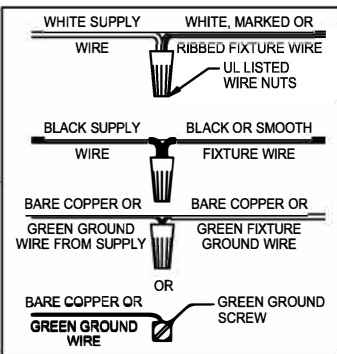

UHP2920

WARNING - If any Special Control Devices are used with this Fixture, Follow the Instructions Carefully to assure full compliance with N.E.C. requirements. If there are any questions, contact a Qualified Electrical Contractor.

WARNING - This product contains chemicals known to the State of California to cause cancer, birth defects and /or other reproductive harm. Thoroughly wash hands after installing, handling, cleaning, or otherwise touching this product.

CAUTION - All glass is fragile, use care when handling Glass component(s) and or Lamp(s).

ASSEMBLY STEPS:

PASOS PARA ENSAMBLAR:

MODE D'ASSEMBLAGE:

1. T,U → S
2. B,S → C
3. CC,DD,V → T } (TO LOCK)
  (APRETAR)
  (À VERROUILLER)
4. DD → V
5. F → BB,Z
6. BB → AA
7. W → Z
8. Y,X → W
9. W → V
10. F → W,Y,X,V,T
11. F → G
12. X,Y → V
13. M,L → P
14. K → P
15. Q,N → R

ADJUST HEIGHT WITH "T"
CC → S (TO LOCK)

AJUSTA LA ALTURA CON "T"
CC → S (APRETAR)

RÉGLEZ LA HAUTEUR AVEC "T"
CC → S (À VERROUILLER)