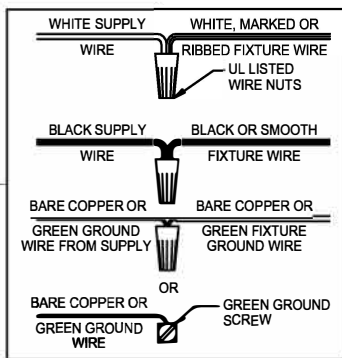

UHP2920

WARNING - If any Special Control Devices are used with this Fixture, Follow the Instructions Carefully to assure full compliance with N.E.C. requirements. If there are any questions, contact a Qualified Electrical Contractor.

CAUTION - All glass is fragile, use care when handling Glass component(s) and or Lamp(s).

ASSEMBLY STEPS:

PASOS PARA ENSAMBLAR:

MODE D'ASSEMBLAGE:

1. D,E → A
2. R → D
3. B,A → C
4. F → S,H
5. S → T
6. F → G 
7. H,J → D
8. M,L → P
9. K → P
10. Q,N → U

**B, C, G & K
(NOT FURNISHED)
(NO INCLUIDA)
(NON FOURNIE)**

UHP2920

WARNING - If any Special Control Devices are used with this Fixture, Follow the Instructions Carefully to assure full compliance with N.E.C. requirements. If there are any questions, contact a Qualified Electrical Contractor.