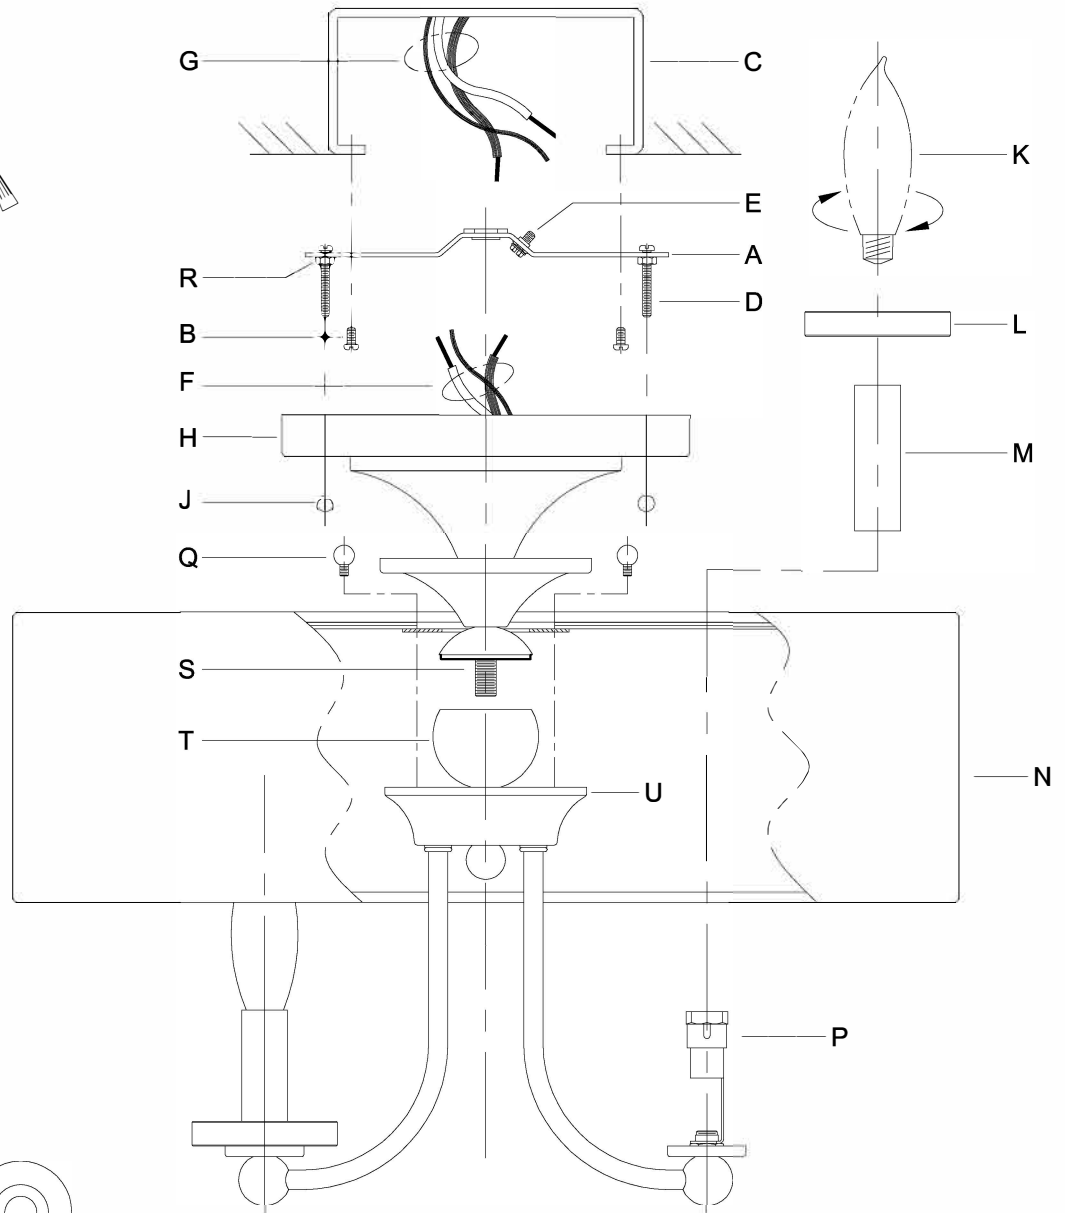

CAUTION - All glass is fragile, use care when handling Glass component(s) and or Lamp(s).

ASSEMBLY STEPS:

PASOS PARA ENSAMBLAR:

MODE D'ASSEMBLAGE:

1. D,E → A
2. R → D
3. B,A → C
4. F → S,H
5. S → T
6. F → G 
7. H,J → D
8. M,L → P
9. K → P
10. Q,N → U

**B, C, G & K
(NOT FURNISHED)
(NO INCLUIDA)
(NON FOURNIE)**

UHP2920

WARNING - If any Special Control Devices are used with this Fixture, Follow the Instructions Carefully to assure full compliance with N.E.C. requirements. If there are any questions, contact a Qualified Electrical Contractor.