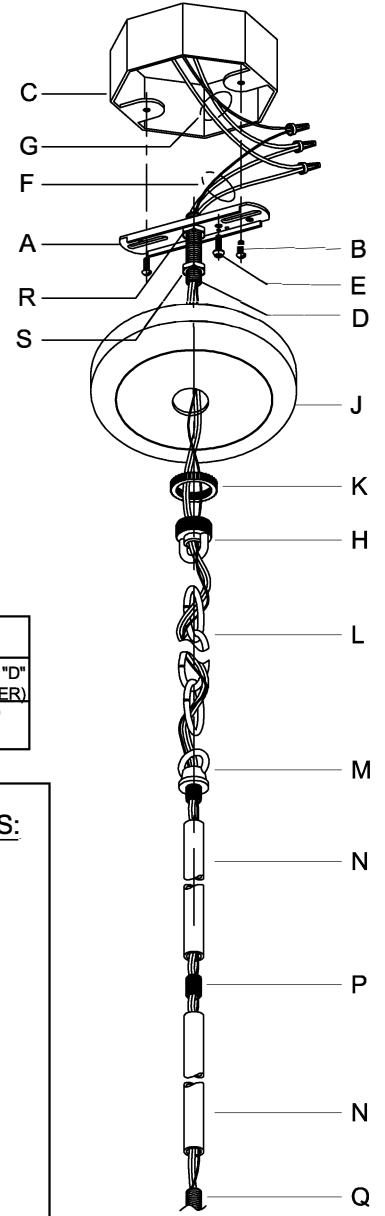

UHP2913

WARNING - If any Special Control Devices are used with this Fixture, Follow the Instructions Carefully to assure full compliance with N.E.C. requirements. If there are any questions, contact a Qualified Electrical Contractor.

CANOPY MOUNTING & WIRE CONNECTION ASSEMBLY STEPS:

Attach (N), (P) to achieve overall desired length.
Joignez (N), (P) pour obtenir la longueur voulue.
Una (N), (P) para lograr la longitud deseada.

1. D,E → A
2. B,A → C
3. R,S,H → D (TO LOCK) (À VERROUILLER) (APRETAR)
4. S → H
5. F → N,P,M
6. N → Q
7. M → N
8. L → M
9. K,J → L
10. L → H
11. F → L,K,J,H,D
12. F → G
13. J,K → H

ADJUST HEIGHT WITH "D"
R → A (TO LOCK)
RÉGLEZ LA HAUTEUR AVEC "D"
R → A (À VERROUILLER)
AJUSTA LA ALTURA CON "D"
R → A (APRETAR)

FIXTURE ASSEMBLY STEPS:

1. F → T
2. V → W
3. U → W

B, C, G & U
(NOT FURNISHED)
(NON FOURNIE)
(NO INCLUIDA)