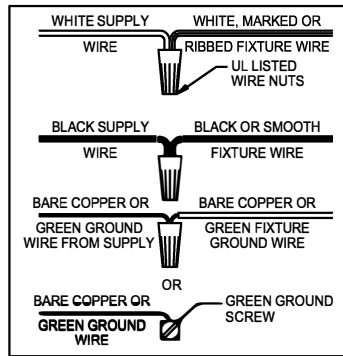

UHP2913

WARNING - If any Special Control Devices are used with this Fixture, Follow the Instructions Carefully to assure full compliance with N.E.C. requirements. If there are any questions, contact a Qualified Electrical Contractor.

CANOPY MOUNTING & WIRE CONNECTION ASSEMBLY STEPS:

Attach (N), (P) to achieve overall desired length.
Joignez (N), (P) pour obtenir la longueur voulue.
Una (N), (P) para lograr la longitud deseada.

1. D,E → A
2. B,A → C
3. R,S,H → D (TO LOCK) (À VERROUILLER) (APRETAR)
4. S → H
5. F → N,P,M
6. N → Q
7. M → N
8. L → M
9. K,J → L
10. L → H
11. F → L,K,J,H,D
12. F → G
13. J,K → H