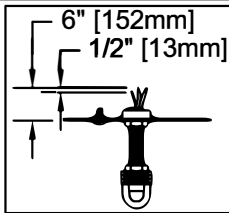

UHP2912

WARNING - If any Special Control Devices are used with this Fixture, Follow the Instructions Carefully to assure full compliance with N.E.C. requirements. If there are any questions, contact a Qualified Electrical Contractor.

CANOPY MOUNTING & WIRE CONNECTION ASSEMBLY STEPS:

Attach (N), (P) to achieve overall desired length.
Joignez (N), (P) pour obtenir la longueur voulue.
Una (N), (P) para lograr la longitud deseada.

1. D,E → A
2. B,A → C
3. R,S,H → D (TO LOCK) (À VERROUILLER) (APRETAR)
4. S → H
5. F → N,P,M
6. N → Q
7. M → N
8. L → M
9. K,J → L
10. L → H
11. F → L,K,J,H,D
12. F → G
13. J,K → H