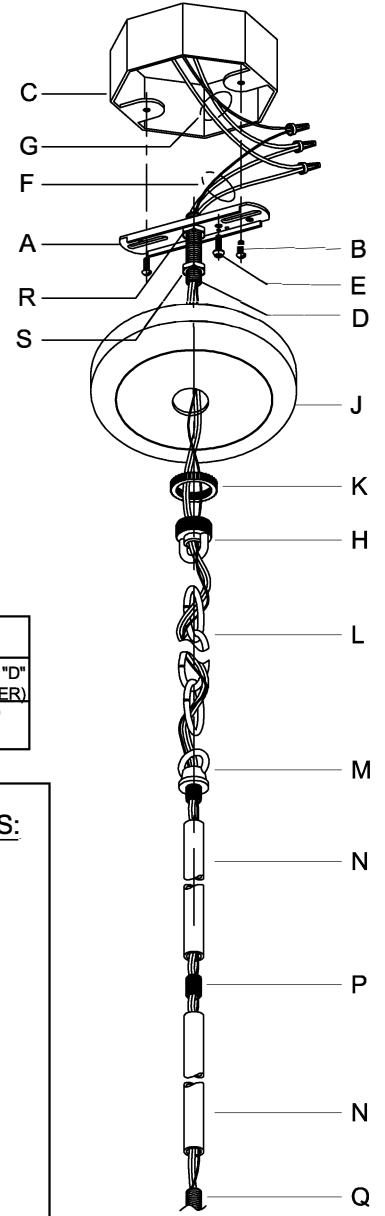

UHP2912

WARNING - If any Special Control Devices are used with this Fixture, Follow the Instructions Carefully to assure full compliance with N.E.C. requirements. If there are any questions, contact a Qualified Electrical Contractor.

CANOPY MOUNTING & WIRE CONNECTION ASSEMBLY STEPS:

Attach (N), (P) to achieve overall desired length.
Joignez (N), (P) pour obtenir la longueur voulue.
Una (N), (P) para lograr la longitud deseada.

1. D,E → A
2. B,A → C
3. R,S,H → D (TO LOCK) (À VERROUILLER) (APRETAR)
4. S → H
5. F → N,P,M
6. N → Q
7. M → N
8. L → M
9. K,J → L
10. L → H
11. F → L,K,J,H,D
12. F → G
13. J,K → H

ADJUST HEIGHT WITH "D"
R → A (TO LOCK)
R → A (À VERROUILLER)
AJUSTA LA ALTURA CON "D"
R → A (APRETAR)

FIXTURE ASSEMBLY STEPS:

1. F → T
2. V → W
3. U → W

B, C, G & U
(NOT FURNISHED)
(NON FOURNIE)
(NO INCLUIDA)