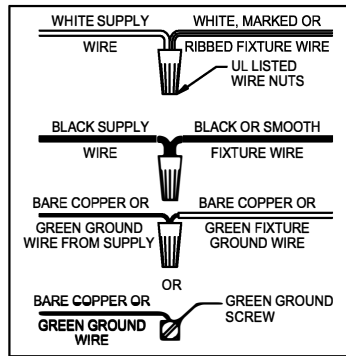

UHP2912

WARNING - If any Special Control Devices are used with this Fixture, Follow the Instructions Carefully to assure full compliance with N.E.C. requirements. If there are any questions, contact a Qualified Electrical Contractor.

CANOPY MOUNTING & WIRE CONNECTION ASSEMBLY STEPS:

Attach (N), (P) to achieve overall desired length.
Joignez (N), (P) pour obtenir la longueur voulue.
Una (N), (P) para lograr la longitud deseada.

1. D,E → A
2. B,A → C
3. R,S,H → D (TO LOCK) (À VERROUILLER) (APRETAR)
4. S → H
5. F → N,P,M
6. N → Q
7. M → N
8. L → M
9. K,J → L
10. L → H
11. F → L,K,J,H,D
12. F → G
13. J,K → H