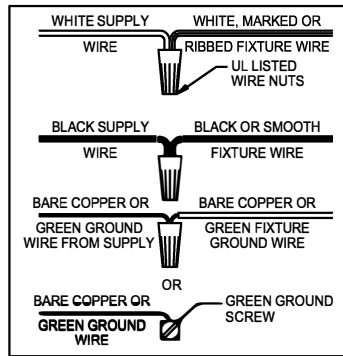

UHP2911

WARNING - If any Special Control Devices are used with this Fixture, Follow the Instructions Carefully to assure full compliance with N.E.C. requirements. If there are any questions, contact a Qualified Electrical Contractor.

CANOPY MOUNTING & WIRE CONNECTION ASSEMBLY STEPS:

Attach (N), (P) to achieve overall desired length.
Joignez (N), (P) pour obtenir la longueur voulue.
Una (N), (P) para lograr la longitud deseada.

1. D,E → A
2. B,A → C
3. R,S,H → D (TO LOCK) (À VERROUILLER) (APRETAR)
4. S → H
5. F → N,P,M
6. N → Q
7. M → N
8. L → M
9. K,J → L
10. L → H
11. F → L,K,J,H,D
12. F → G
13. J,K → H