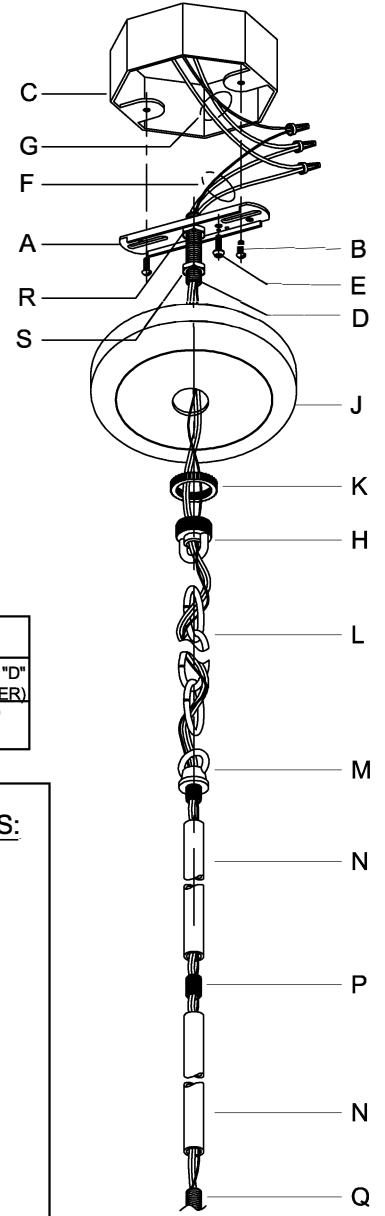

UHP2911

WARNING - If any Special Control Devices are used with this Fixture, Follow the Instructions Carefully to assure full compliance with N.E.C. requirements. If there are any questions, contact a Qualified Electrical Contractor.

CANOPY MOUNTING & WIRE CONNECTION ASSEMBLY STEPS:

Attach (N), (P) to achieve overall desired length.
Joignez (N), (P) pour obtenir la longueur voulue.
Una (N), (P) para lograr la longitud deseada.

1. D,E → A
2. B,A → C
3. R,S,H → D (TO LOCK) (À VERROUILLER) (APRETAR)
4. S → H
5. F → N,P,M
6. N → Q
7. M → N
8. L → M
9. K,J → L
10. L → H
11. F → L,K,J,H,D
12. F → G
13. J,K → H

ADJUST HEIGHT WITH "D"
R → A (TO LOCK)
R → A (À VERROUILLER)
AJUSTA LA ALTURA CON "D"
R → A (APRETAR)

FIXTURE ASSEMBLY STEPS:

1. F → T
2. V → W
3. U → W

B, C, G & U
(NOT FURNISHED)
(NON FOURNIE)
(NO INCLUIDA)